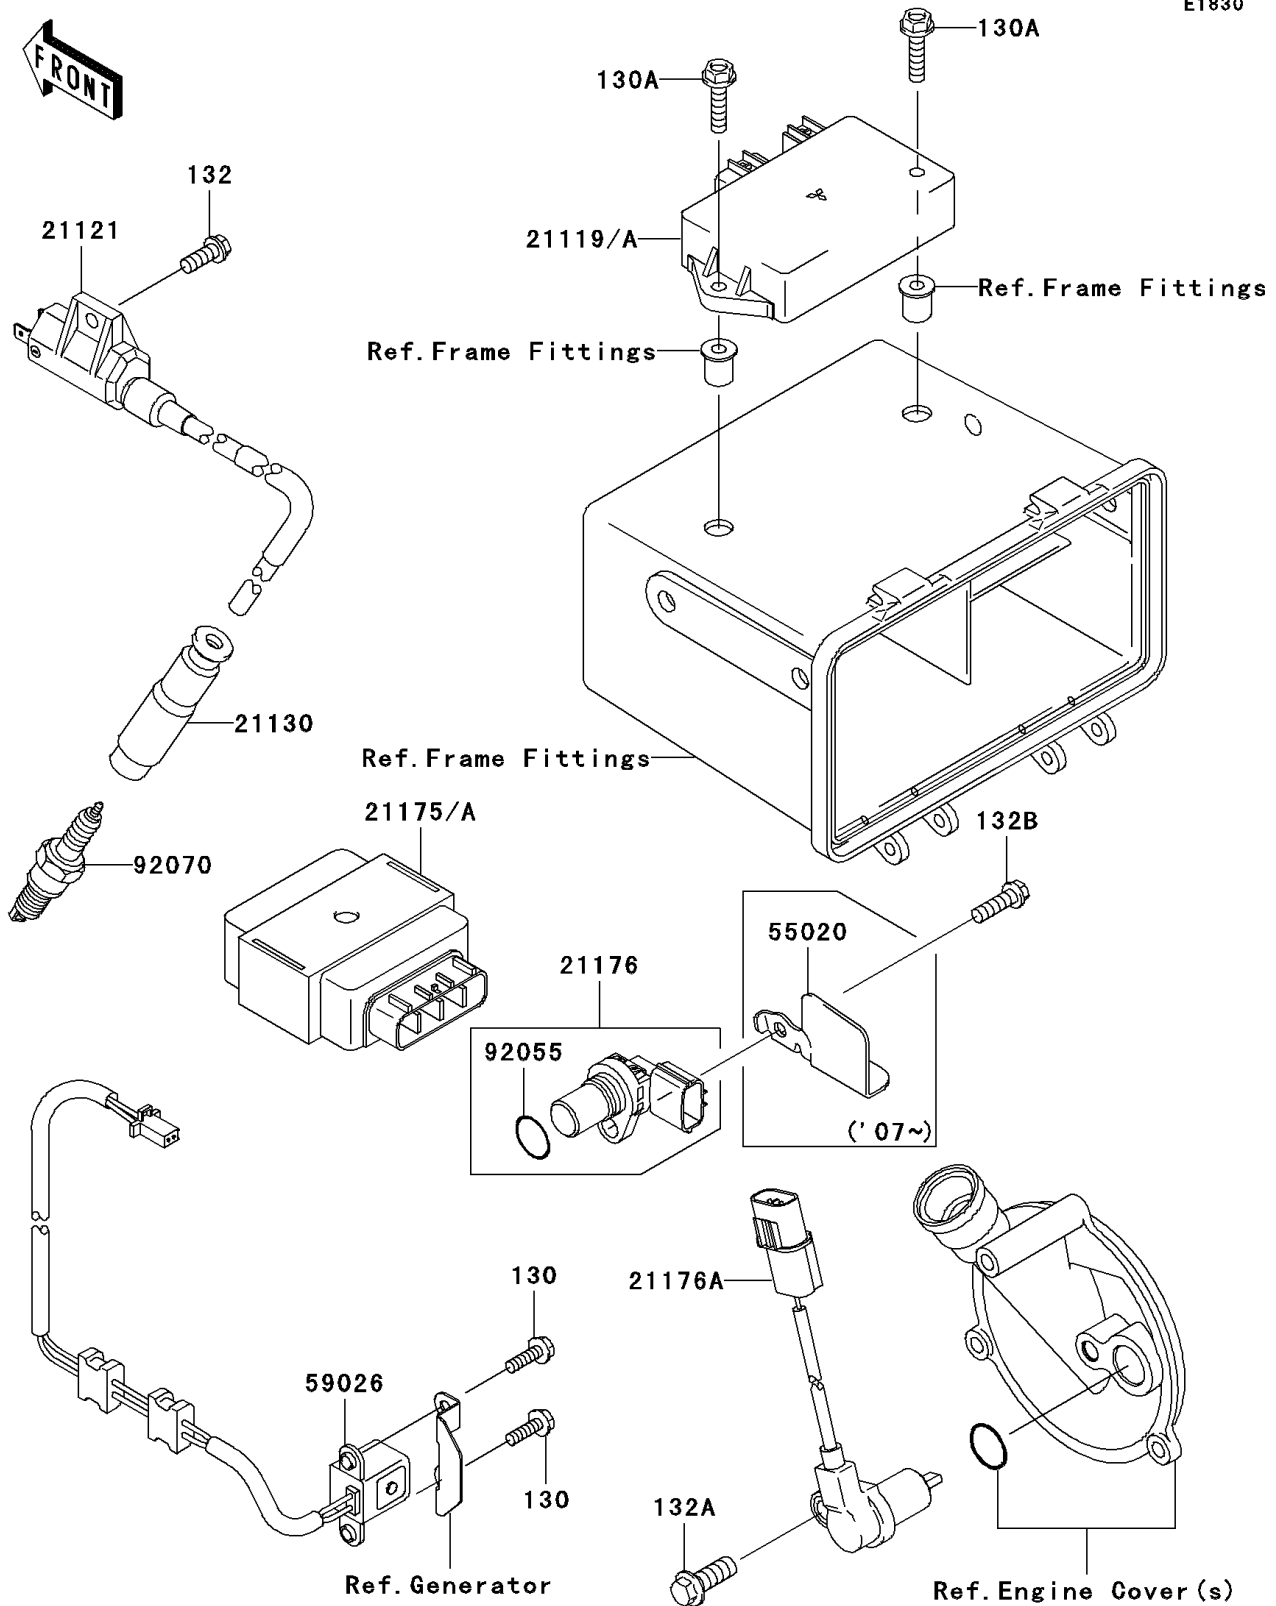

2006 Prairie 360 4X4 Hardwoods Green HD

PARTS DIAGRAM

Ignition System

E1830

2006 Prairie 360 4X4 Hardwoods Green HD

PARTS LIST Ignition System

ITEM NAME	PART NUMBER	QUANTITY
-----------	-------------	----------
