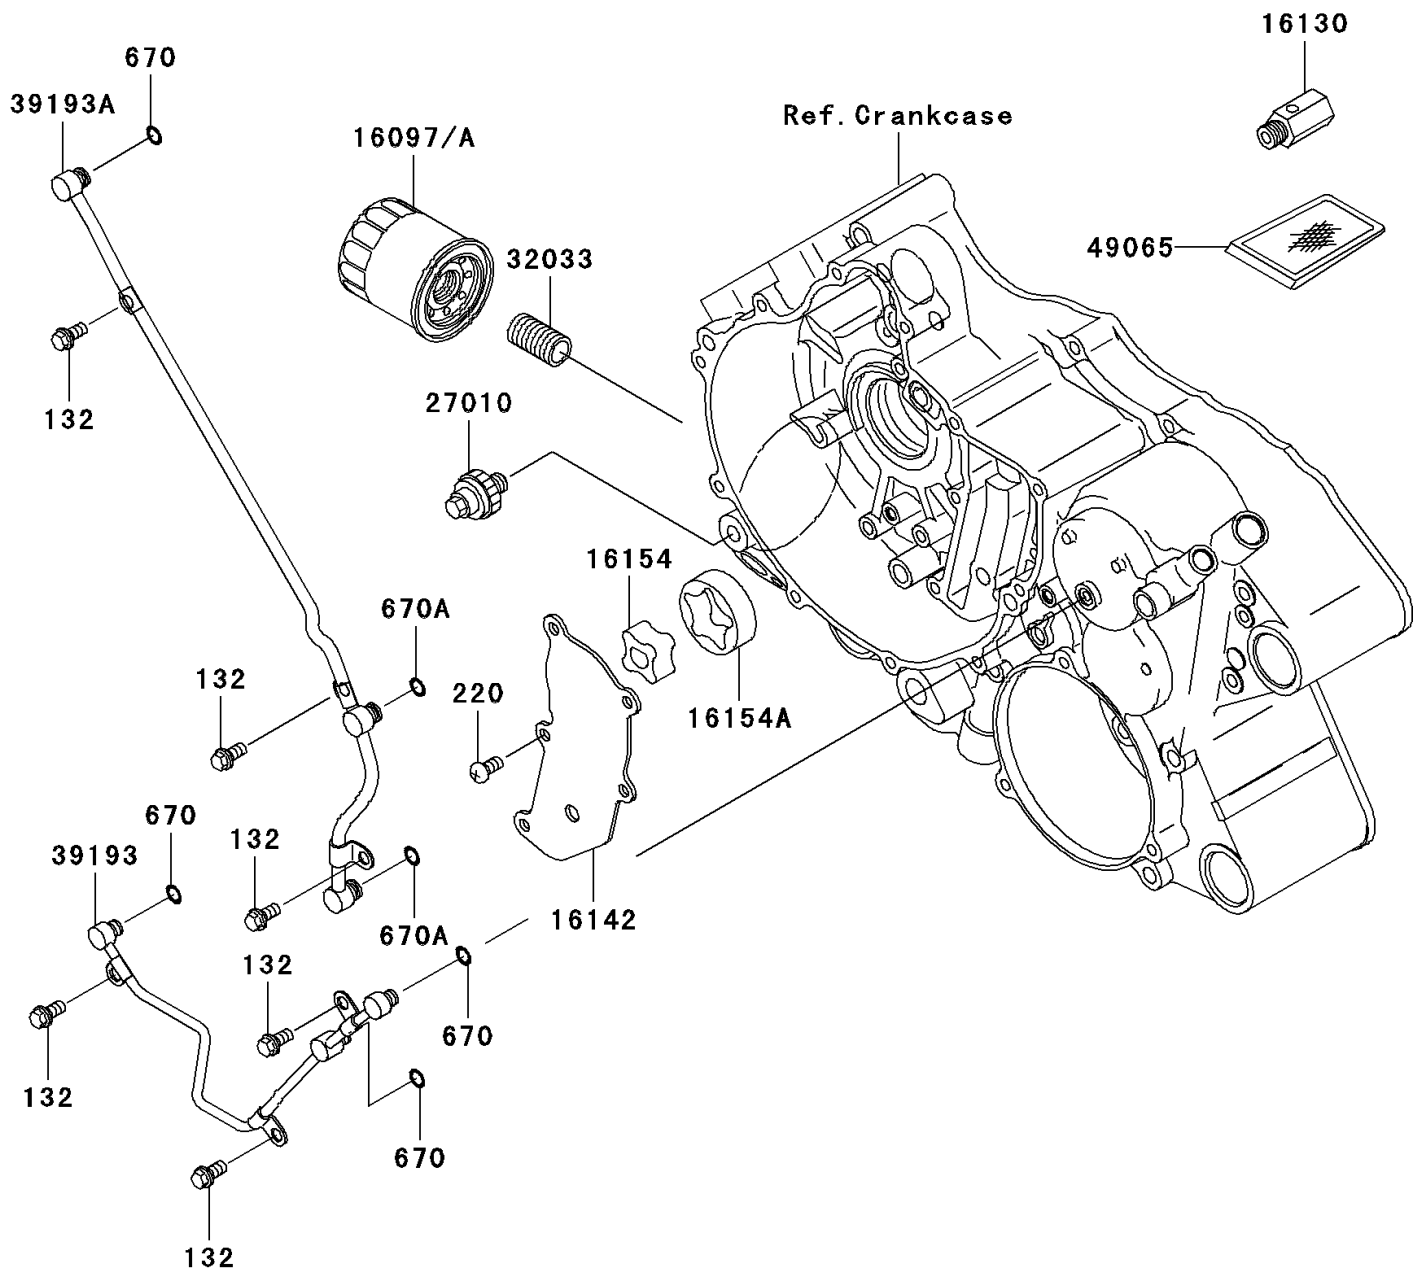

## PARTS DIAGRAM

### Oil Pump/Oil Filter

E1710

# 2010 Prairie 360 4X4 Realtree APG HD

## PARTS LIST

Oil Pump/Oil Filter

ITEM NAME	PART NUMBER	QUANTITY
-----------	-------------	----------

---