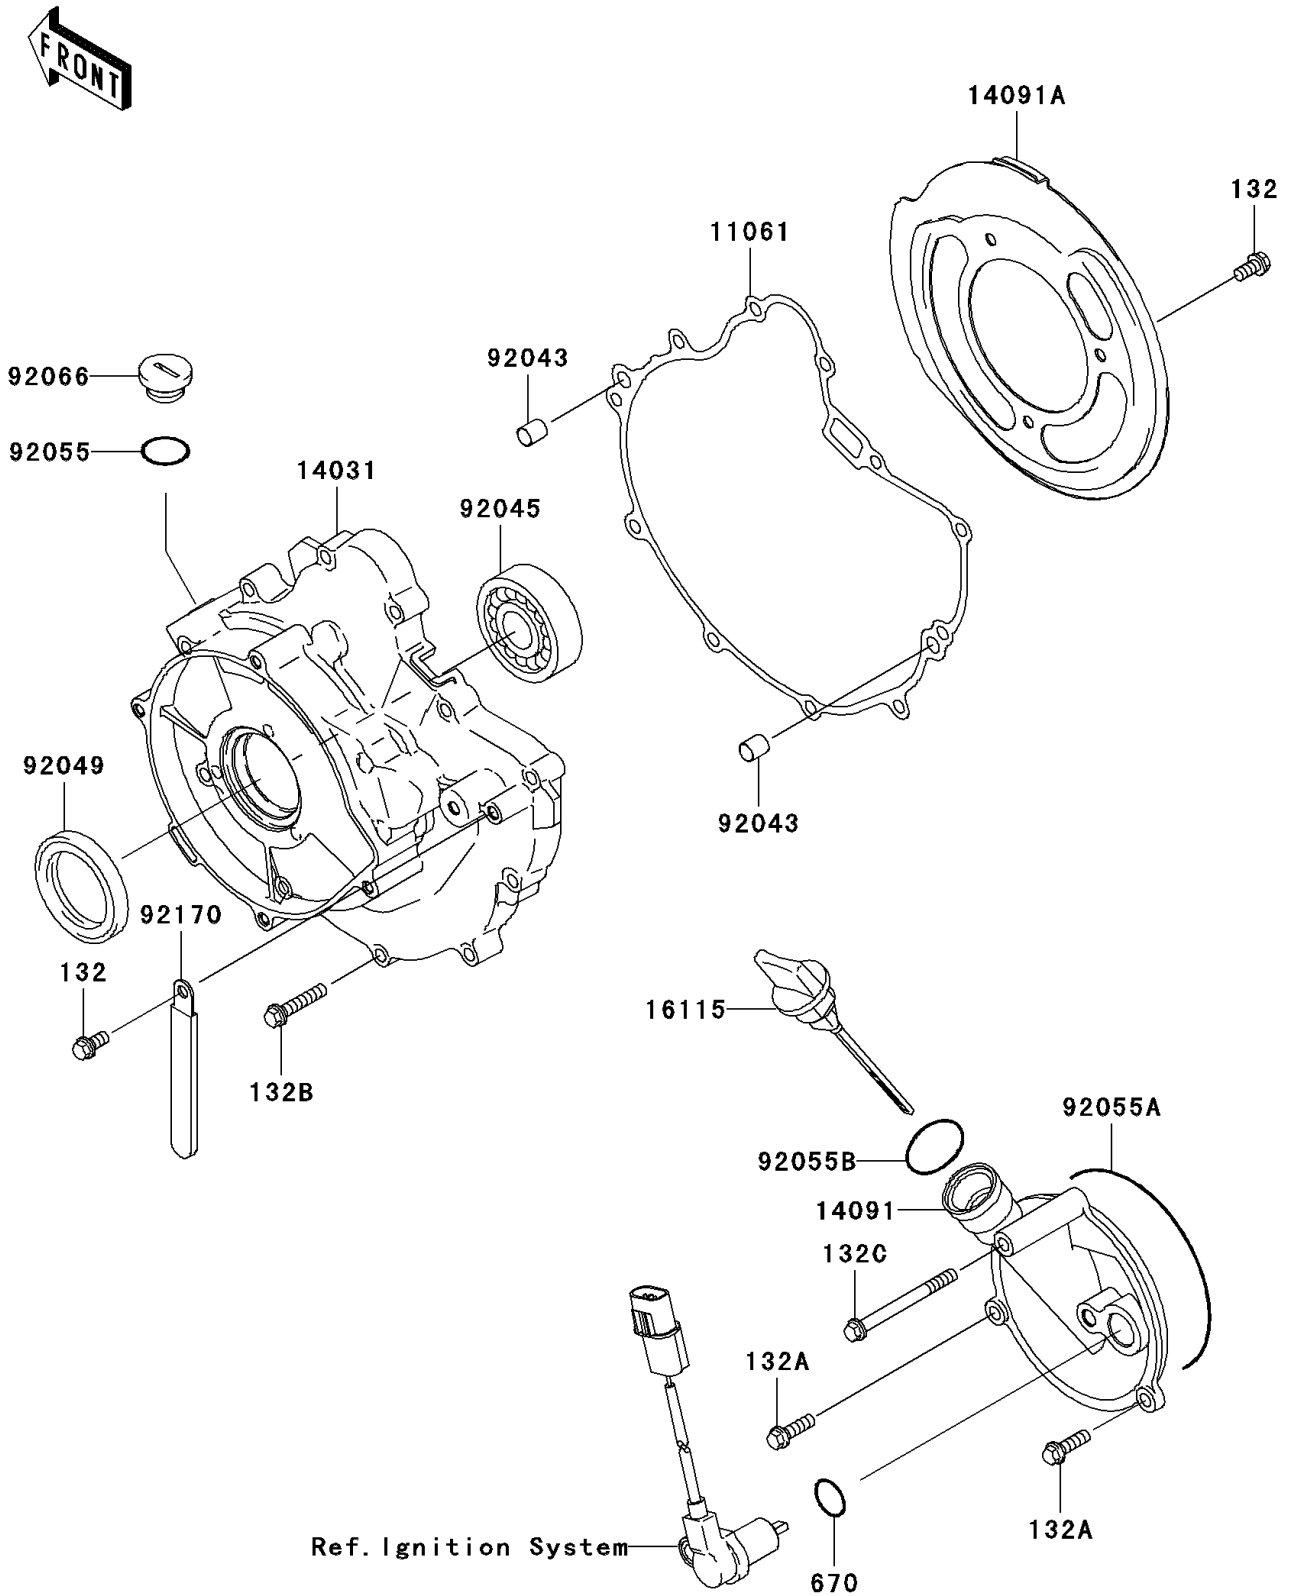

2006 Prairie 360 4X4 Hardwoods Green HD

PARTS DIAGRAM

Engine Cover(s)

E1431

2006 Prairie 360 4X4 Hardwoods Green HD

PARTS LIST

Engine Cover(s)

ITEM NAME	PART NUMBER	QUANTITY
-----------	-------------	----------
