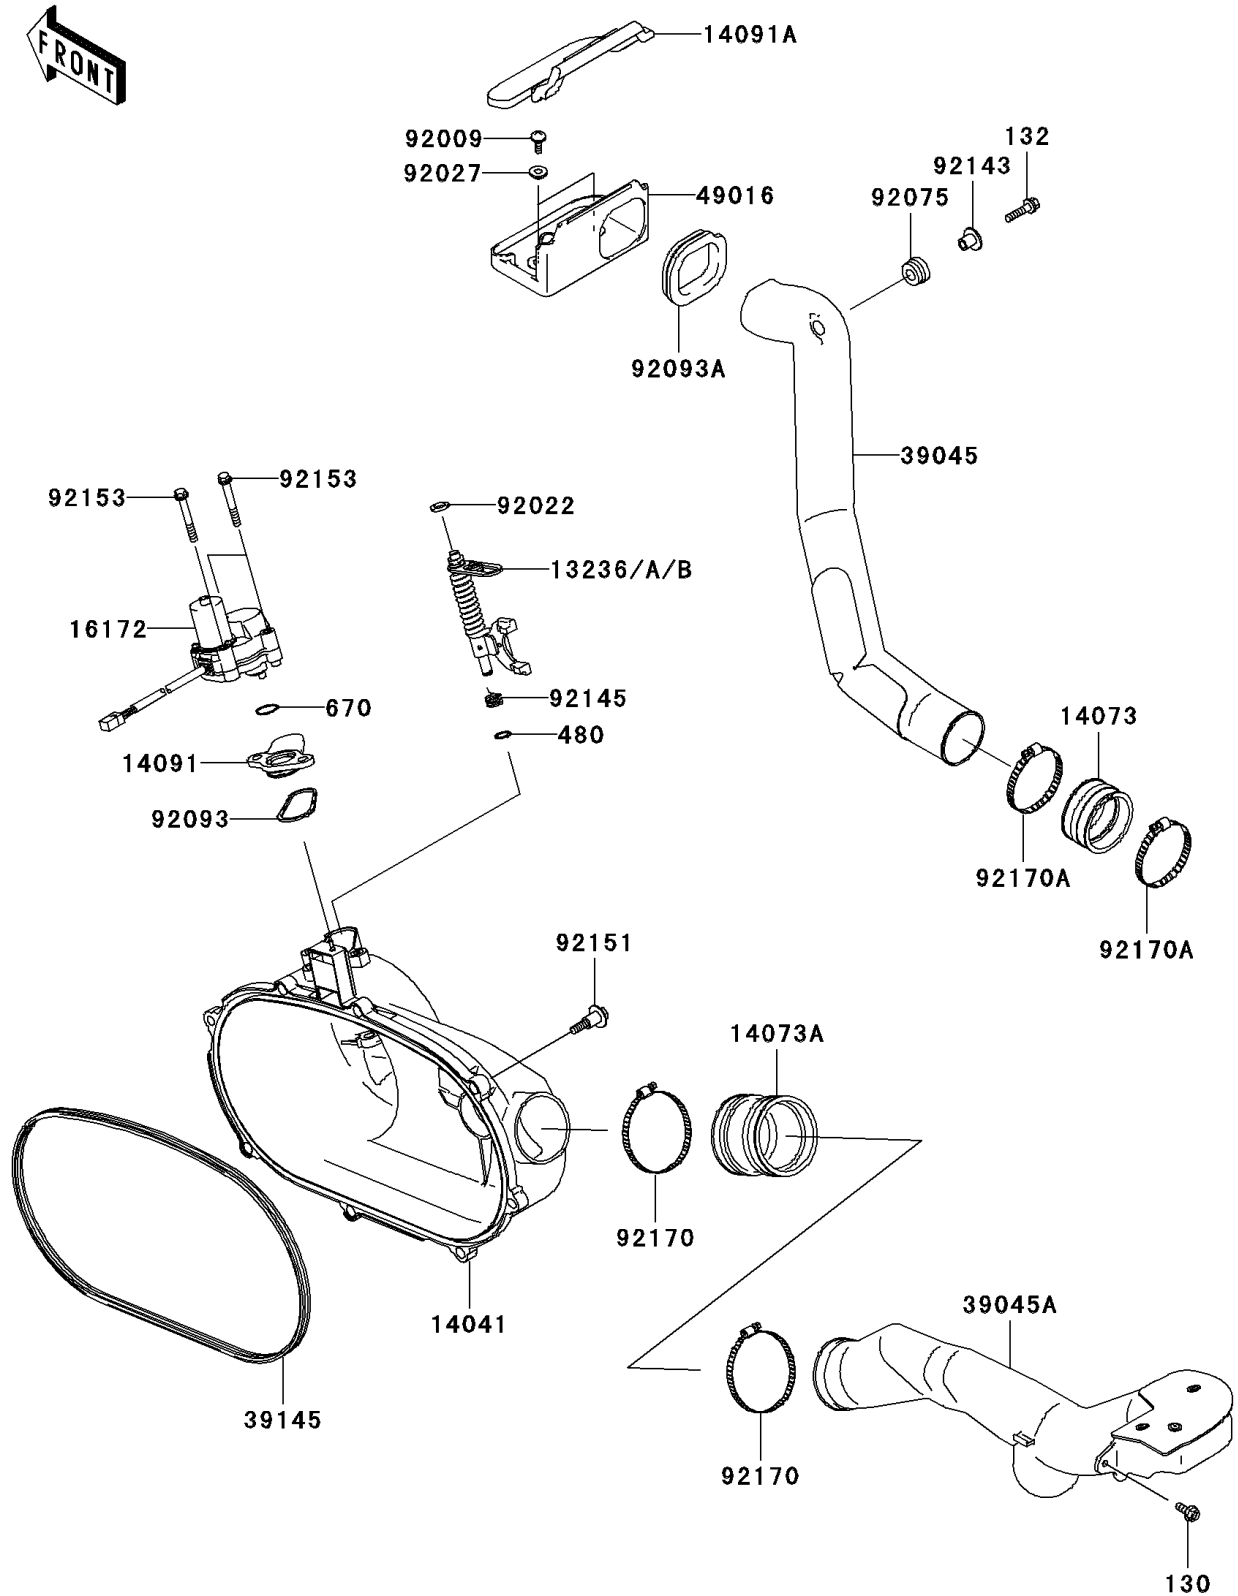

2010 Prairie 360 4X4 Realtree APG HD

PARTS DIAGRAM

Converter Cover

E1393

2010 Prairie 360 4X4 Realtree APG HD

PARTS LIST

Converter Cover

ITEM NAME	PART NUMBER	QUANTITY
-----------	-------------	----------
