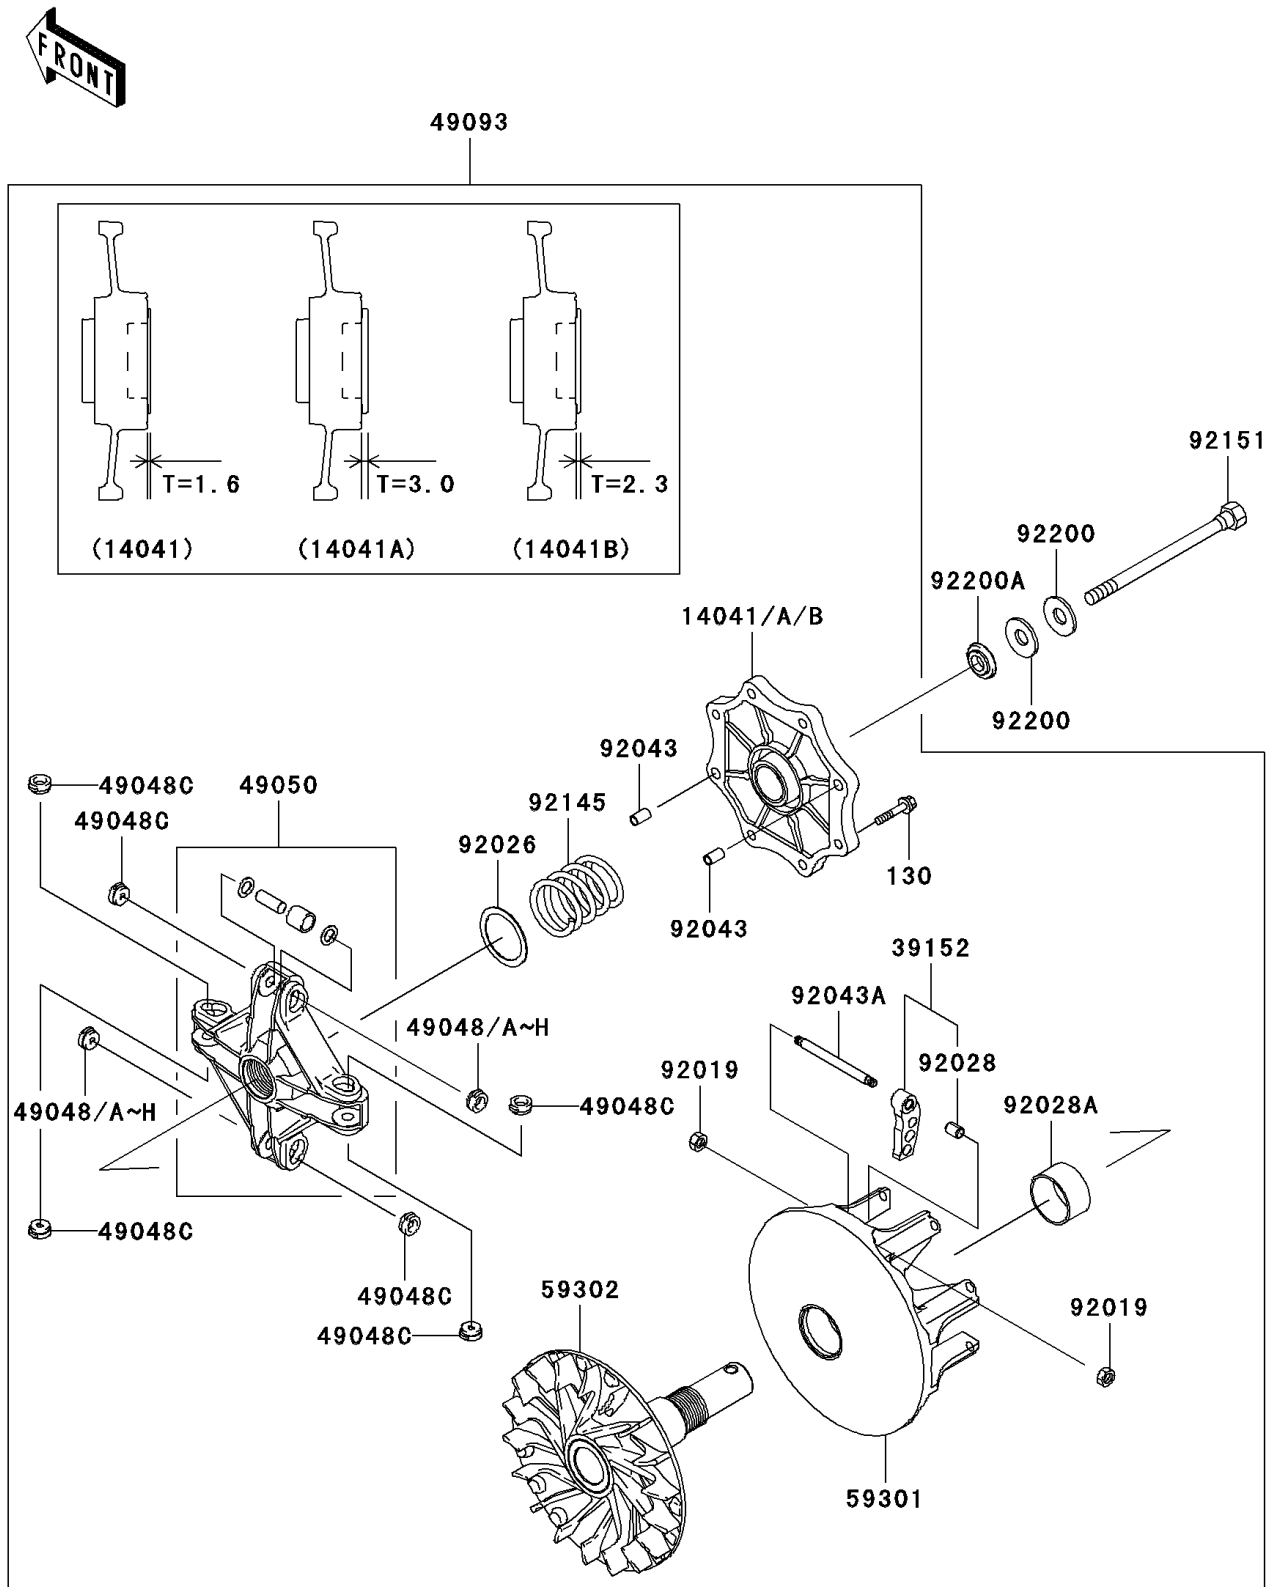

2006 Prairie 360 4X4 Hardwoods Green HD

PARTS DIAGRAM

Drive Converter

E1391

2006 Prairie 360 4X4 Hardwoods Green HD

PARTS LIST

Drive Converter

ITEM NAME	PART NUMBER	QUANTITY
-----------	-------------	----------
