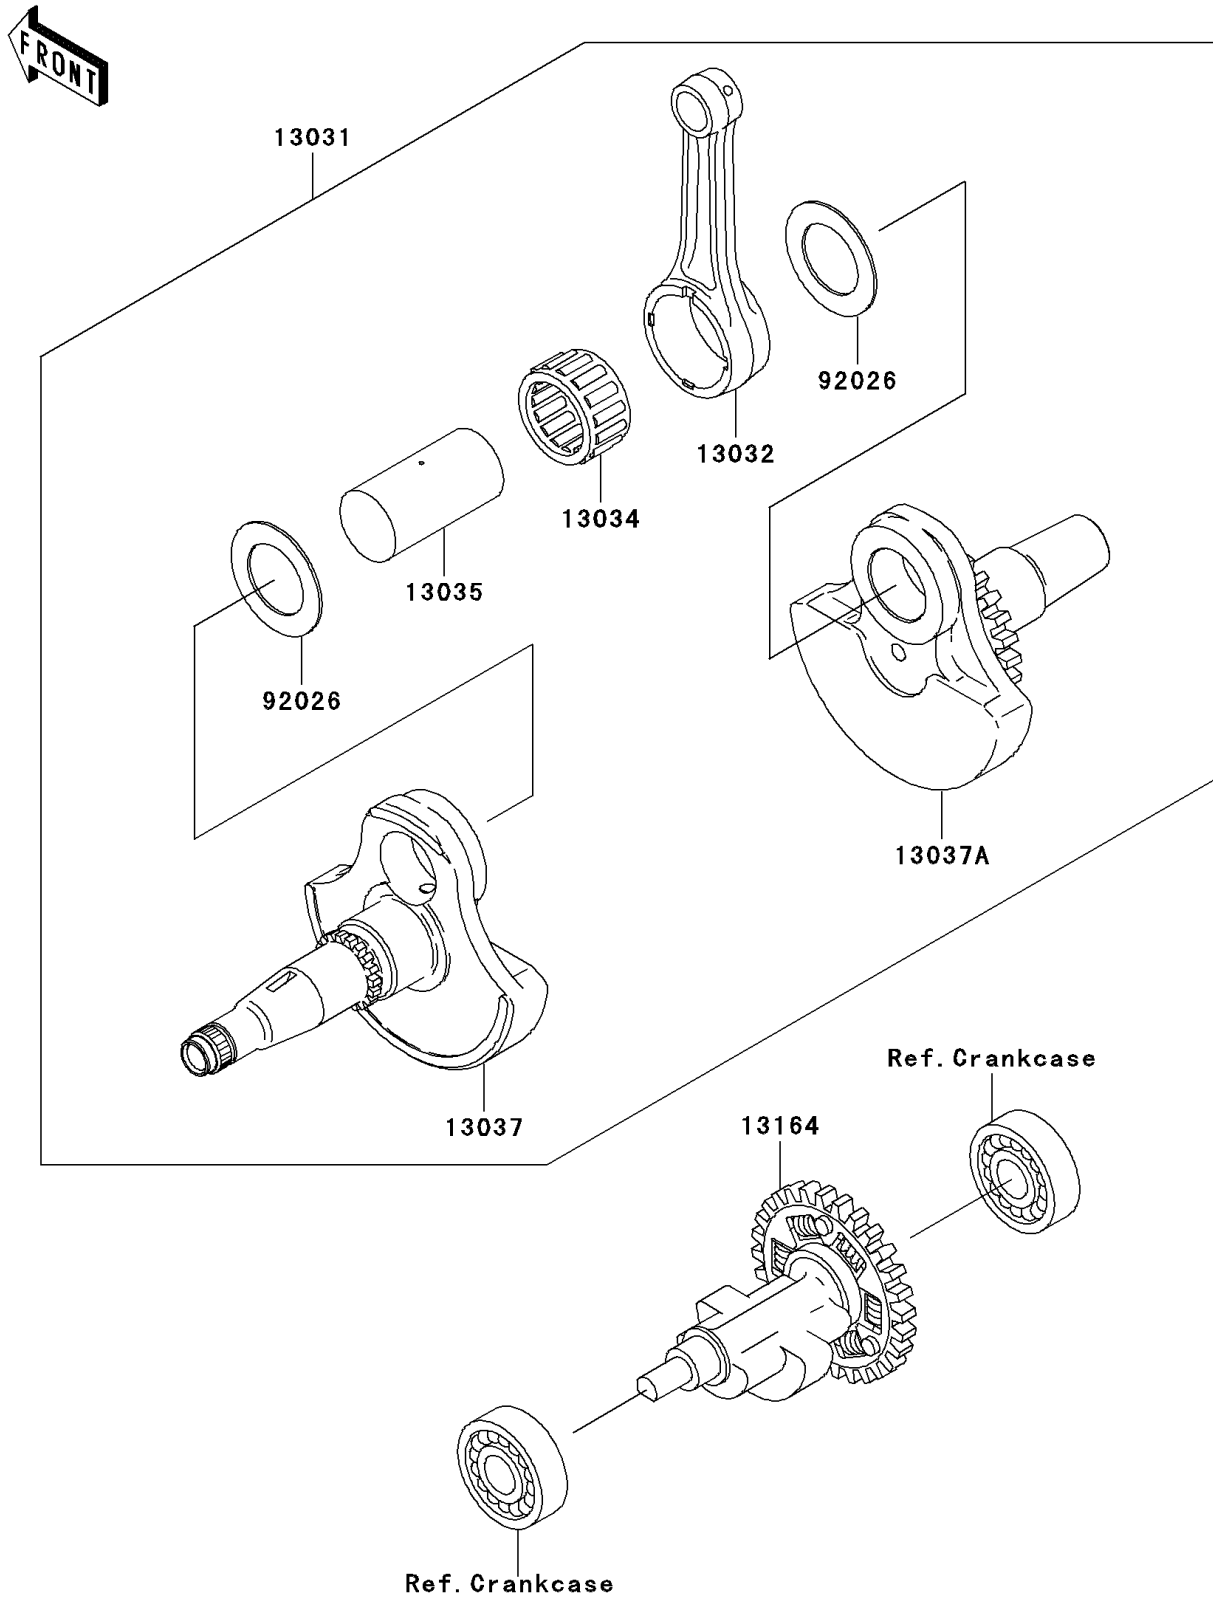

2009 Prairie 360 4X4 Hardwoods Green HD

PARTS DIAGRAM

Crankshaft

E1321

2009 Prairie 360 4X4 Hardwoods Green HD

Kawasaki
Let the Good Times Roll®

PARTS LIST

Crankshaft

ITEM NAME	PART NUMBER	QUANTITY
CRANKSHAFT-COMP (Ref # 13031)	13031-1489	1
ROD-CONNECTING,NG (Ref # 13032)	13032-1276	1
BEARING-BIG END,B4 (Ref # 13034)	13034-1110	1
PIN-CRANK,GREEN (Ref # 13035)	13035-1091	1
CRANKSHAFT,LH (Ref # 13037)	13037-1644	1
CRANKSHAFT,RH (Ref # 13037A)	13037-1667	1
BALANCER-COMP (Ref # 13164)	13164-1013	1
SPACER,34X54X1.5 (Ref # 92026)	92026-1595	2