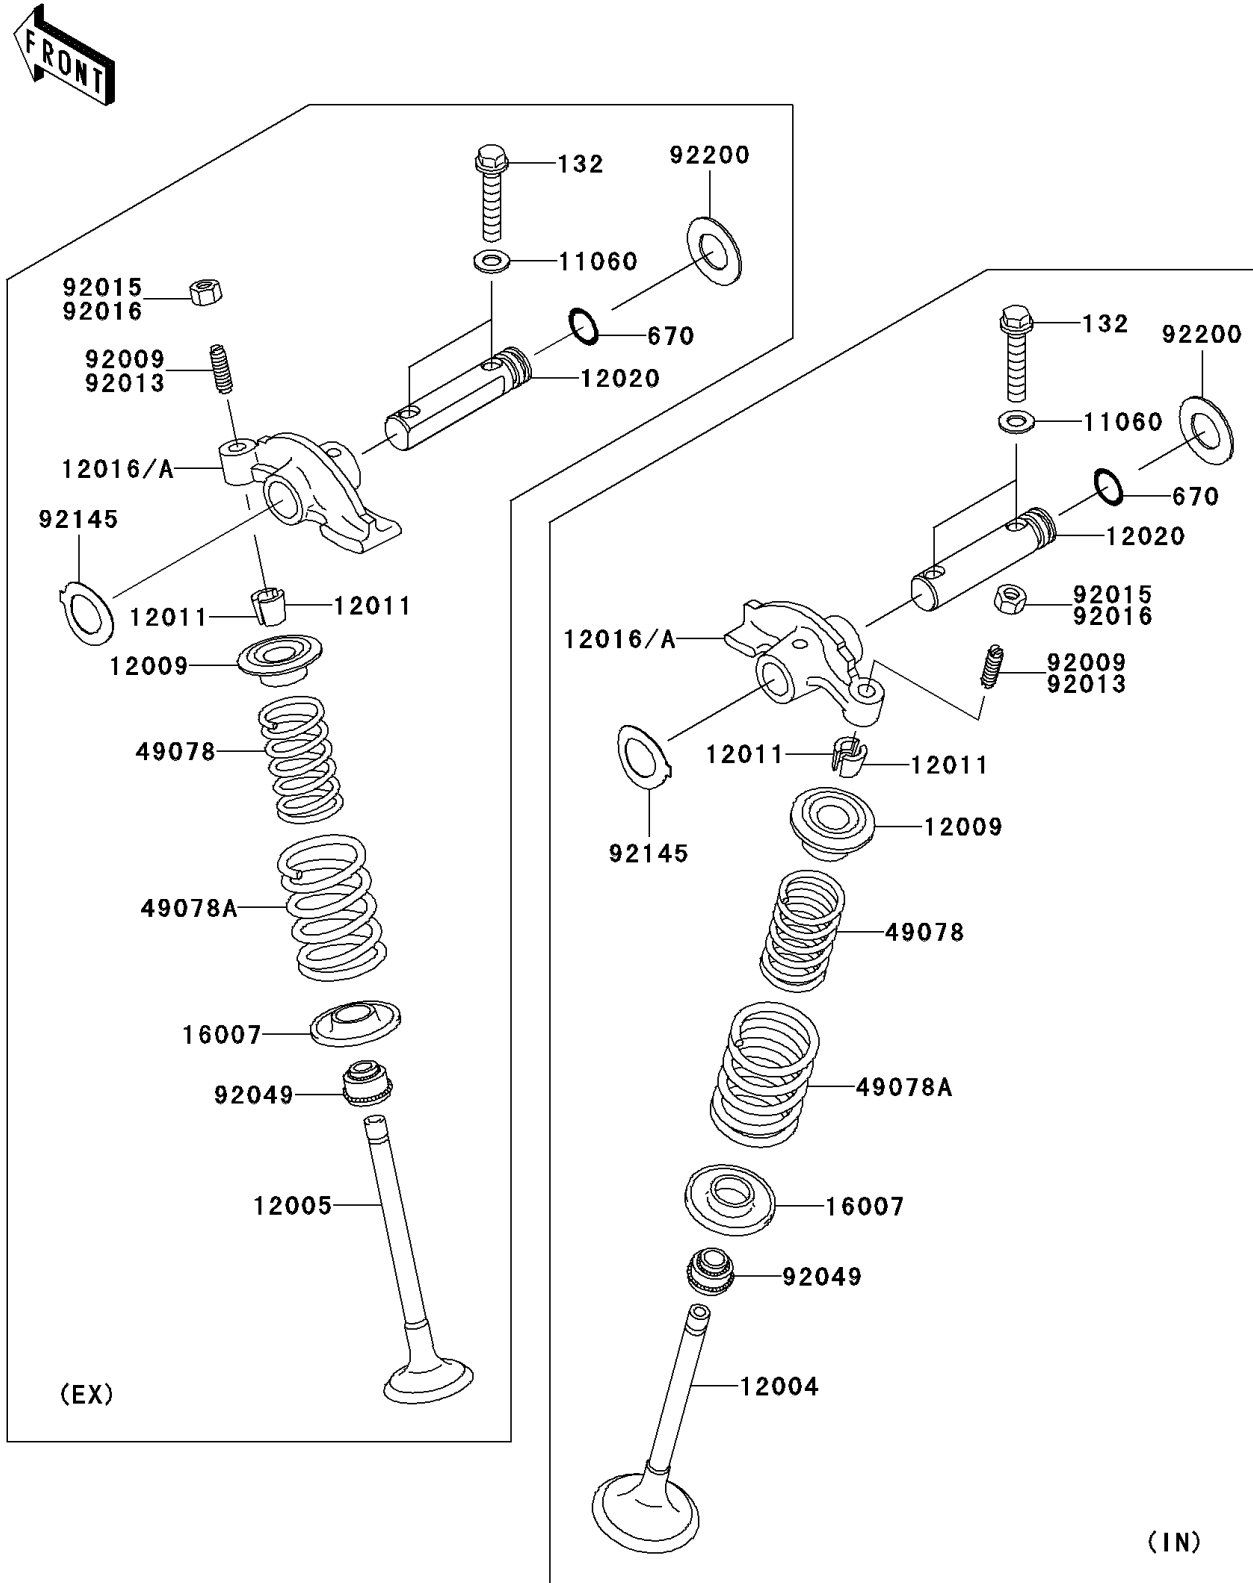

2006 Prairie 360 4X4 Hardwoods Green HD

PARTS DIAGRAM

Valve(s)

E1210

2006 Prairie 360 4X4 Hardwoods Green HD

PARTS LIST

Valve(s)

ITEM NAME	PART NUMBER	QUANTITY
-----------	-------------	----------
