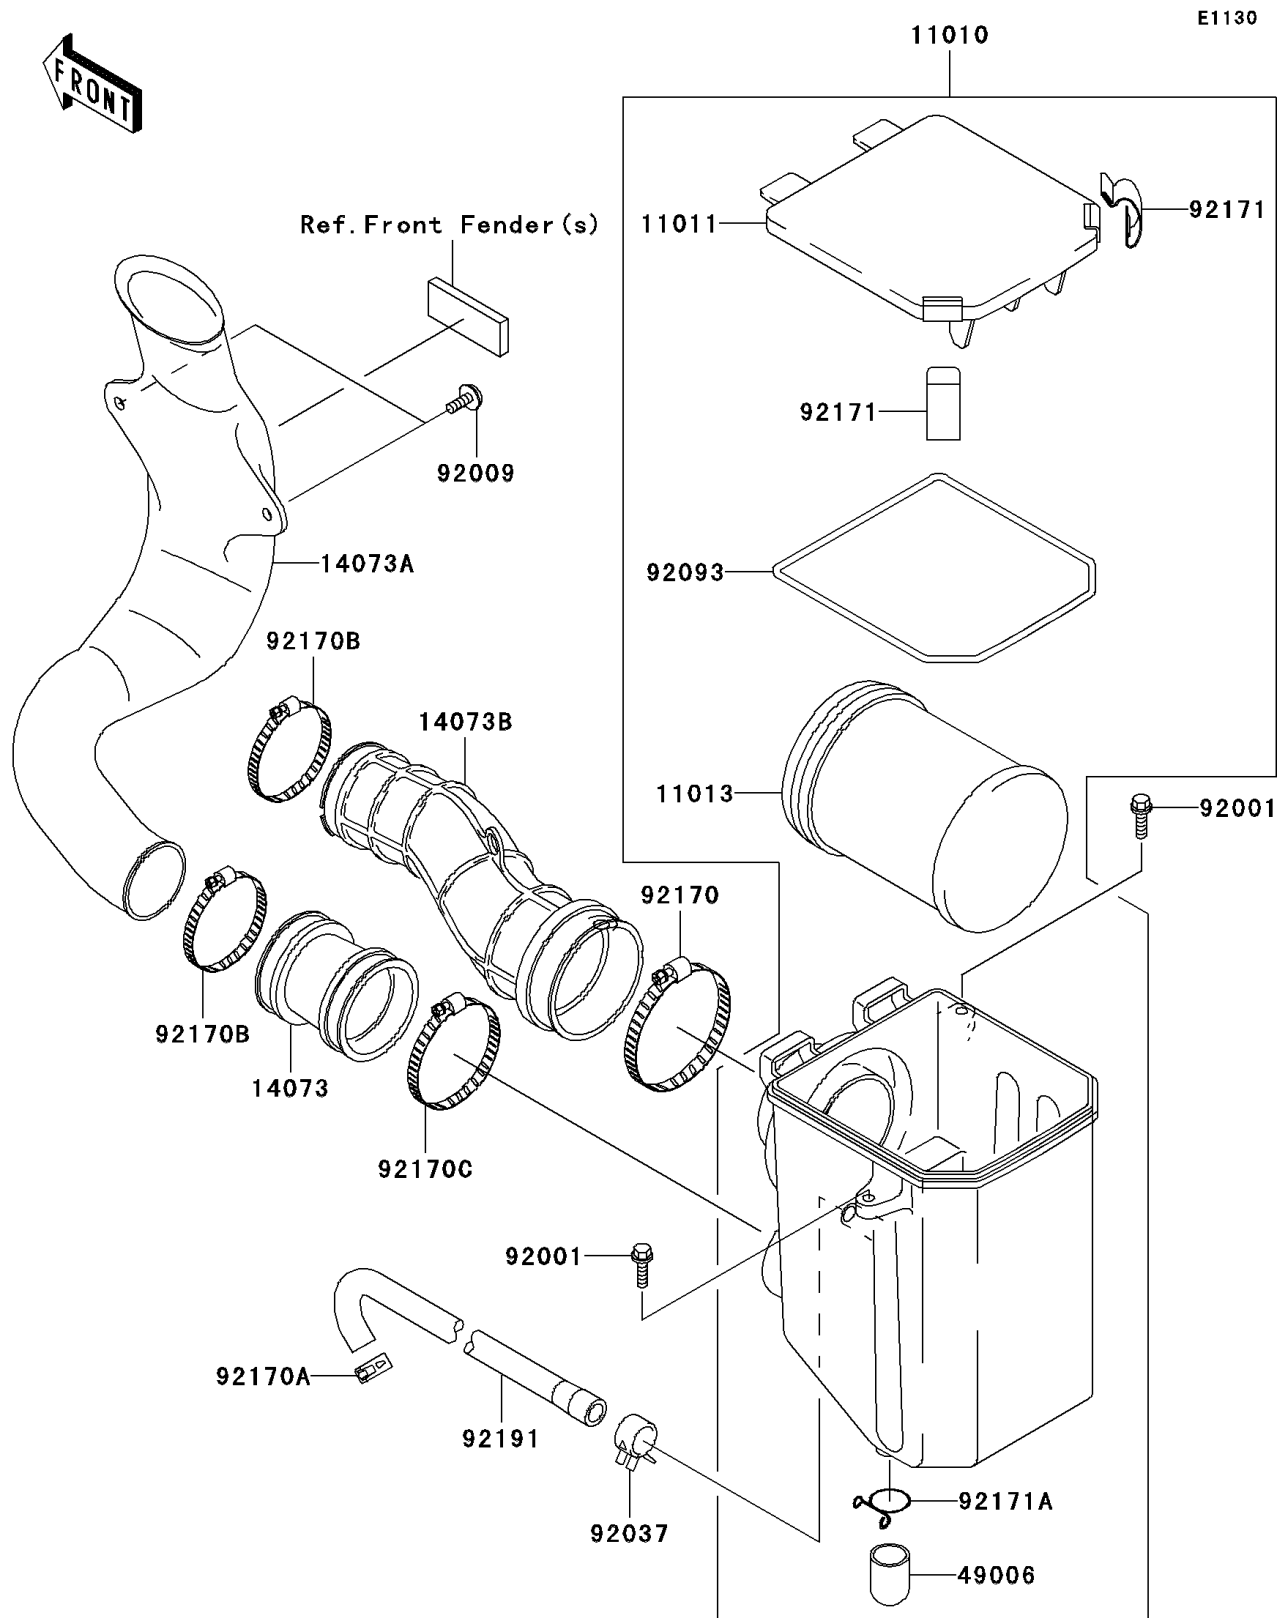

2010 Prairie 360 4X4 Realtree APG HD

PARTS DIAGRAM

Air Cleaner

2010 Prairie 360 4X4 Realtree APG HD

PARTS LIST

Air Cleaner

ITEM NAME	PART NUMBER	QUANTITY
-----------	-------------	----------
