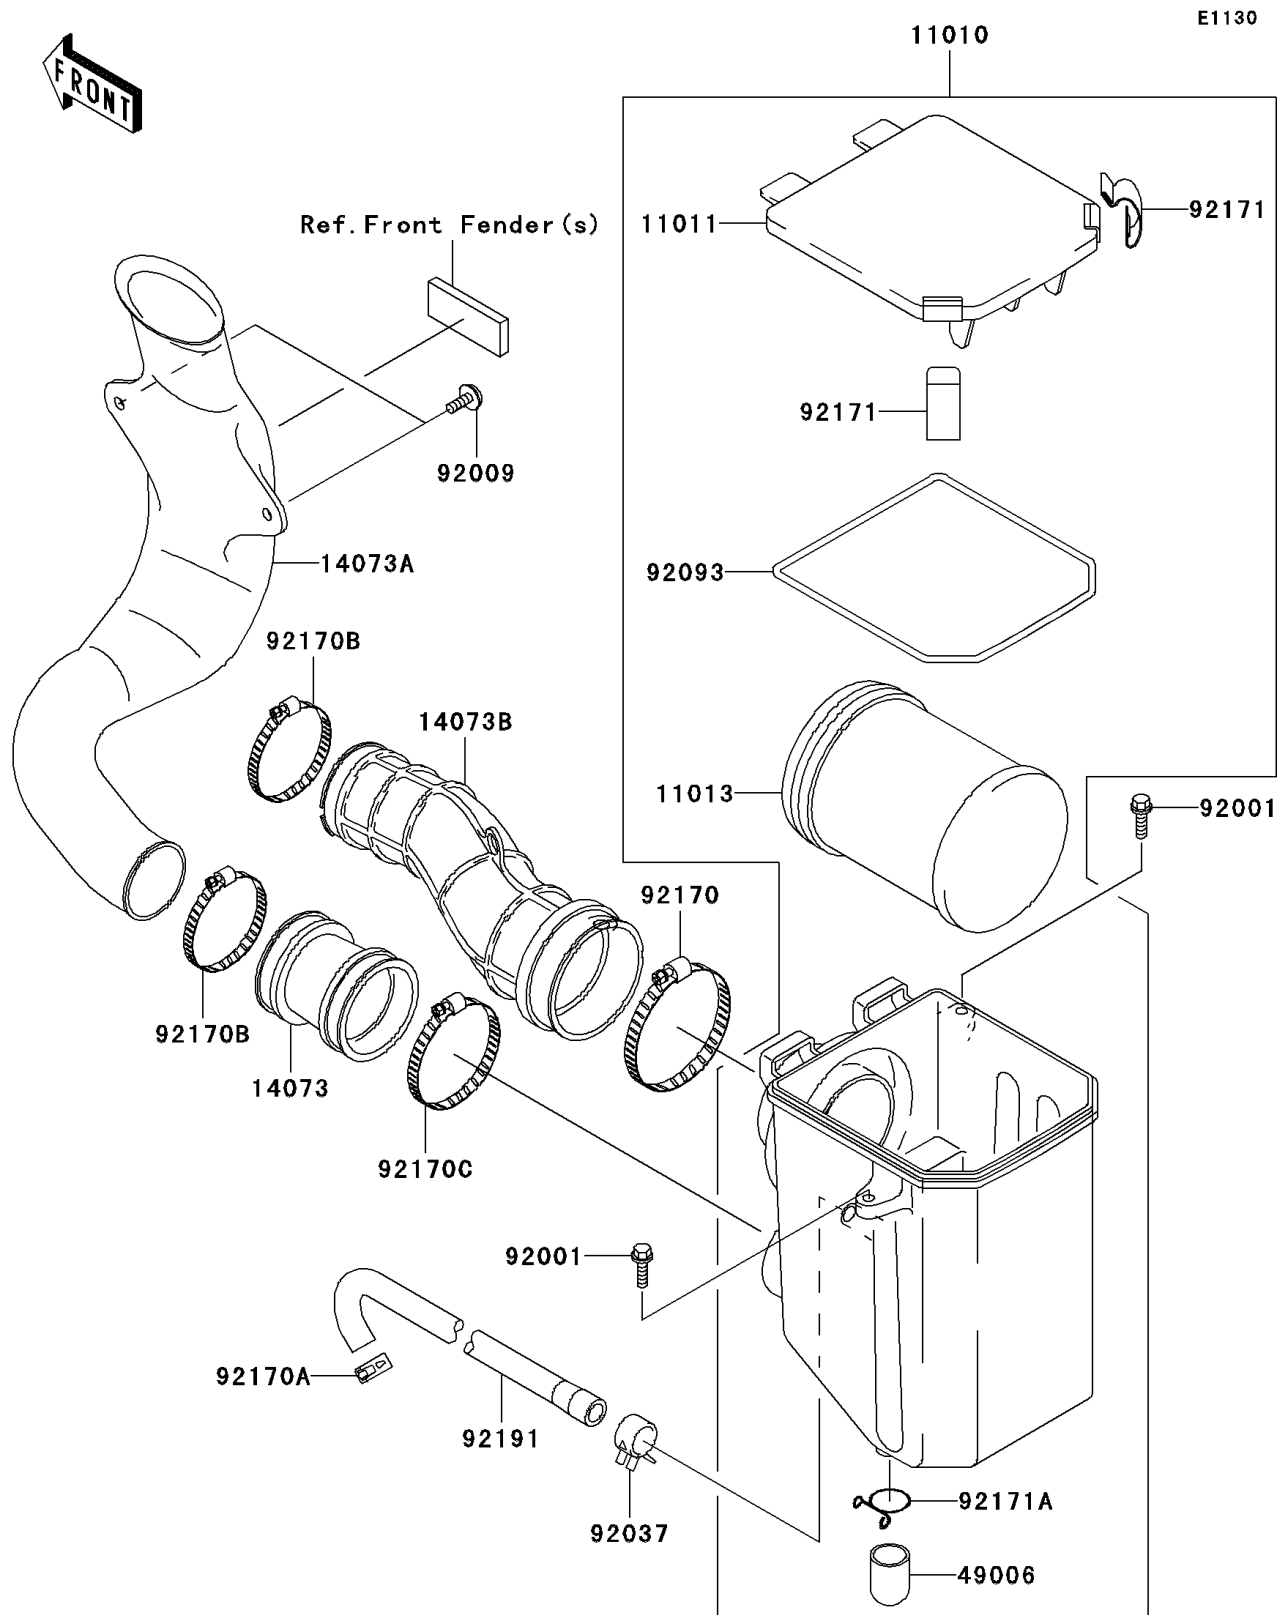

2007 Prairie 360 4X4 Hardwoods Green HD

PARTS DIAGRAM

Air Cleaner

2007 Prairie 360 4X4 Hardwoods Green HD

Kawasaki
Let the Good Times Roll®

PARTS LIST

Air Cleaner

ITEM NAME	PART NUMBER	QUANTITY
FILTER-ASSY-AIR (Ref # 11010)	11010-1766	1
CASE-AIR FILTER,UPP (Ref # 11011)	11011-1639	1
ELEMENT-AIR FILTER (Ref # 11013)	11013-1292	1
DUCT,A/C-INLET (Ref # 14073)	14073-1802	1
DUCT,INLET (Ref # 14073A)	14073-1803	1
DUCT,A/C-CARBURETOR (Ref # 14073B)	14073-1823	1
BOOT (Ref # 49006)	49006-1359	1
BOLT,WP,6X20 (Ref # 92001)	92001-1460	2
SCREW,TAPPING,6X16 (Ref # 92009)	92009-1166	2
CLAMP (Ref # 92037)	92037-1678	1
SEAL,AIR FILTER CASE (Ref # 92093)	92093-1550	1
CLAMP (Ref # 92170)	92170-1307	1
CLAMP (Ref # 92170A)	92170-1491	1
CLAMP (Ref # 92170B)	92170-1674	2
CLAMP (Ref # 92170C)	92170-1764	1
CLAMP,AIR FILTER CASE (Ref # 92171)	92171-1426	2
CLAMP (Ref # 92171A)	92171-1427	1
TUBE,AIR CLEANER (Ref # 92191)	92191-1644	1