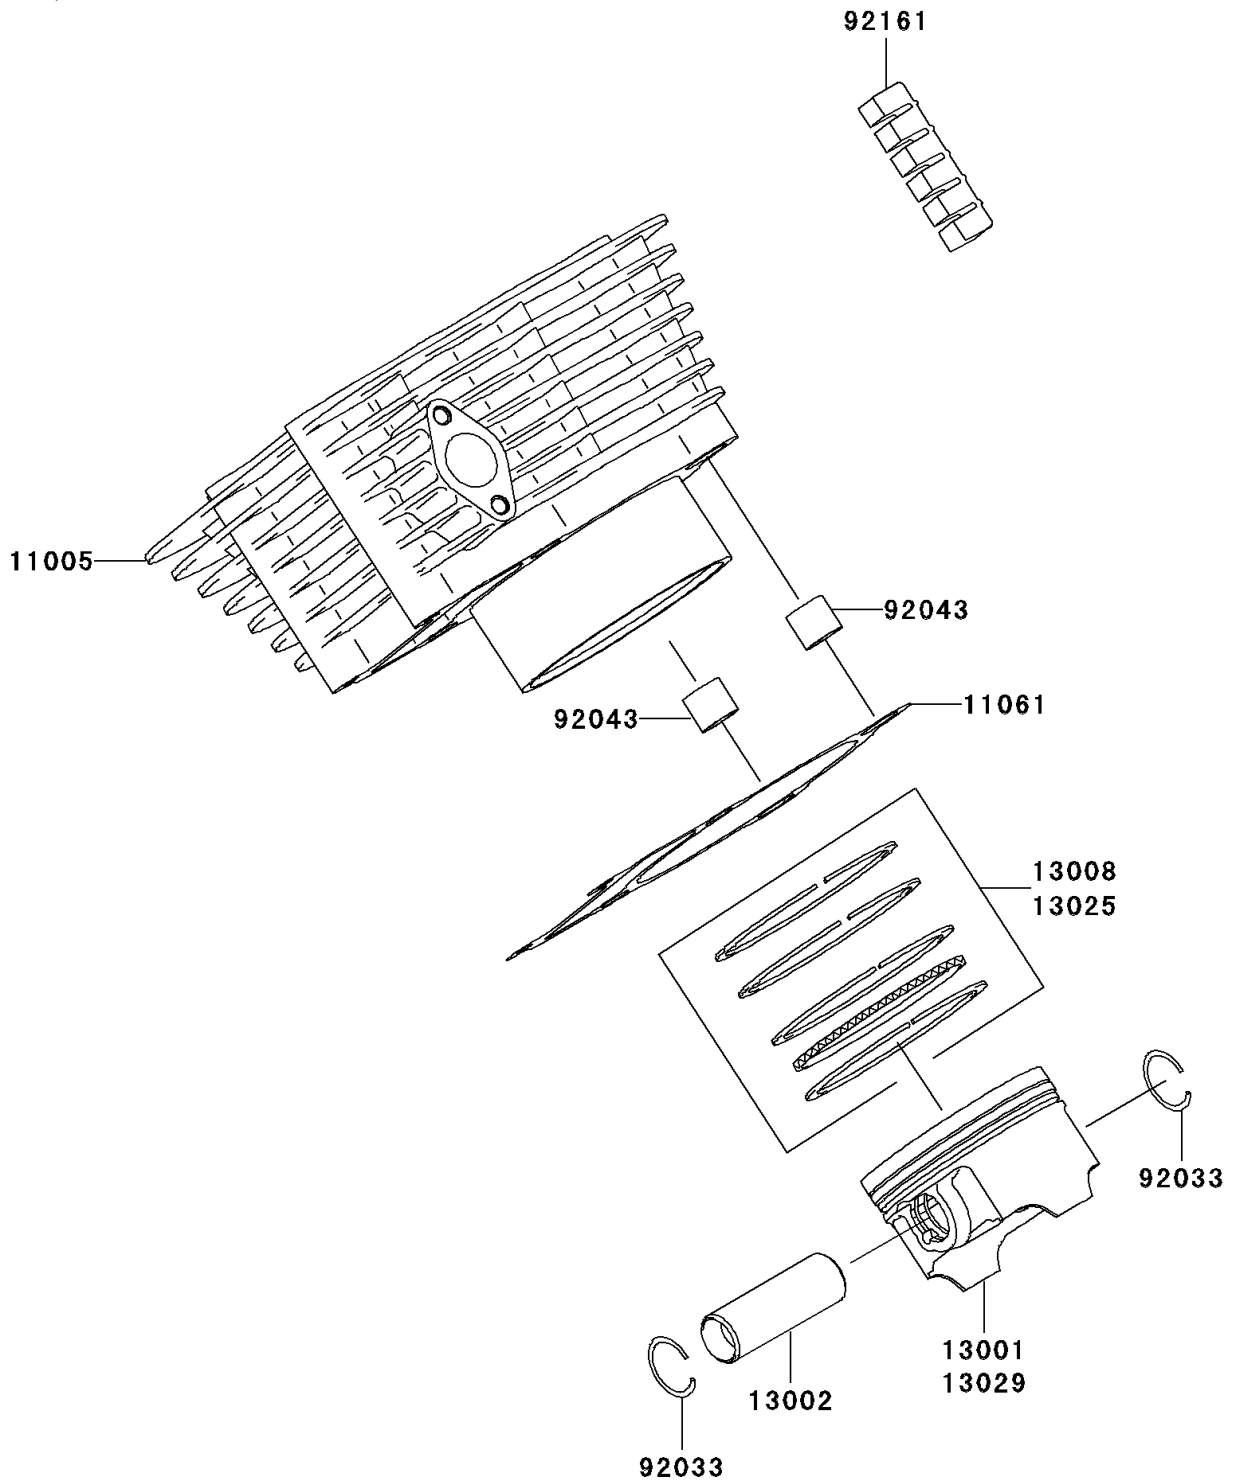

2009 Prairie 360 4X4 Hardwoods Green HD

PARTS DIAGRAM

Cylinder/Piston(s)

E1120

2009 Prairie 360 4X4 Hardwoods Green HD

Kawasaki
Let the Good Times Roll®

PARTS LIST

Cylinder/Piston(s)

ITEM NAME	PART NUMBER	QUANTITY
CYLINDER-ENGINE (Ref # 11005)	11005-1980	1
GASKET,CYLINDER BASE (Ref # 11061)	11061-1085	1
PISTON-ENGINE (Ref # 13001)	13001-1652	1
PIN-PISTON (Ref # 13002)	13002-1060	1
RING-SET-PISTON (Ref # 13008)	13008-1214	1
RING-SET-PISTON L,O/S 0.50 (Ref # 13025)	13025-0002	1
PISTON-ENGINE L,O/S 0.50 (Ref # 13029)	13029-0002	1
RING-SNAP (Ref # 92033)	92033-1207	2
PIN,13X16X14 (Ref # 92043)	92043-1608	2
DAMPER,CYLINDER (Ref # 92161)	92161-1312	5