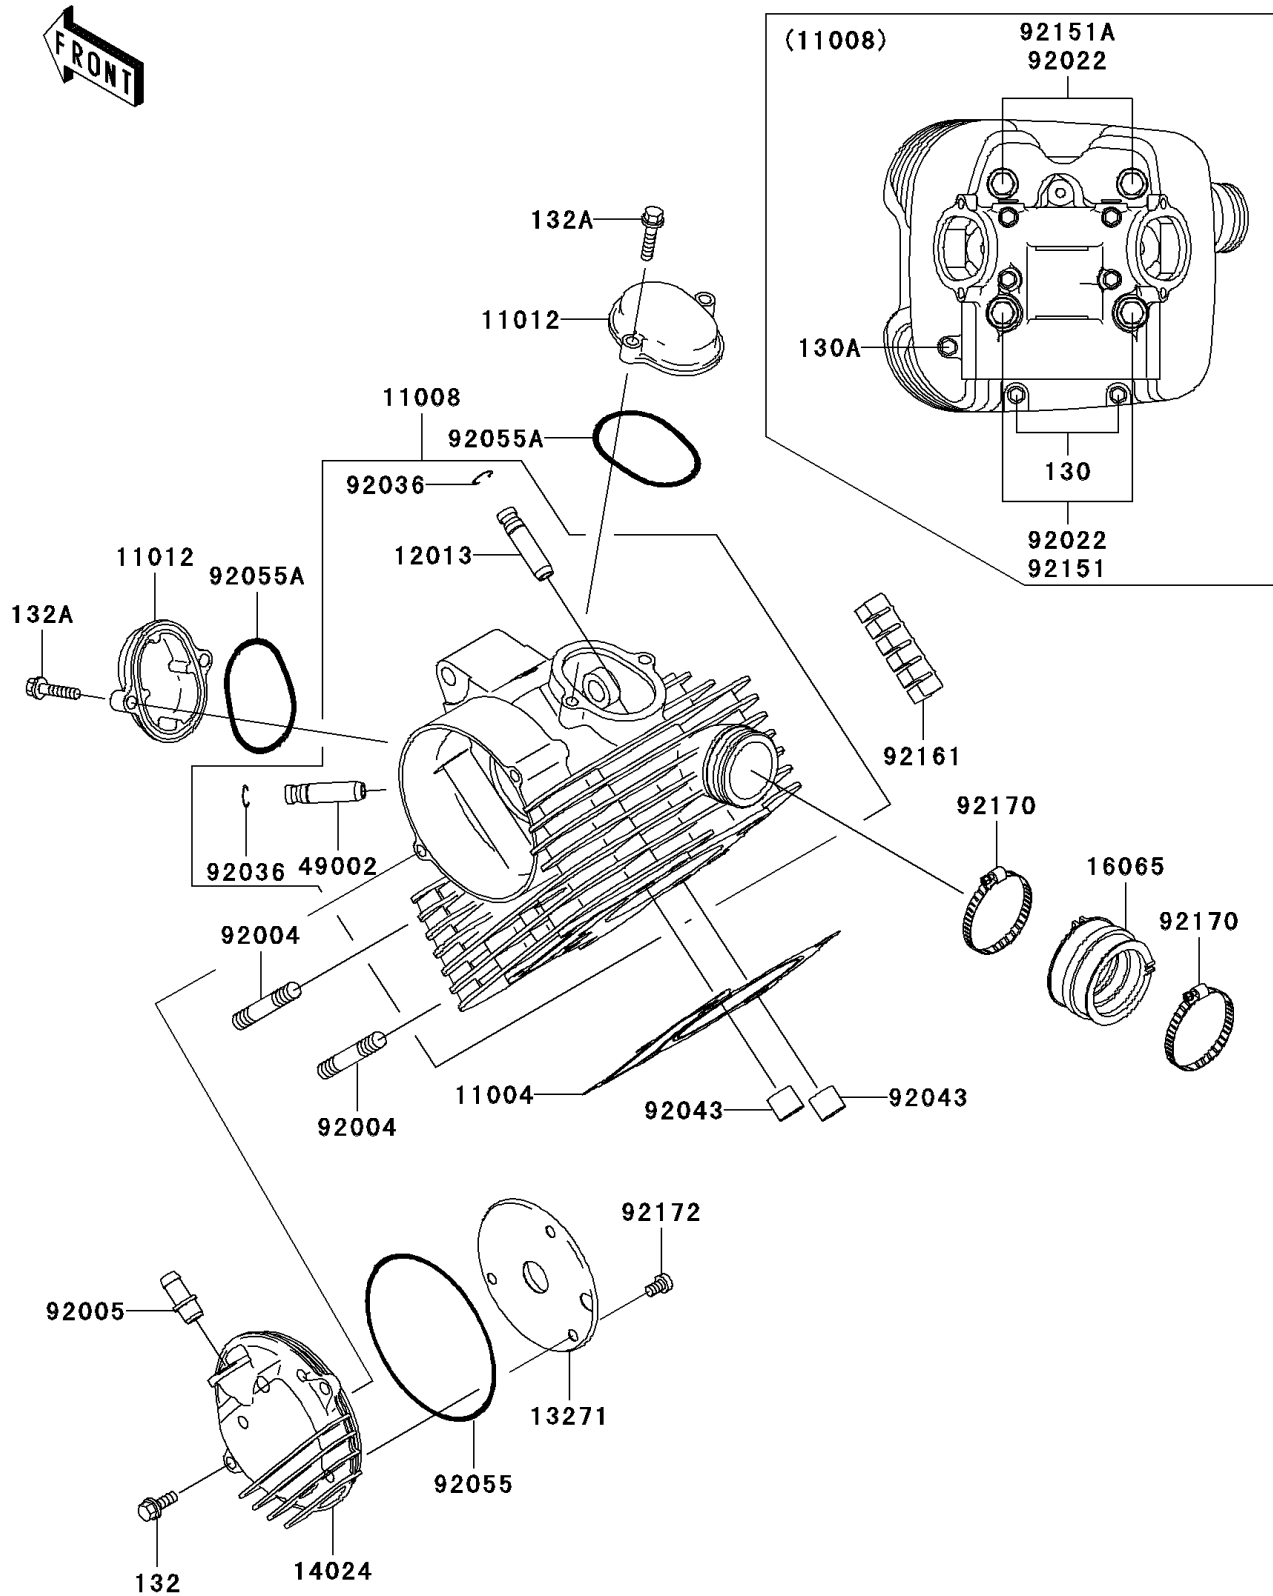

2006 Prairie 360 4X4 Hardwoods Green HD

PARTS DIAGRAM

Cylinder Head

E1111

2006 Prairie 360 4X4 Hardwoods Green HD

PARTS LIST Cylinder Head

ITEM NAME	PART NUMBER	QUANTITY
-----------	-------------	----------
