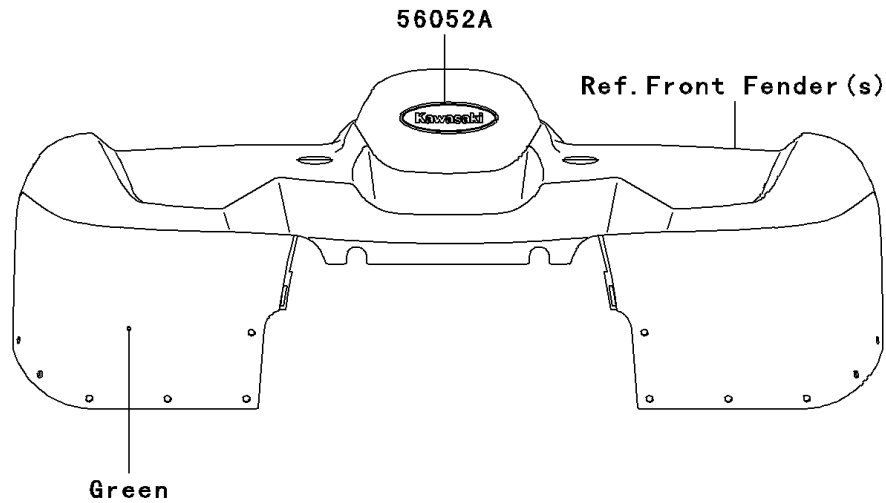

2005 Prairie 360

PARTS DIAGRAM

Decals(Green)(B3)

F2861E

2005 Prairie 360

PARTS LIST

Decals(Green)(B3)

ITEM NAME	PART NUMBER	QUANTITY
MARK,FR FENDER,KAWASAKI (Ref # 56052A)	56052-0449	1
MARK,KAWASAKI (Ref # 56052C)	56052-1505	2
MARK,RR FENDER,360 K-EBC (Ref # 56052)	56052-0419	2
MARK,RR FENDER,360 (Ref # 56052B)	56052-0549	2
PATTERN,FUEL TANK COVER,LH (Ref # 56066)	56066-1603	1
PATTERN,FUEL TANK COVER,RH (Ref # 56066A)	56066-1604	1
PATTERN,FUEL TANK COVER,LH (Ref # 56066B)	56066-1797	1
PATTERN,FUEL TANK COVER,RH (Ref # 56066C)	56066-1798	1