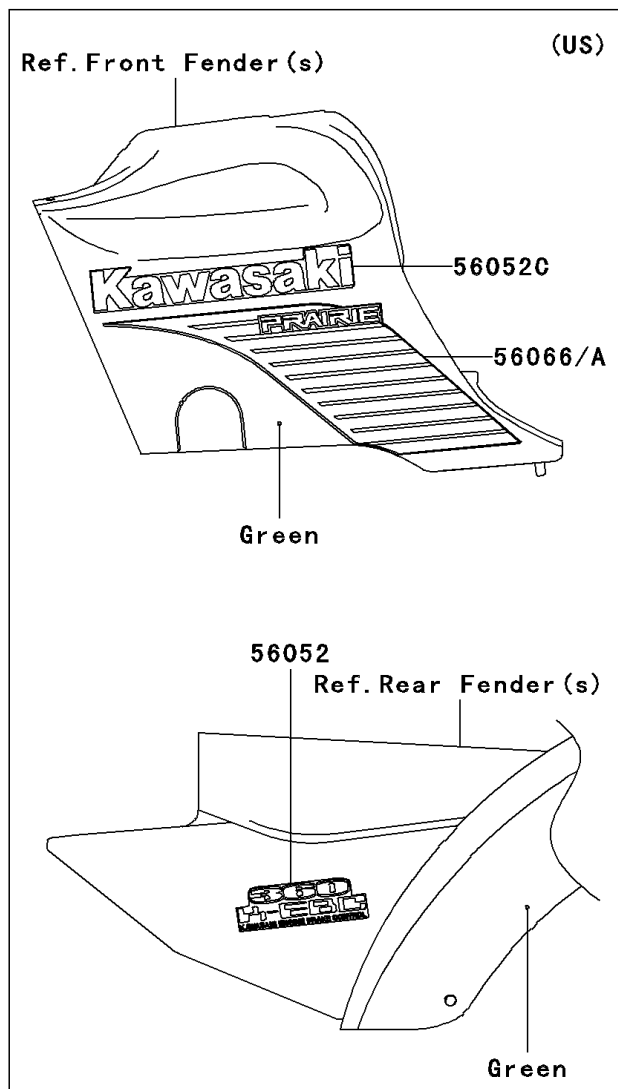

2005 Prairie 360

PARTS DIAGRAM

Decals(Green)(B3)

F2861E

2005 Prairie 360

PARTS LIST

Decals(Green)(B3)

ITEM NAME	PART NUMBER	QUANTITY
MARK,FR FENDER,KAWASAKI (Ref # 56052A)	56052-0449	1
MARK,KAWASAKI (Ref # 56052C)	56052-1505	2
MARK,RR FENDER,360 K-EBC (Ref # 56052)	56052-0419	2
MARK,RR FENDER,360 (Ref # 56052B)	56052-0549	2
PATTERN,FUEL TANK COVER,LH (Ref # 56066)	56066-1603	1
PATTERN,FUEL TANK COVER,RH (Ref # 56066A)	56066-1604	1
PATTERN,FUEL TANK COVER,LH (Ref # 56066B)	56066-1797	1
PATTERN,FUEL TANK COVER,RH (Ref # 56066C)	56066-1798	1