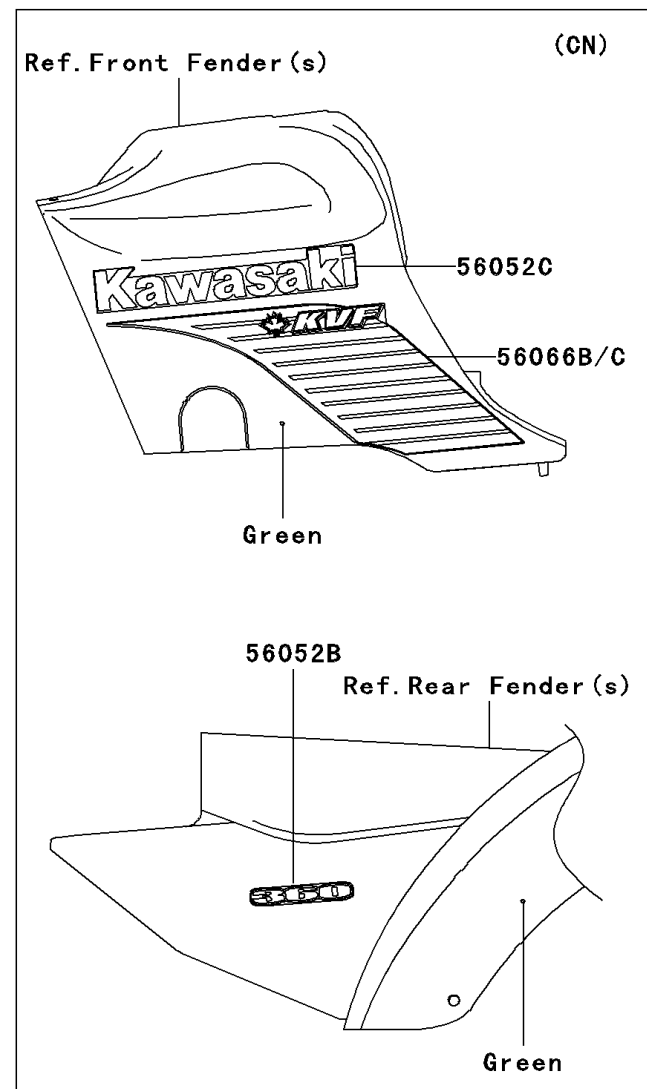

2005 Prairie 360

PARTS DIAGRAM

Decals(Green)(B3)

F2861E

2005 Prairie 360

PARTS LIST

Decals(Green)(B3)

ITEM NAME	PART NUMBER	QUANTITY
MARK,FR FENDER,KAWASAKI (Ref # 56052A)	56052-0449	1
MARK,KAWASAKI (Ref # 56052C)	56052-1505	2
MARK,RR FENDER,360 K-EBC (Ref # 56052)	56052-0419	2
MARK,RR FENDER,360 (Ref # 56052B)	56052-0549	2
PATTERN,FUEL TANK COVER,LH (Ref # 56066)	56066-1603	1
PATTERN,FUEL TANK COVER,RH (Ref # 56066A)	56066-1604	1
PATTERN,FUEL TANK COVER,LH (Ref # 56066B)	56066-1797	1
PATTERN,FUEL TANK COVER,RH (Ref # 56066C)	56066-1798	1