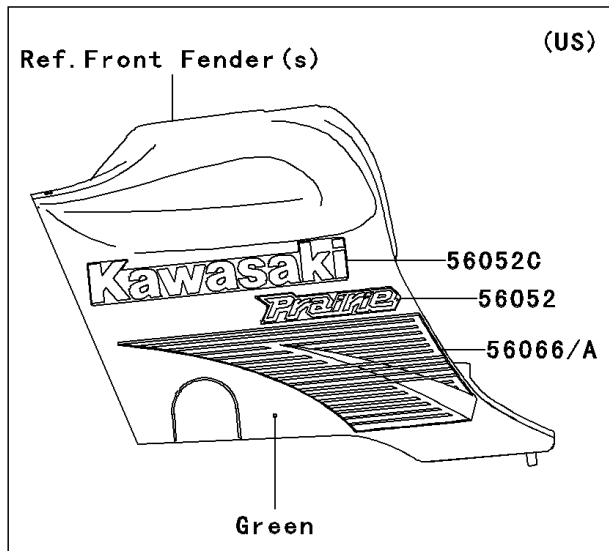

2004 Prairie 360

PARTS DIAGRAM

Decals(Green)(B2)

F2861C

2004 Prairie 360

PARTS LIST

Decals(Green)(B2)

ITEM NAME

PART NUMBER

QUANTITY
