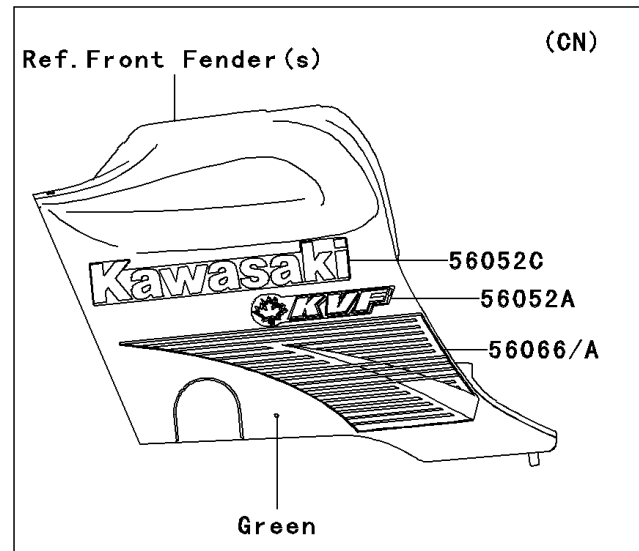

2004 Prairie 360

PARTS DIAGRAM

Decals(Green)(B2)

F2861C

2004 Prairie 360

PARTS LIST

Decals(Green)(B2)

ITEM NAME

PART NUMBER

QUANTITY
