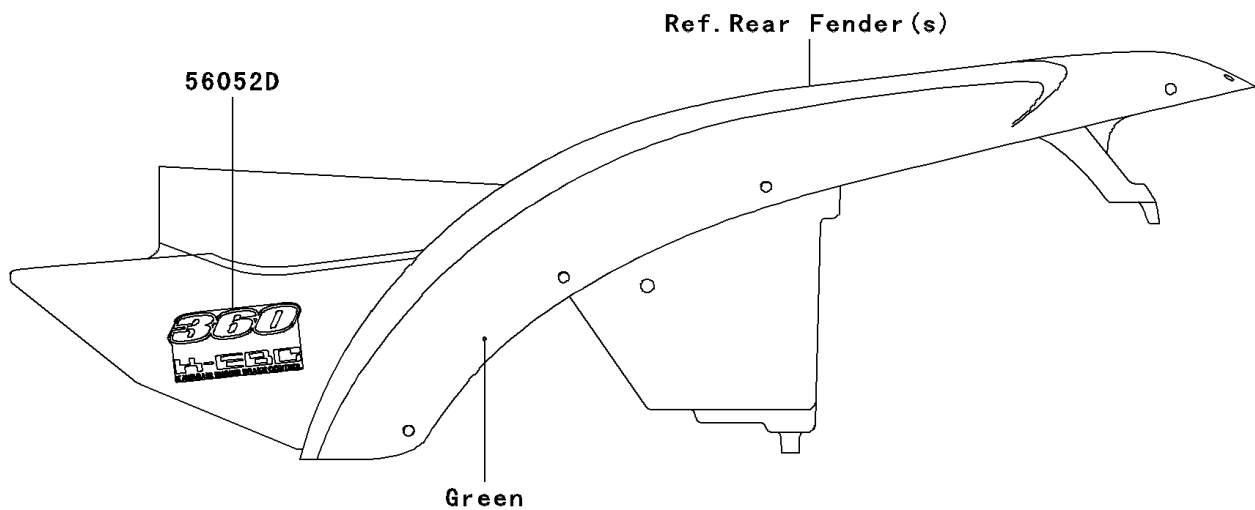

2004 Prairie 360

PARTS DIAGRAM

Decals(Green)(B2)

F2861C

2004 Prairie 360

PARTS LIST

Decals(Green)(B2)

ITEM NAME

PART NUMBER

QUANTITY
