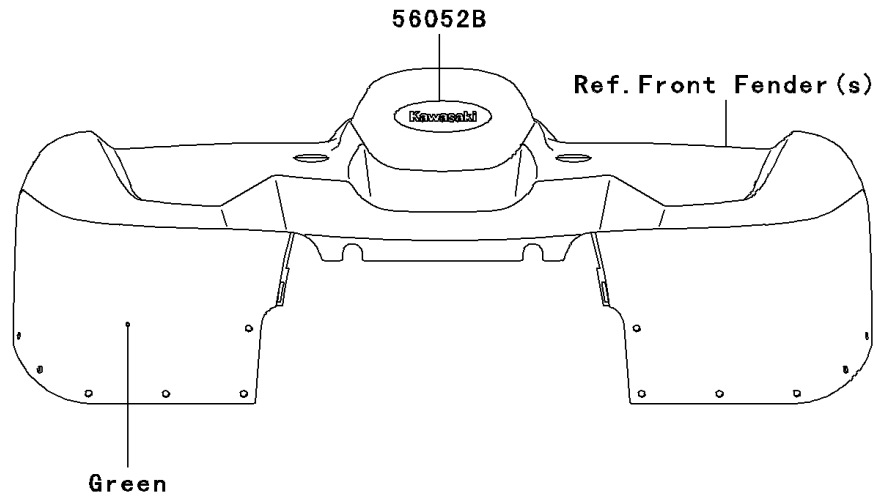

2004 Prairie 360

PARTS DIAGRAM

Decals(Green)(B2)

F2861C

2004 Prairie 360

PARTS LIST

Decals(Green)(B2)

ITEM NAME

PART NUMBER

QUANTITY
