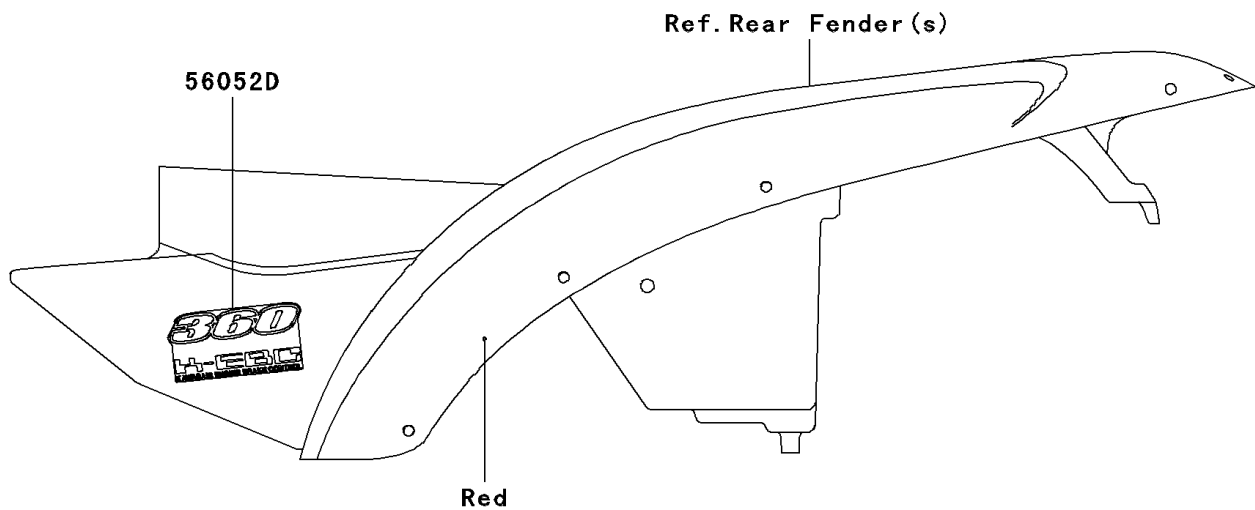

2004 Prairie 360

PARTS DIAGRAM

Decals(Red)(B2)

F2861B

2004 Prairie 360

PARTS LIST

Decals(Red)(B2)

ITEM NAME

PART NUMBER

QUANTITY
