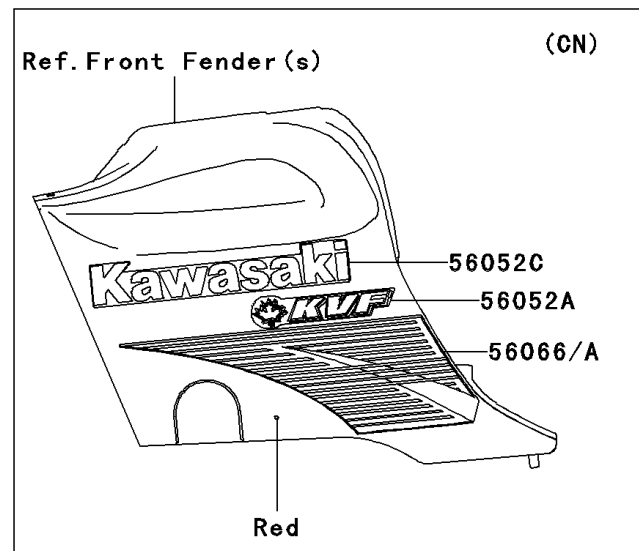

2004 Prairie 360

PARTS DIAGRAM

Decals(Red)(B2)

F2861B

2004 Prairie 360

PARTS LIST

Decals(Red)(B2)

ITEM NAME

PART NUMBER

QUANTITY
