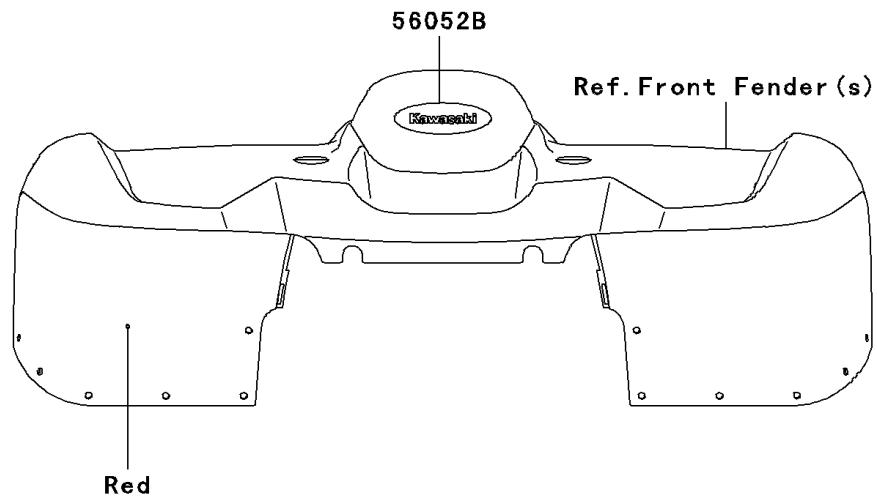

2004 Prairie 360

PARTS DIAGRAM

Decals(Red)(B2)

F2861B

2004 Prairie 360

PARTS LIST

Decals(Red)(B2)

ITEM NAME

PART NUMBER

QUANTITY
