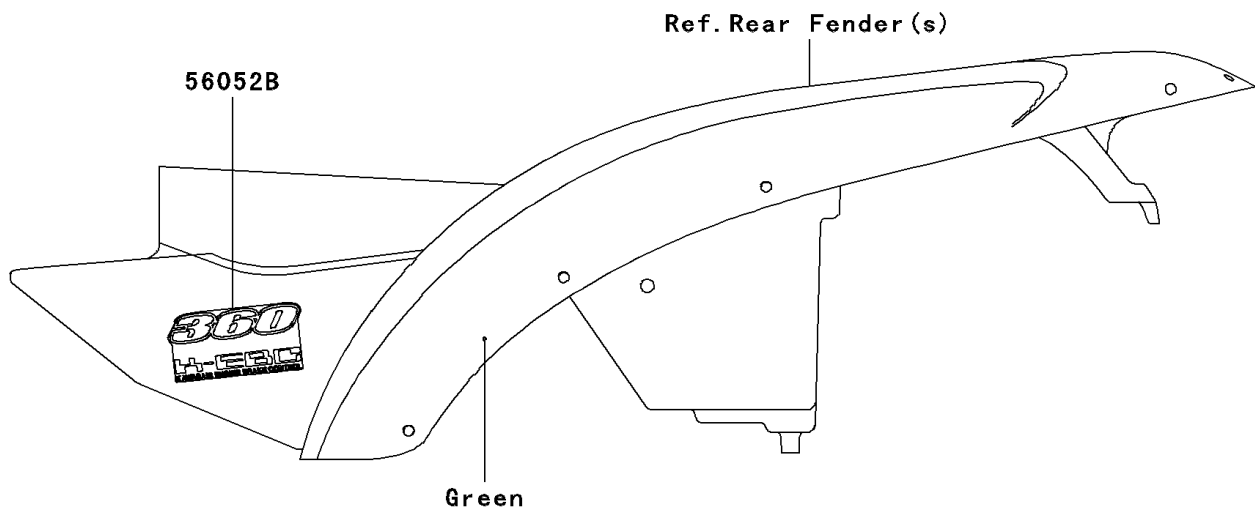

2003 Prairie 360

PARTS DIAGRAM

Decals(Green)(B1)

F2861A

2003 Prairie 360

PARTS LIST

Decals(Green)(B1)

ITEM NAME

PART NUMBER

QUANTITY
