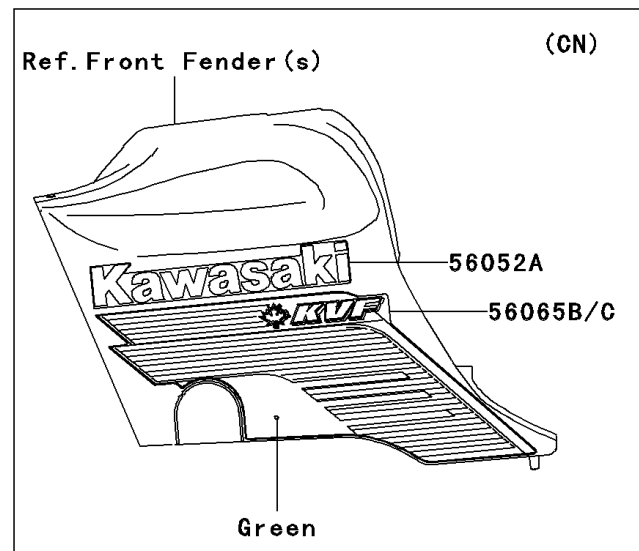

2003 Prairie 360

PARTS DIAGRAM

Decals(Green)(B1)

F2861A

2003 Prairie 360

PARTS LIST

Decals(Green)(B1)

ITEM NAME

PART NUMBER

QUANTITY
