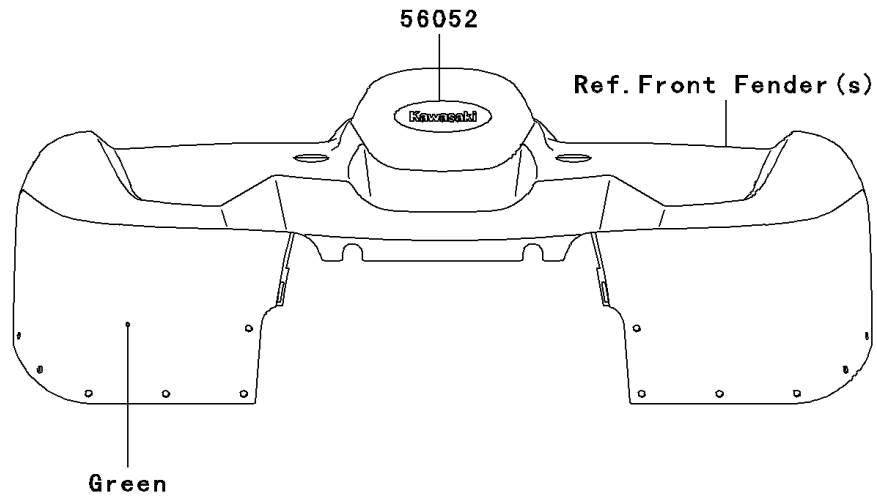

2003 Prairie 360

PARTS DIAGRAM

Decals(Green)(B1)

F2861A

2003 Prairie 360

PARTS LIST

Decals(Green)(B1)

ITEM NAME

PART NUMBER

QUANTITY
