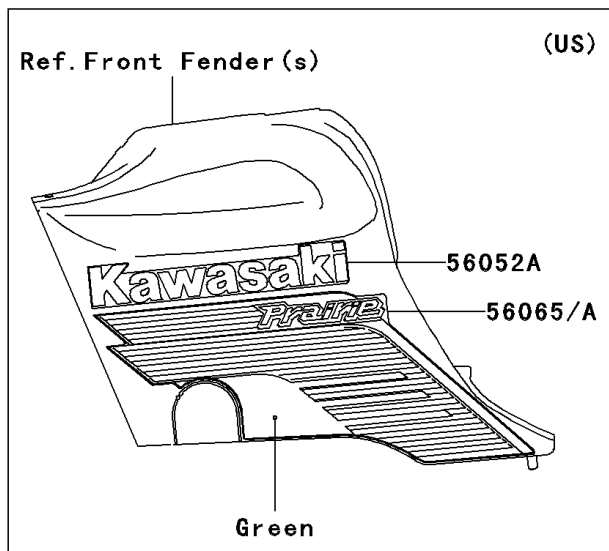

2003 Prairie 360

PARTS DIAGRAM

Decals(Green)(B1)

F2861A

2003 Prairie 360

PARTS LIST

Decals(Green)(B1)

ITEM NAME

PART NUMBER

QUANTITY
