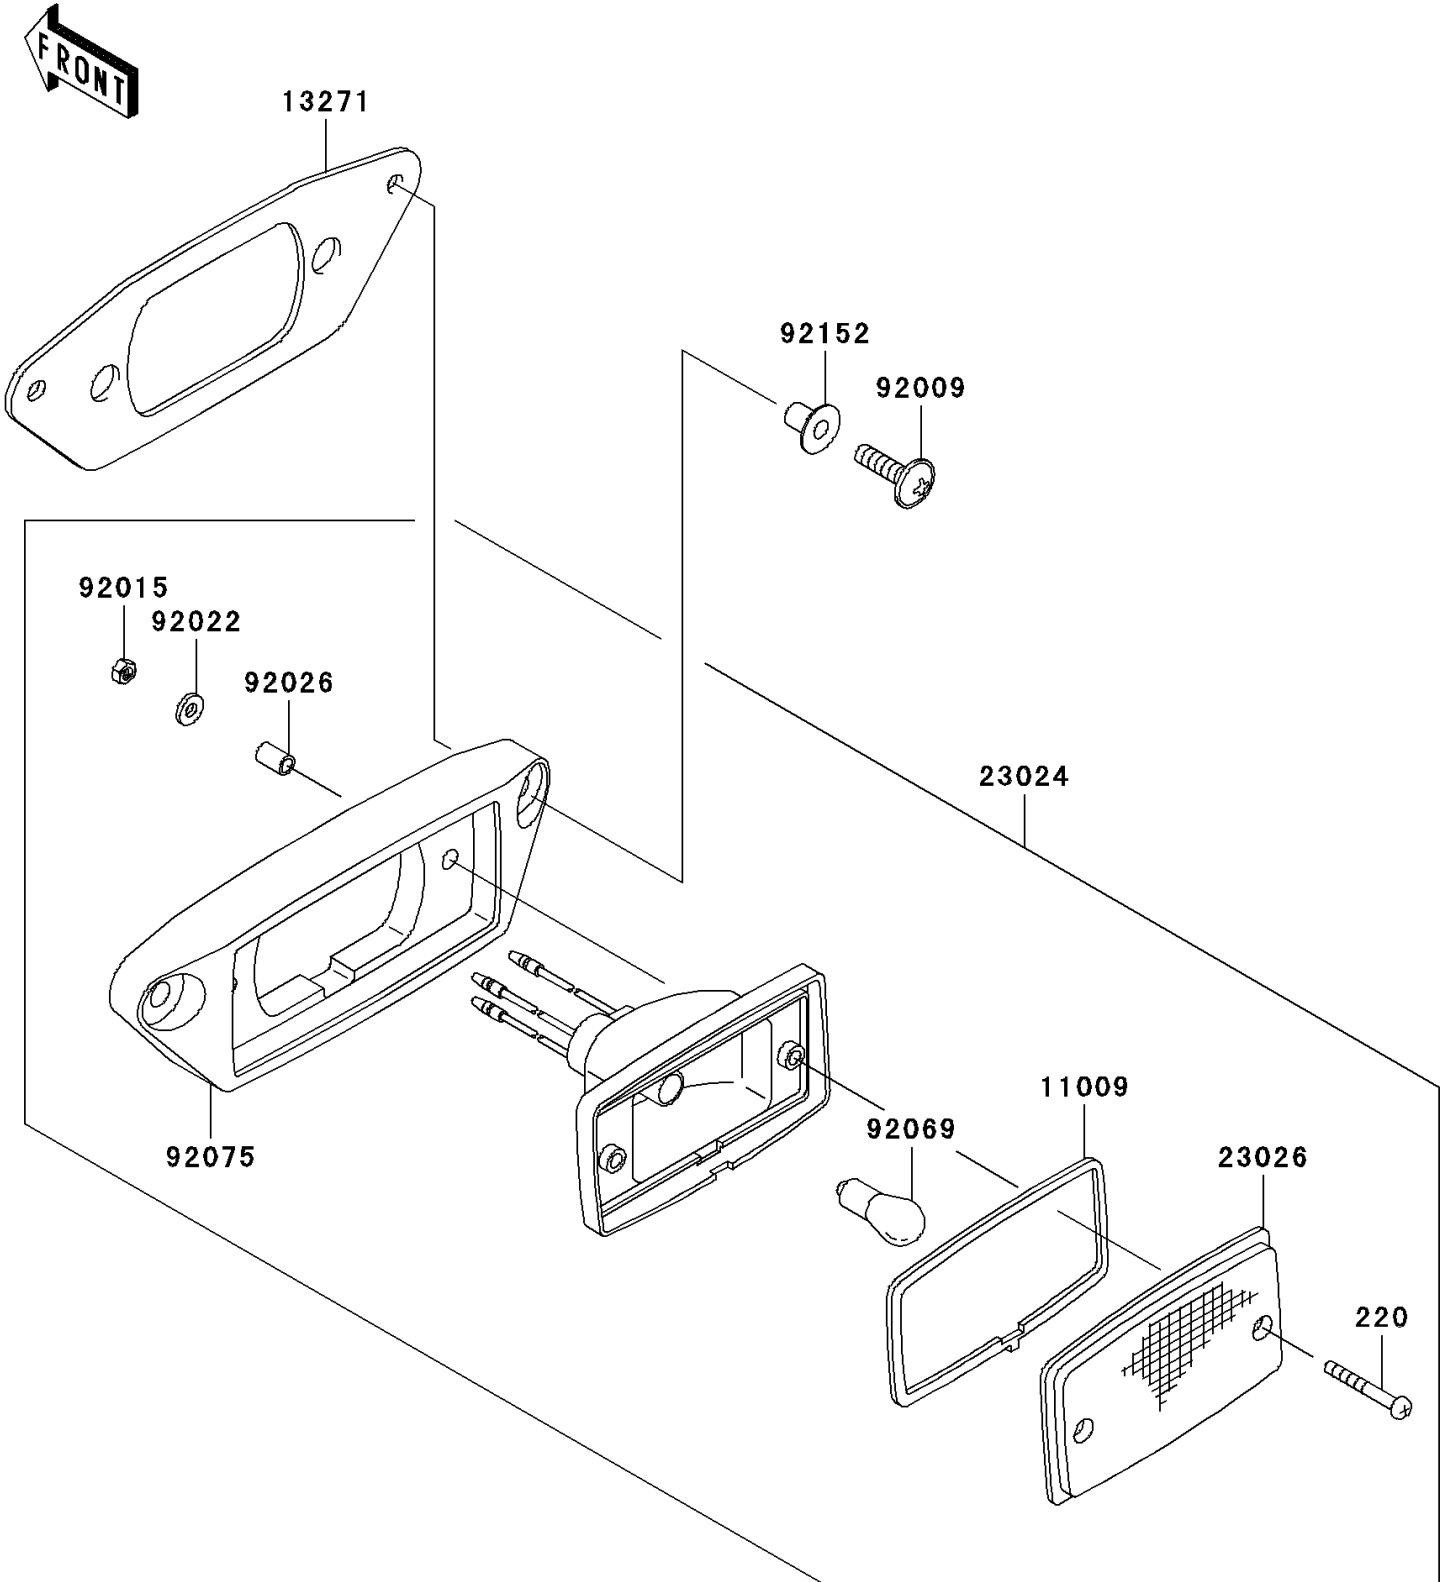

2004 Prairie 360

PARTS DIAGRAM

Taillight(s)(JKBVFHB1 3B503052-)

F2720A

2004 Prairie 360

PARTS LIST

Taillight(s)(JKBVFHB1 3B503052-)

ITEM NAME

PART NUMBER

QUANTITY
