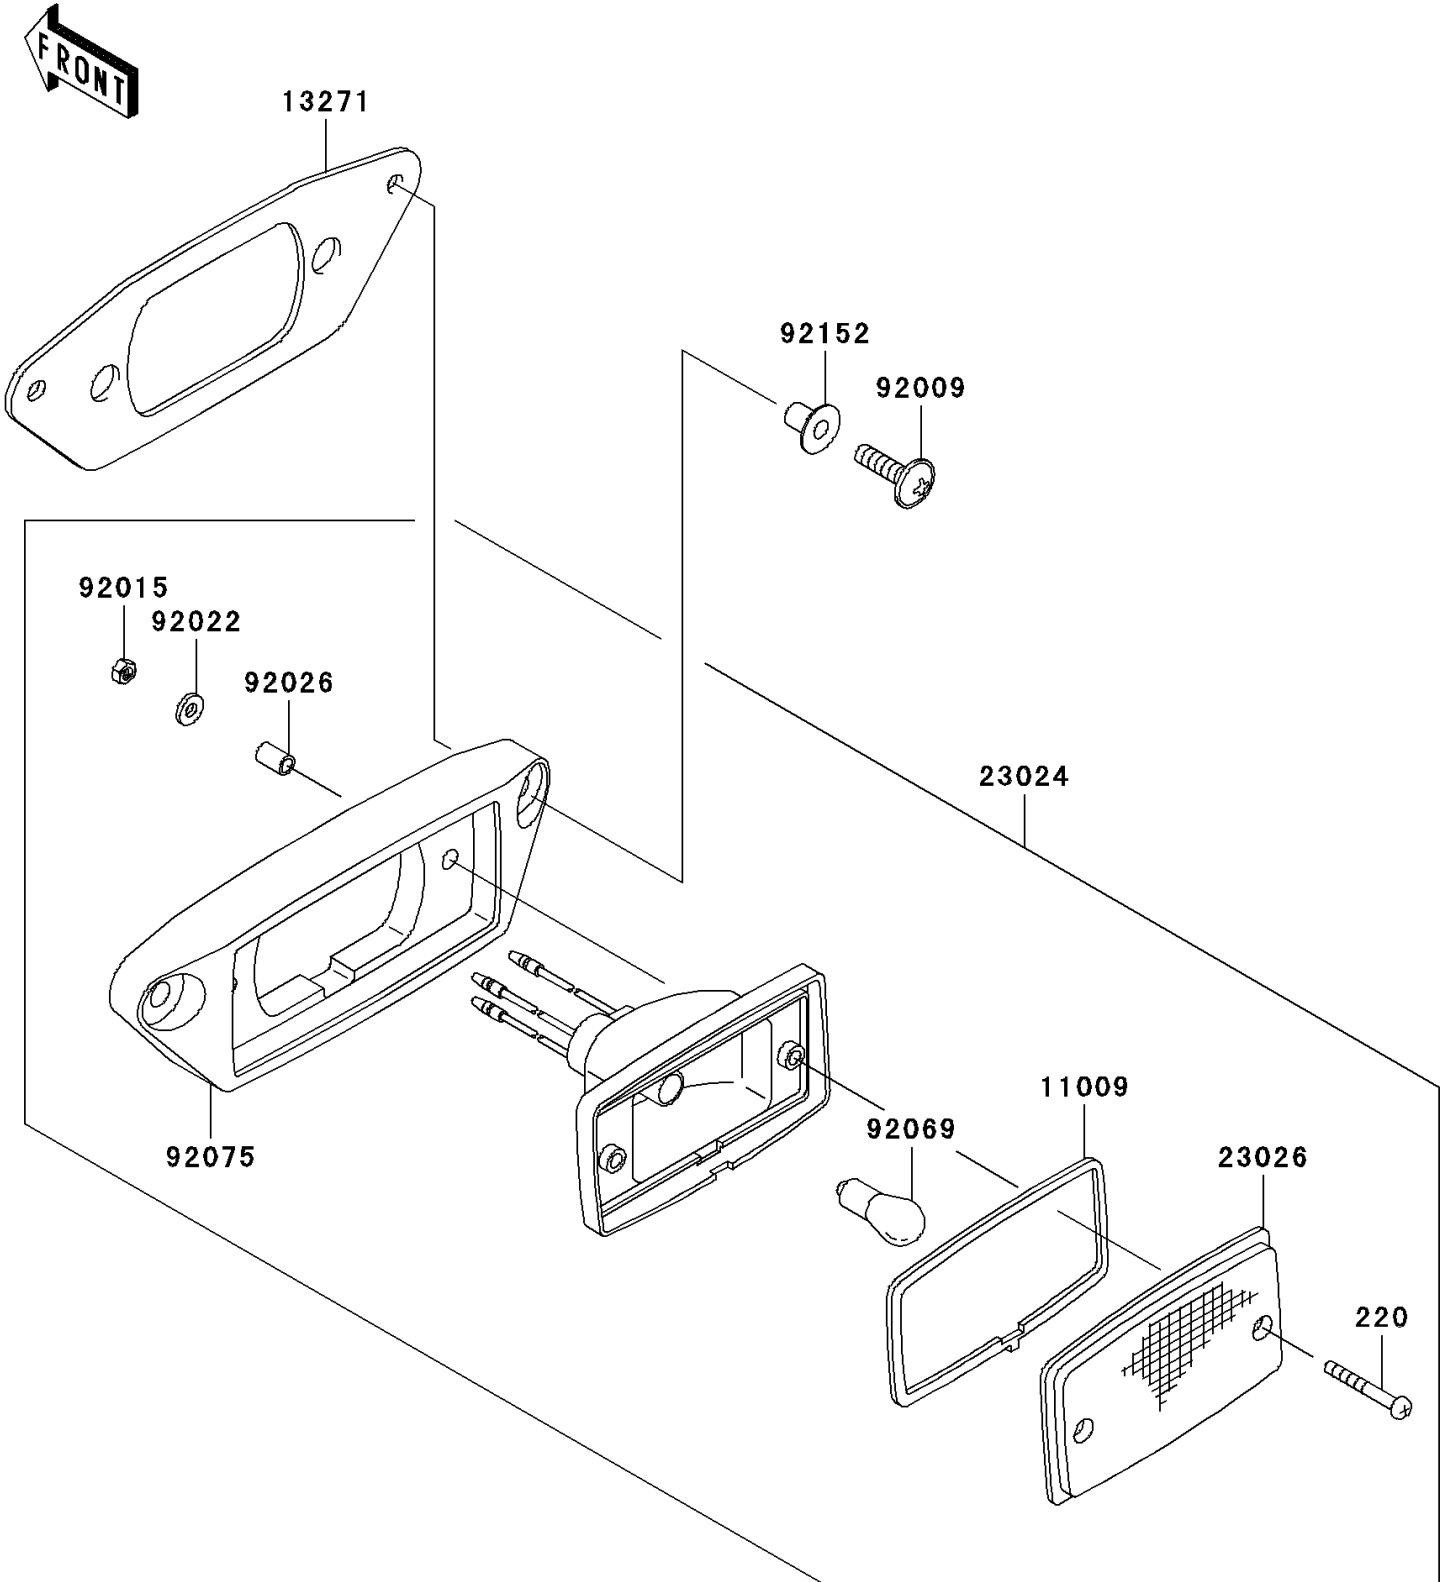

2003 Prairie 360

PARTS DIAGRAM

Taillight(s)(JKBVFHB1 3B503052-)

F2720A

2003 Prairie 360

PARTS LIST

Taillight(s)(JKBVFHB1 3B503052-)

ITEM NAME

PART NUMBER

QUANTITY
