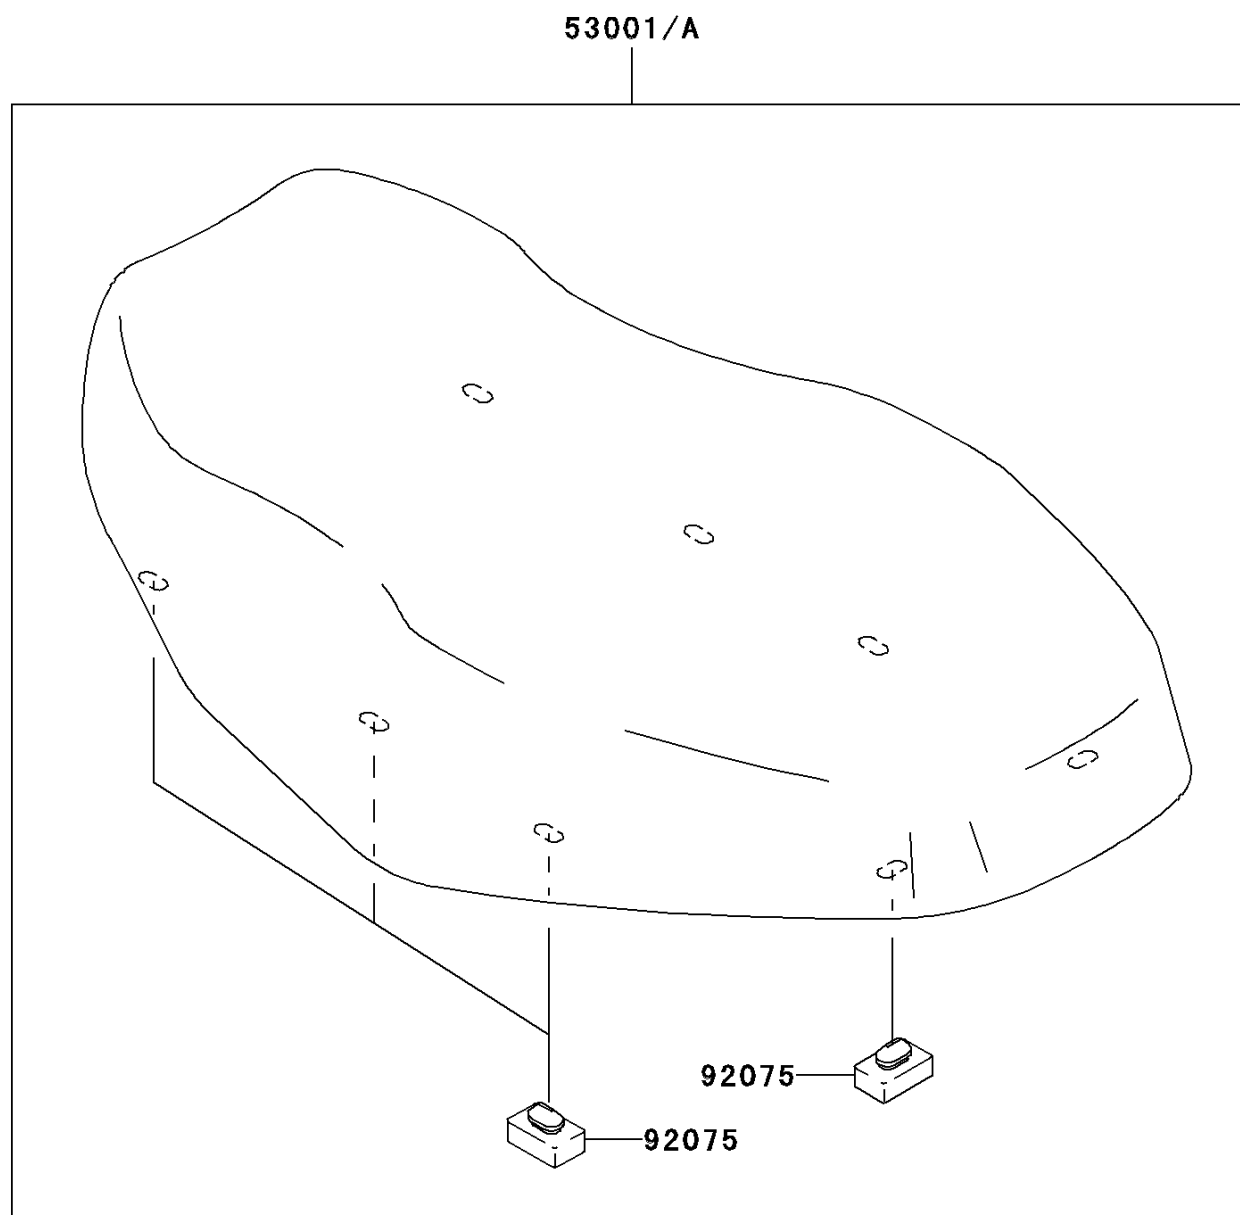

2004 Prairie 360

PARTS DIAGRAM

Seat

F2510

2004 Prairie 360

PARTS LIST

Seat

ITEM NAME

PART NUMBER

QUANTITY
