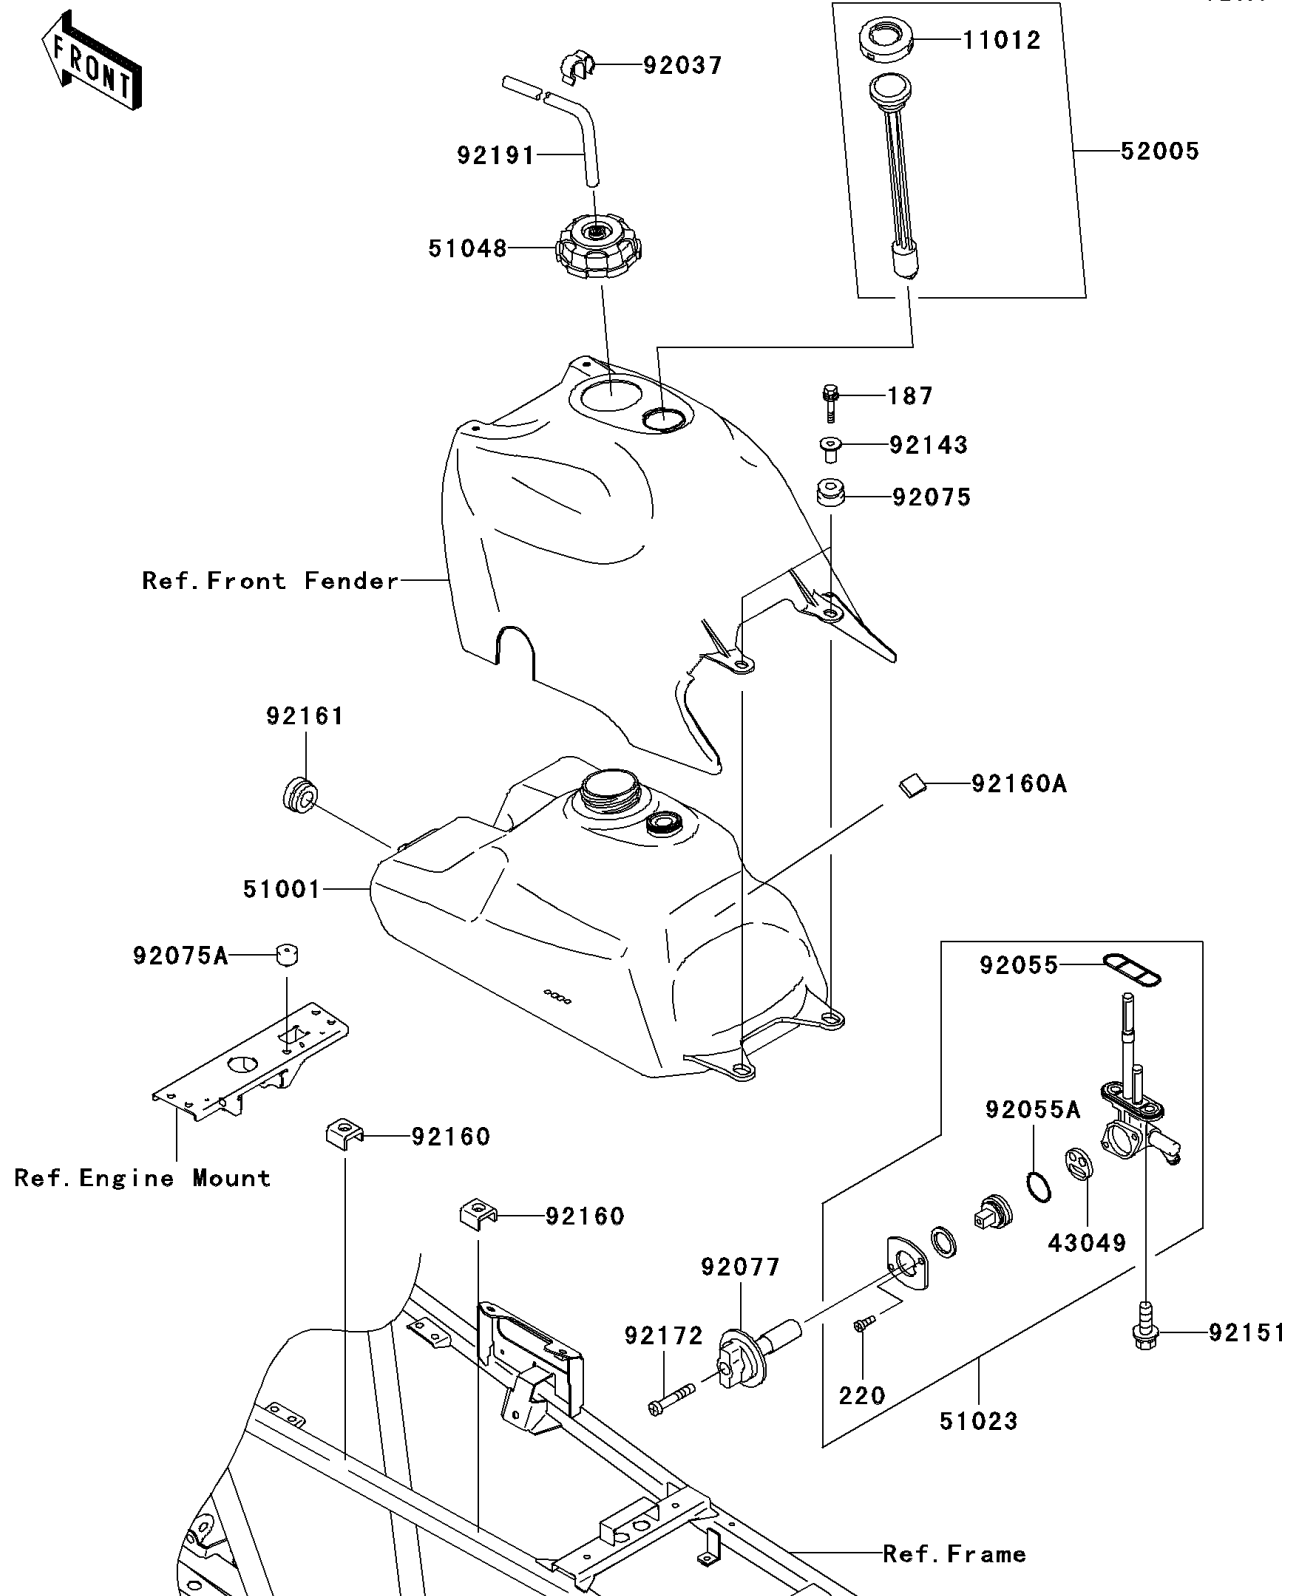

2004 Prairie 360

PARTS DIAGRAM

Fuel Tank

F2410

2004 Prairie 360

PARTS LIST

Fuel Tank

ITEM NAME

PART NUMBER

QUANTITY
