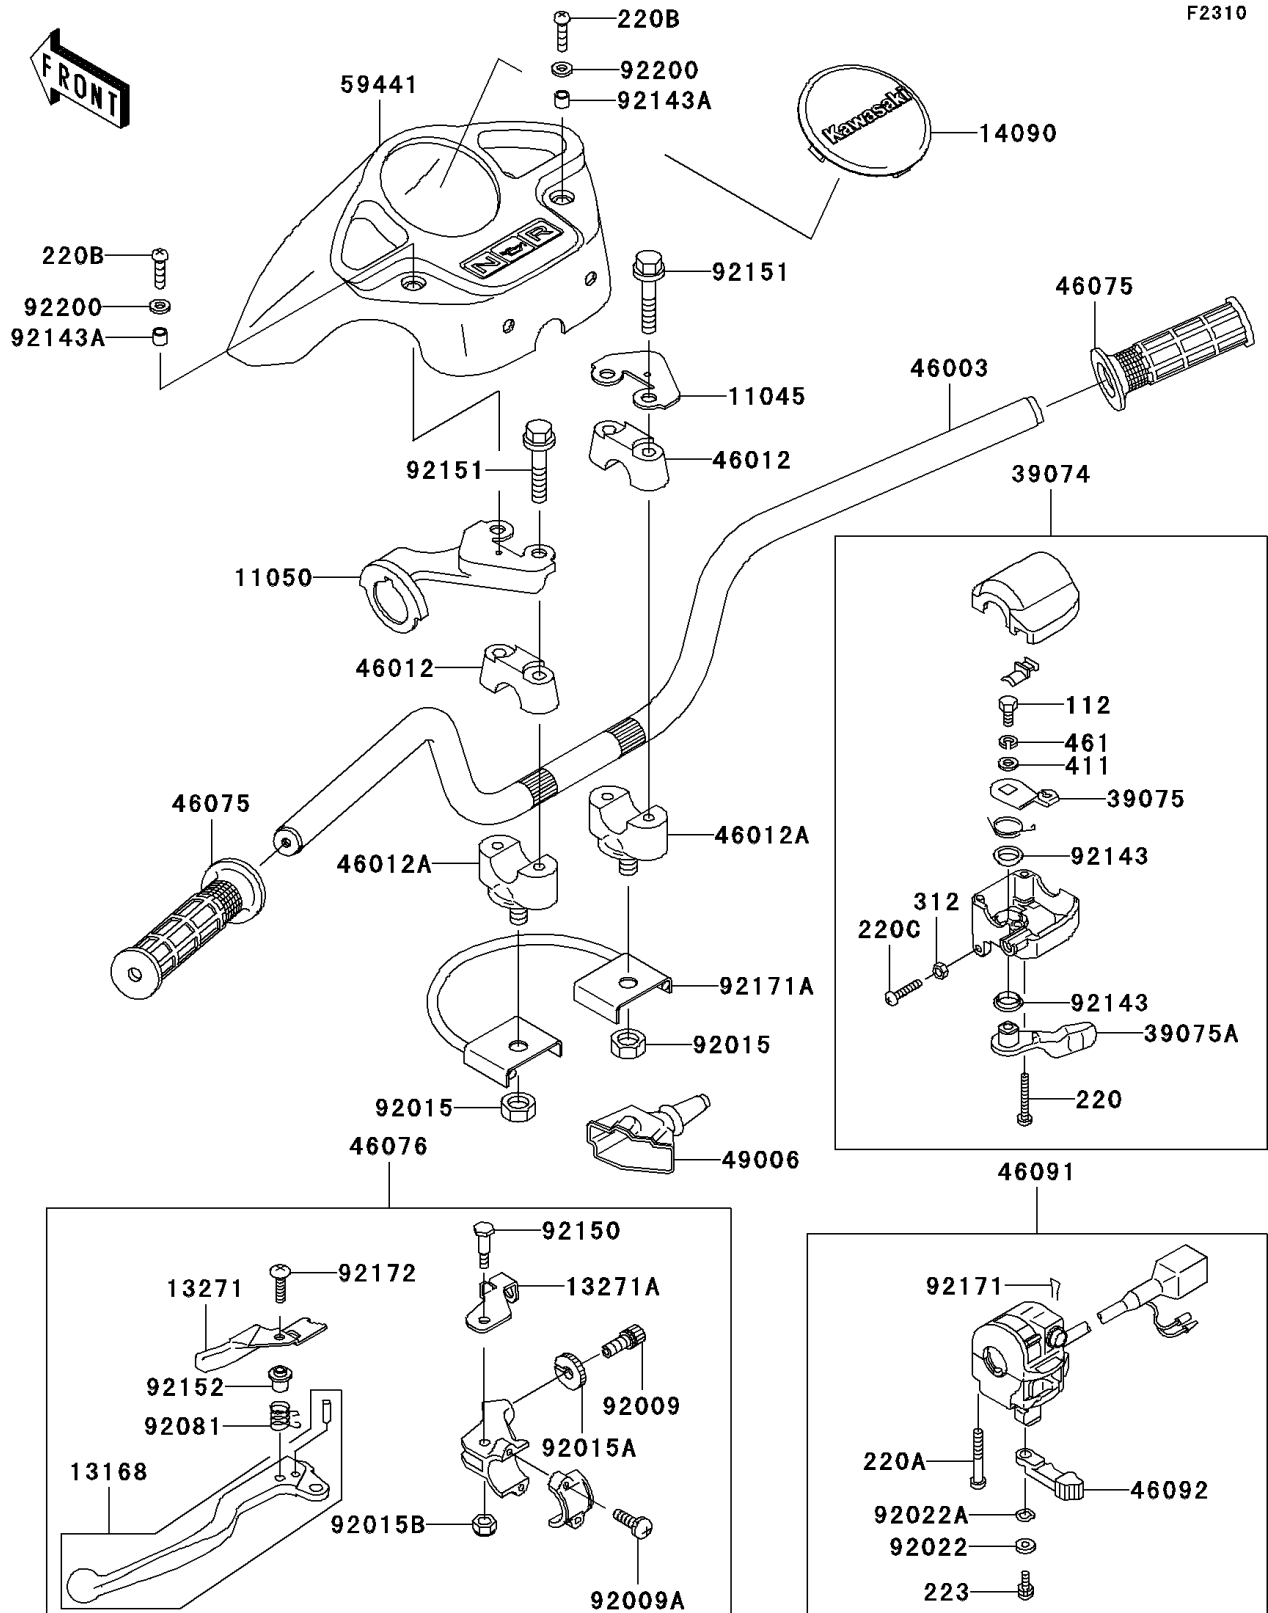

2004 Prairie 360

PARTS DIAGRAM

Handlebar

2004 Prairie 360

PARTS LIST

Handlebar

ITEM NAME

PART NUMBER

QUANTITY
