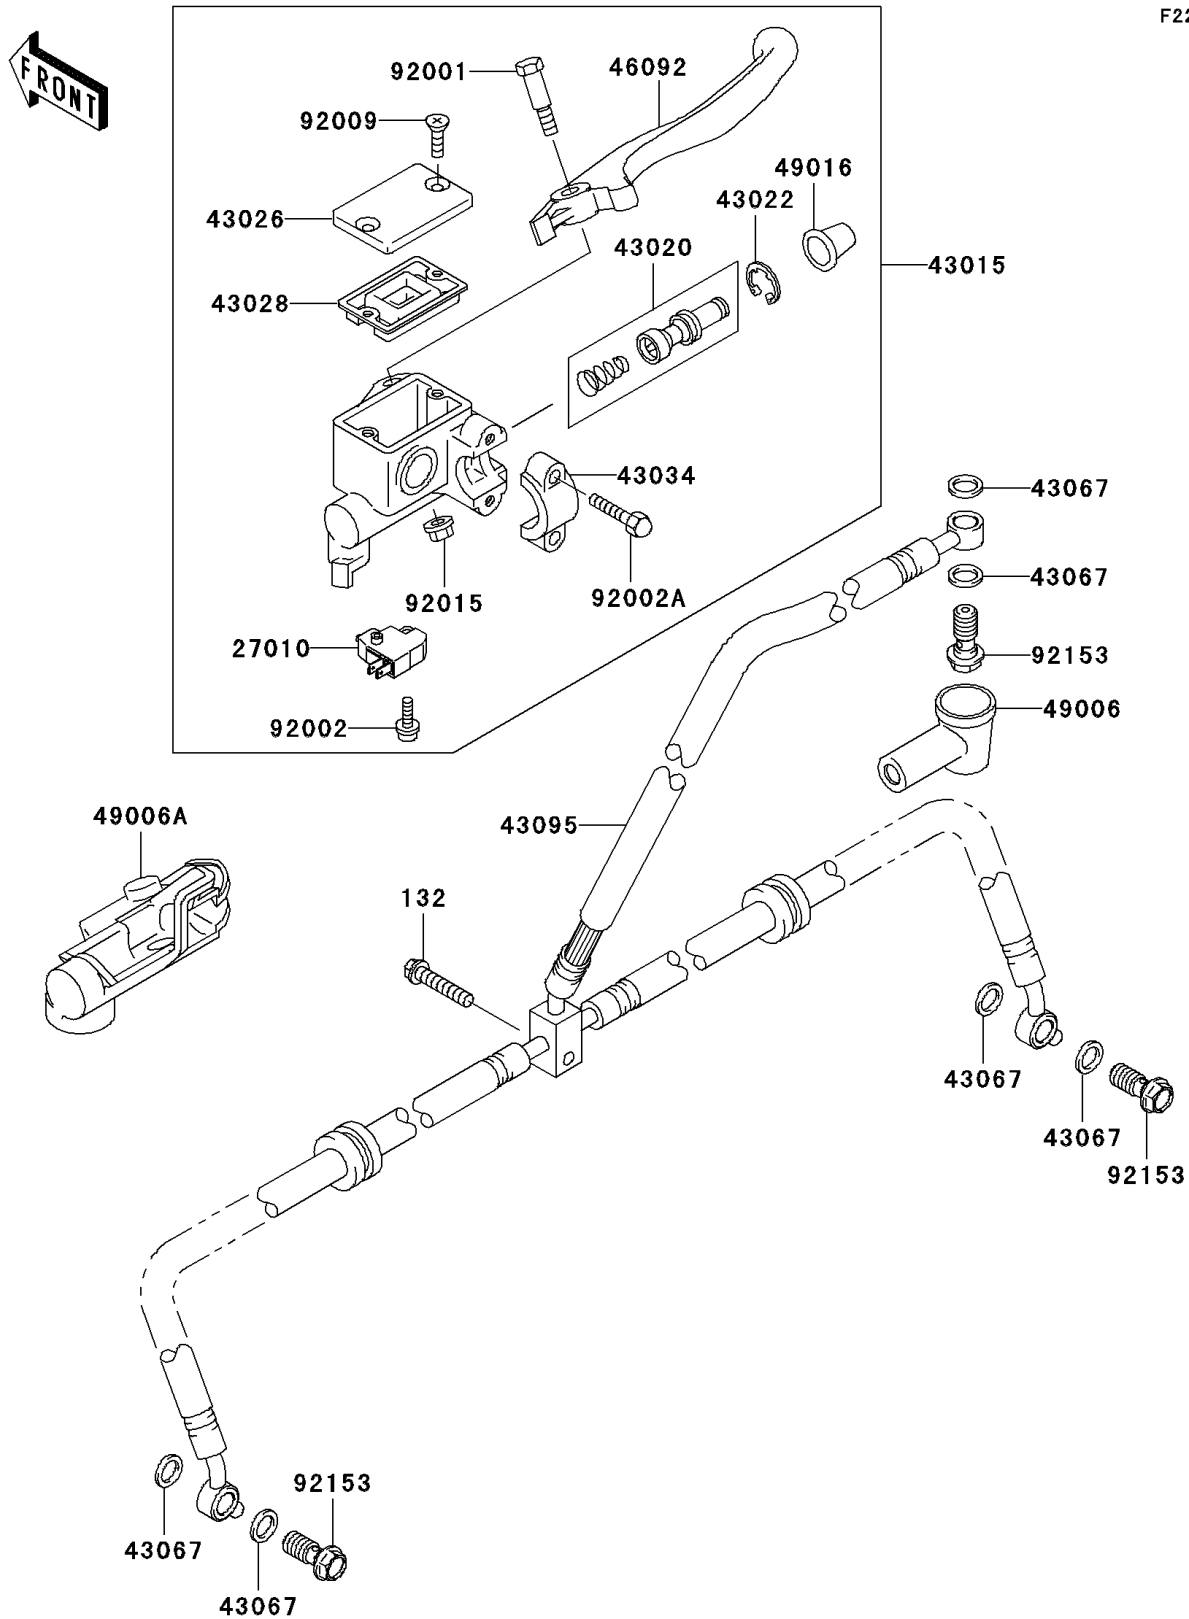

2004 Prairie 360

PARTS DIAGRAM

Front Master Cylinder

2004 Prairie 360

PARTS LIST

Front Master Cylinder

ITEM NAME

PART NUMBER

QUANTITY
