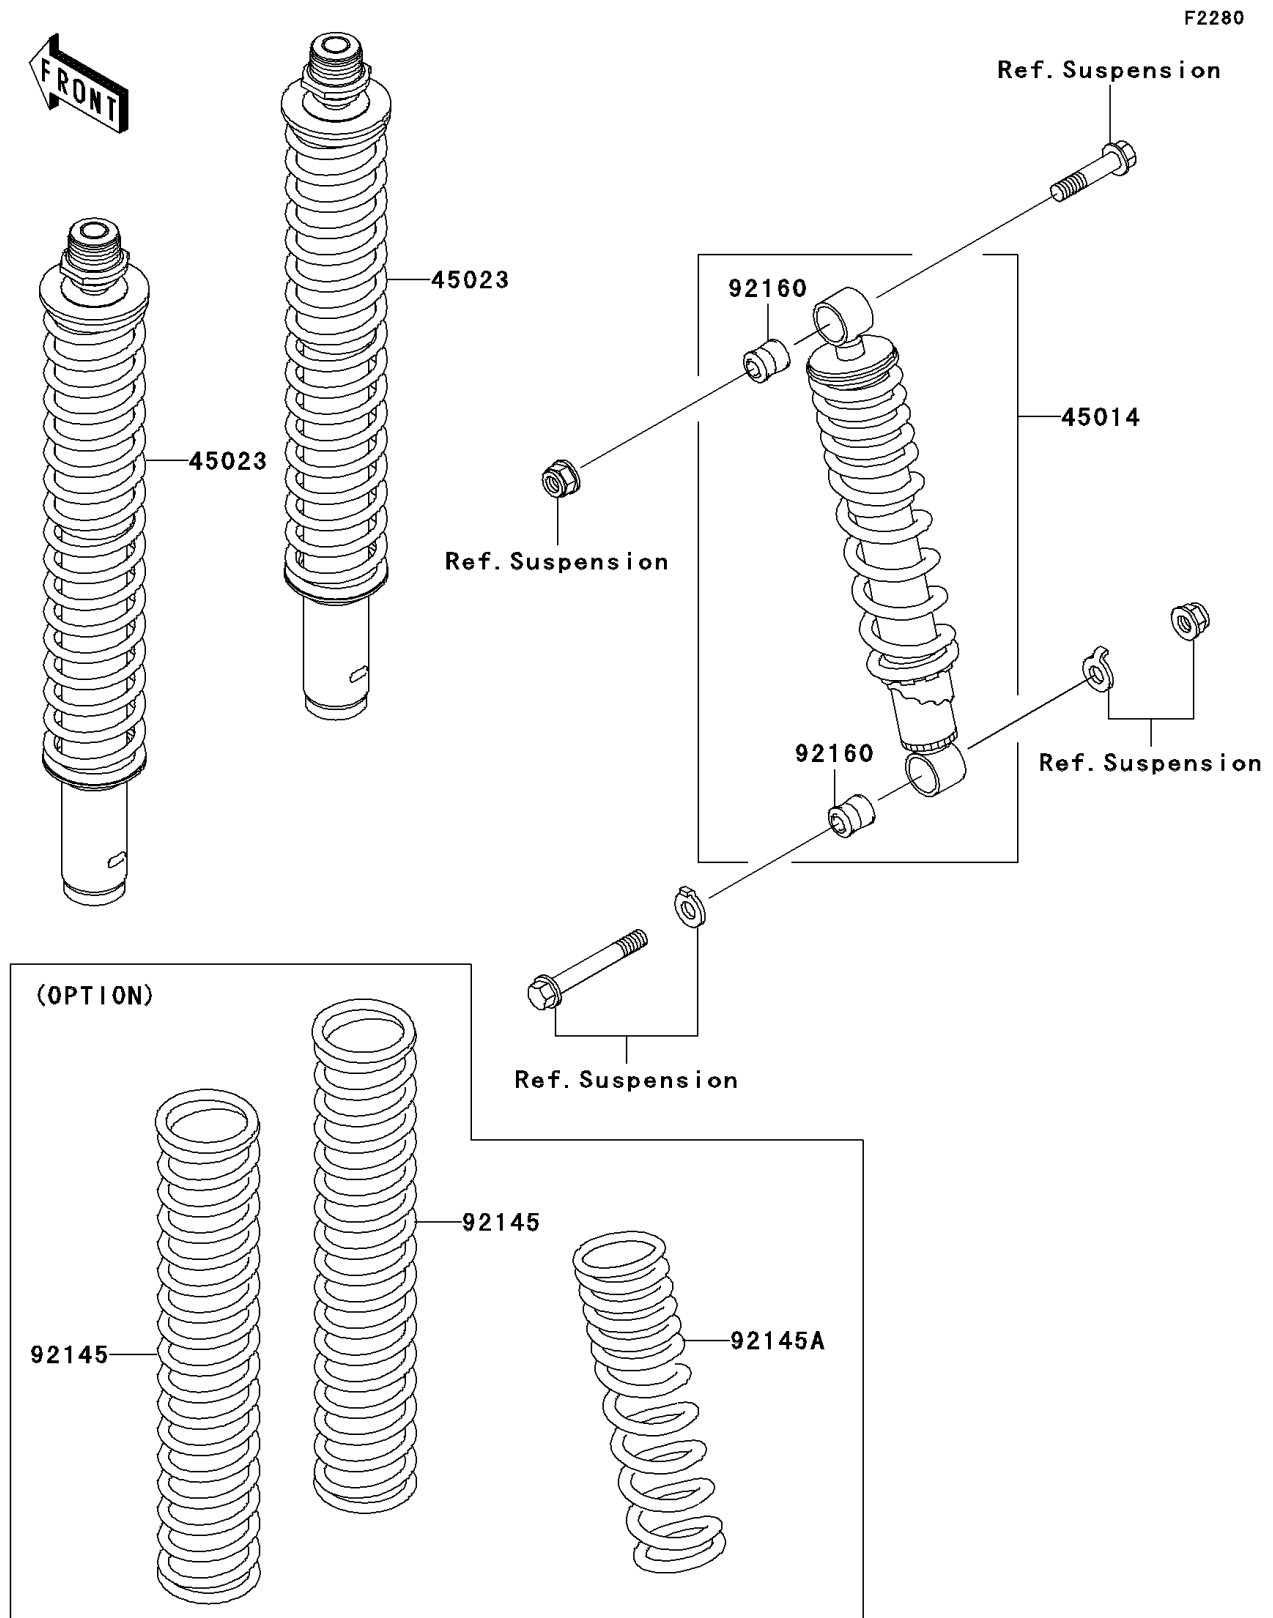

2004 Prairie 360

PARTS DIAGRAM

Shock Absorber(s)

2004 Prairie 360

PARTS LIST

Shock Absorber(s)

ITEM NAME

PART NUMBER

QUANTITY
