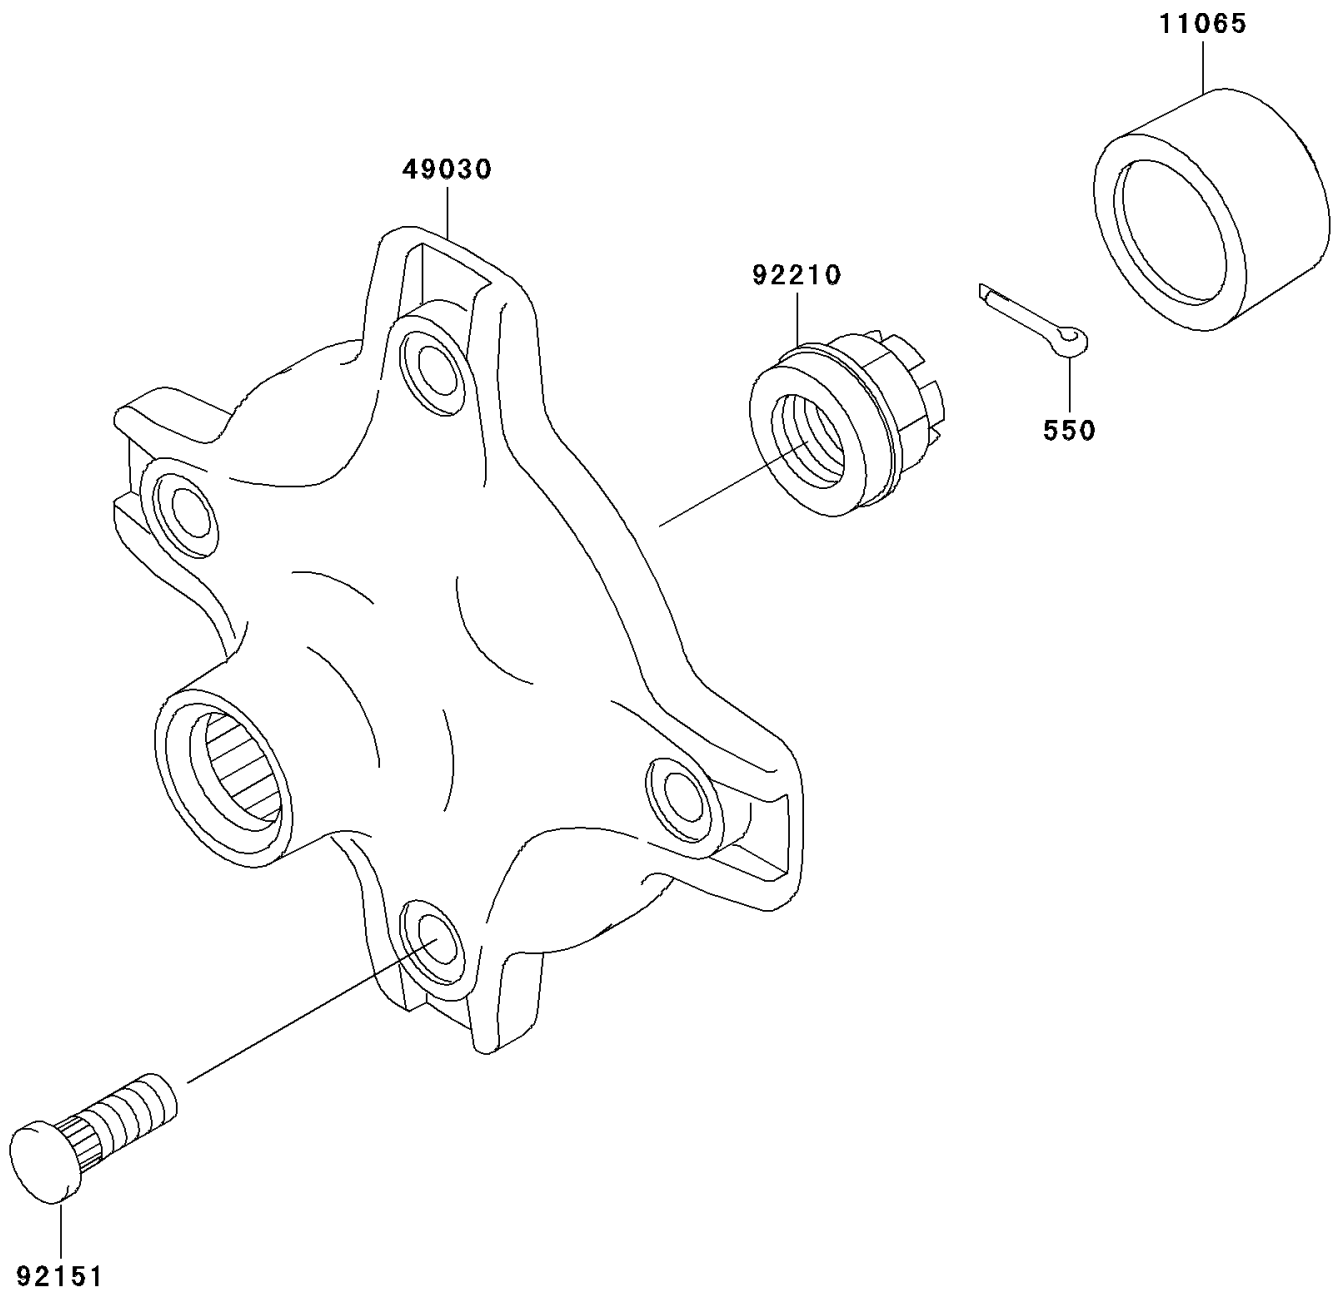

2003 Prairie 360

PARTS DIAGRAM

Rear Hub

F2240

2003 Prairie 360

PARTS LIST

Rear Hub

ITEM NAME

PART NUMBER

QUANTITY
