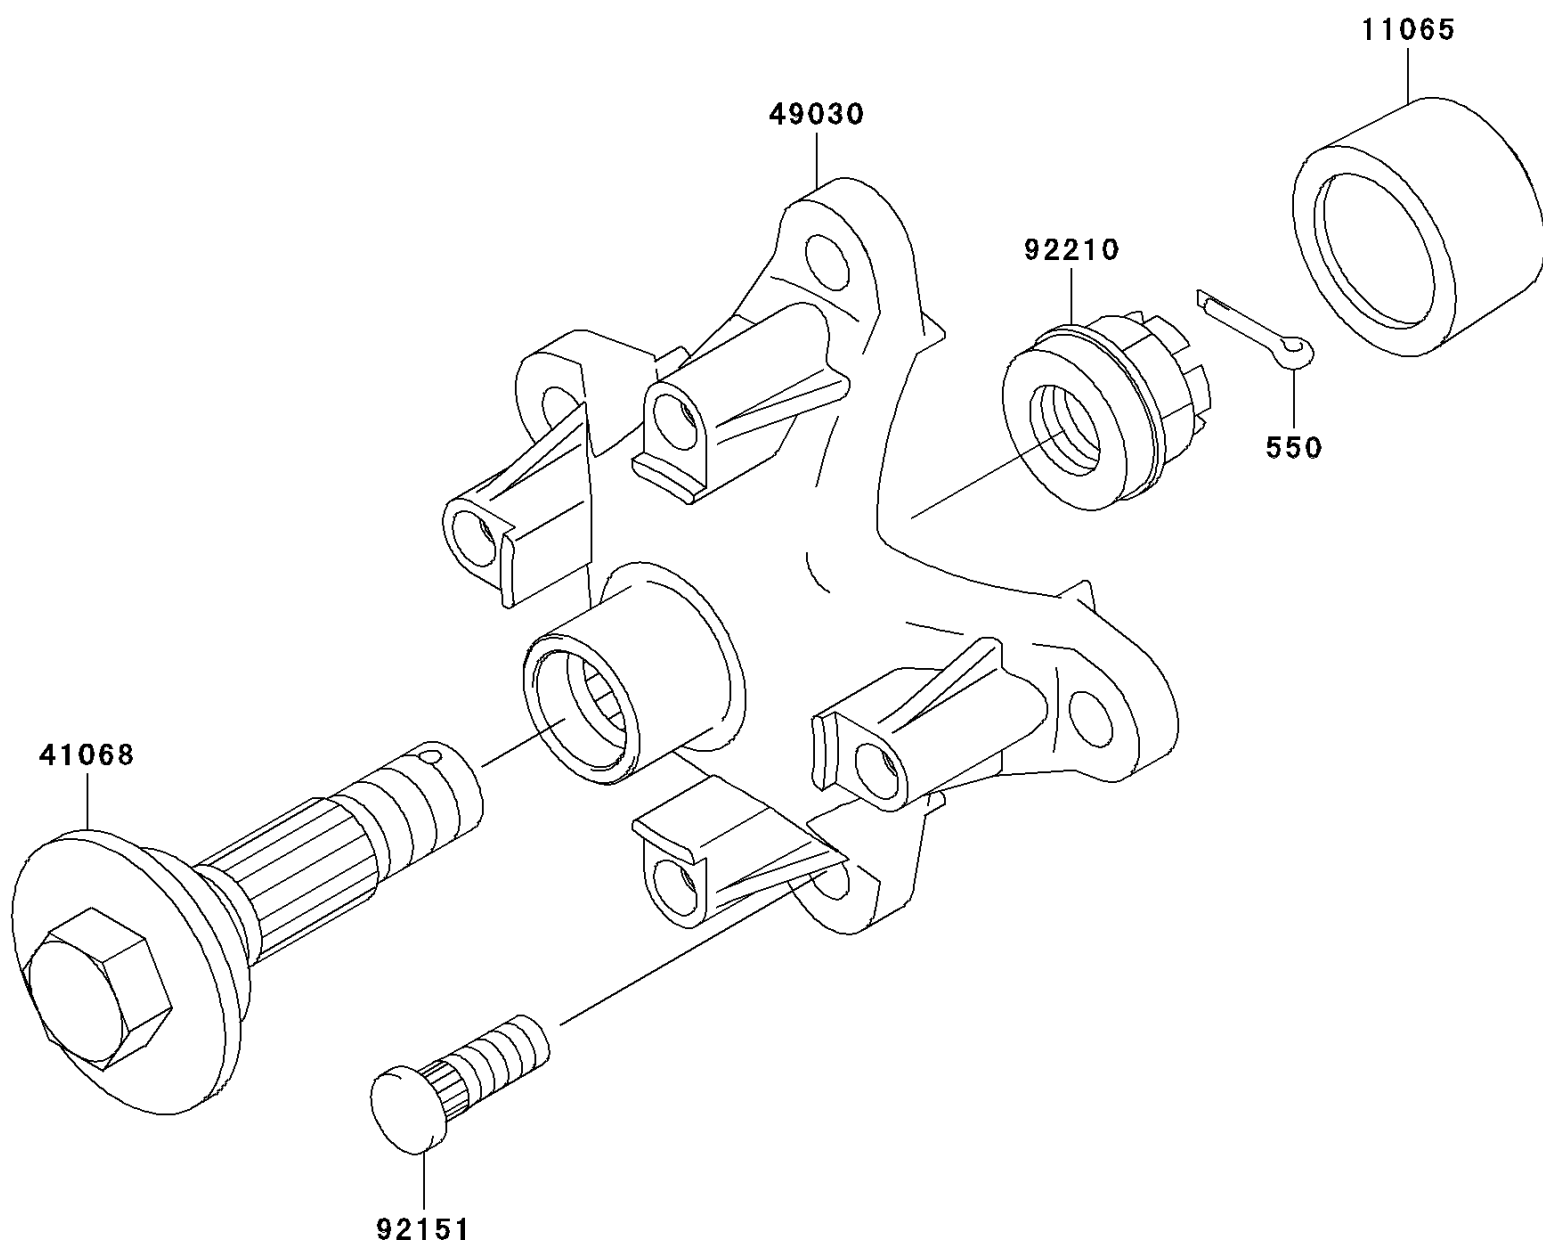

2003 Prairie 360

PARTS DIAGRAM

Front Hub

Kawasaki

Let the Good Times Roll®

F2230

2003 Prairie 360

PARTS LIST

Front Hub

ITEM NAME

PART NUMBER

QUANTITY
