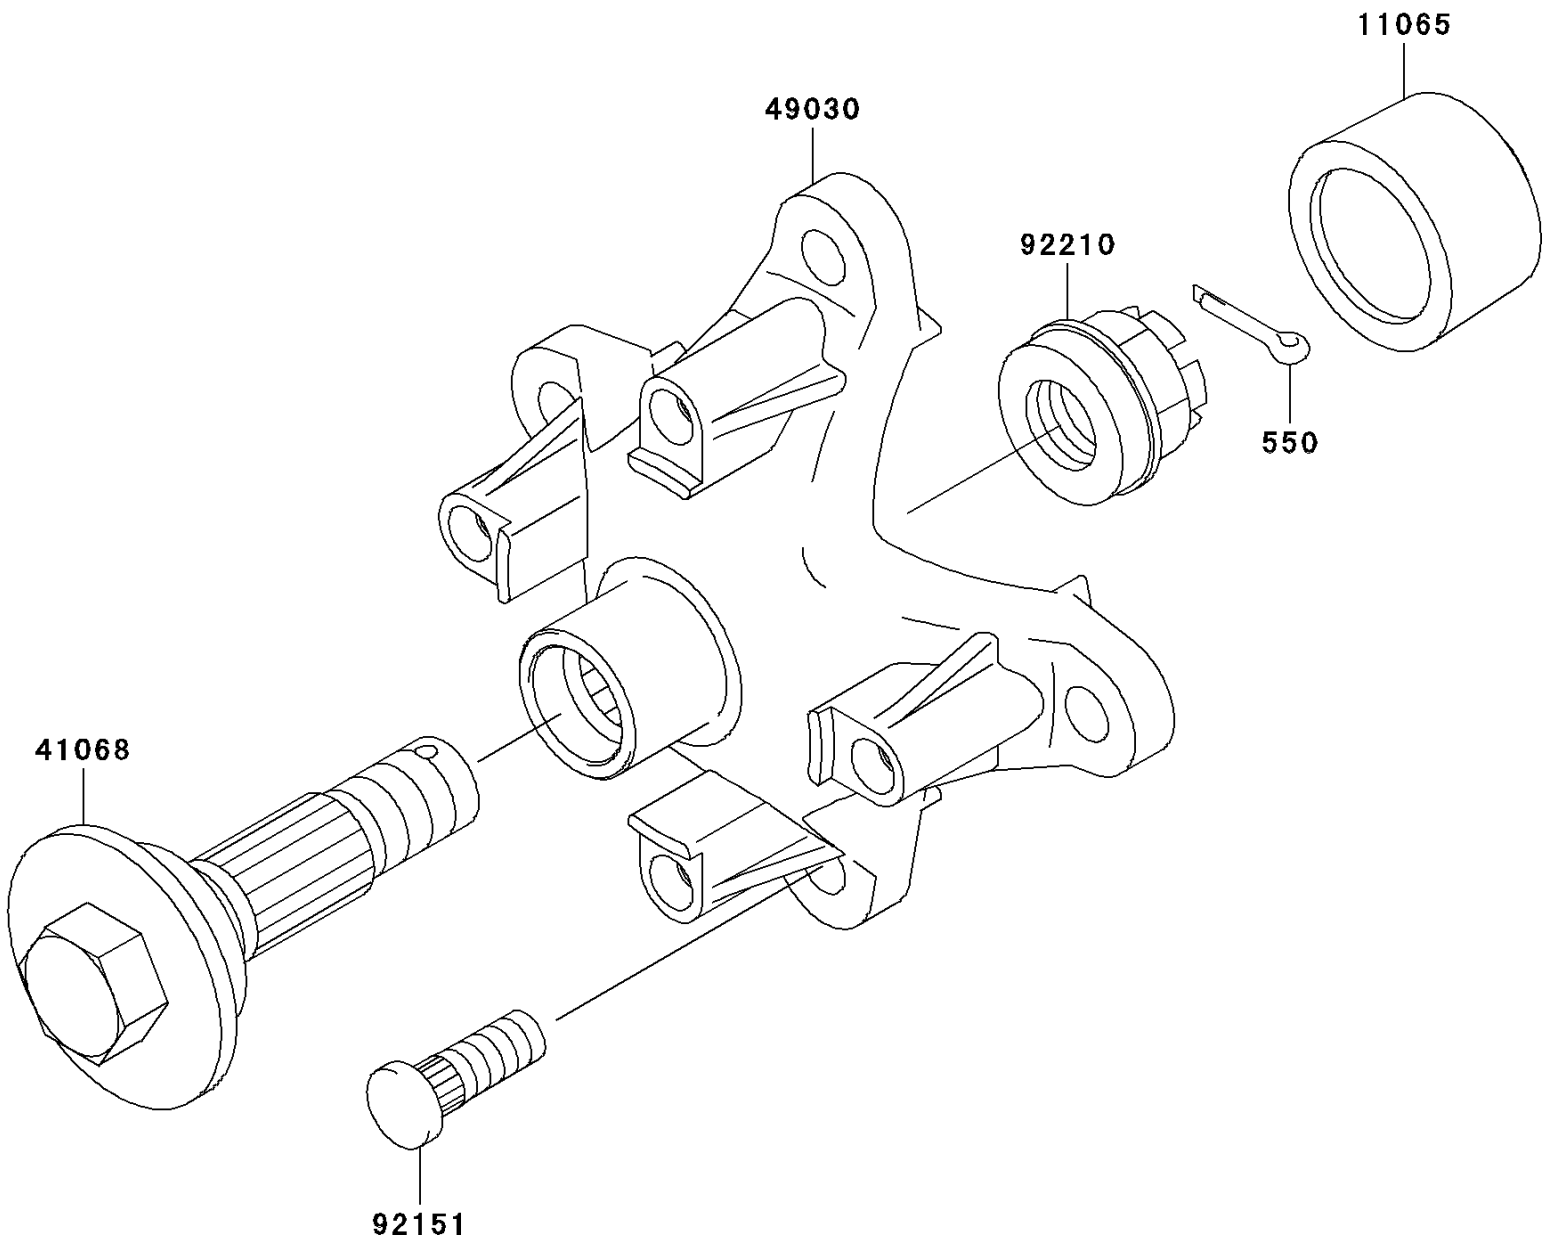

2005 Prairie 360

PARTS DIAGRAM

Front Hub

F2230

2005 Prairie 360

PARTS LIST

Front Hub

ITEM NAME	PART NUMBER	QUANTITY
PIN-COTTER,4.0X25 (Ref # 550)	550D4025	2
CAP,WHEEL (Ref # 11065)	11065-1153	2
AXLE,FR (Ref # 41068)	41068-7501	2
HUB,FR (Ref # 49030)	49030-1135	2
BOLT,10X29.5 (Ref # 92151)	92151-1392	8
NUT,CASTLE,18MM (Ref # 92210)	92210-1349	2