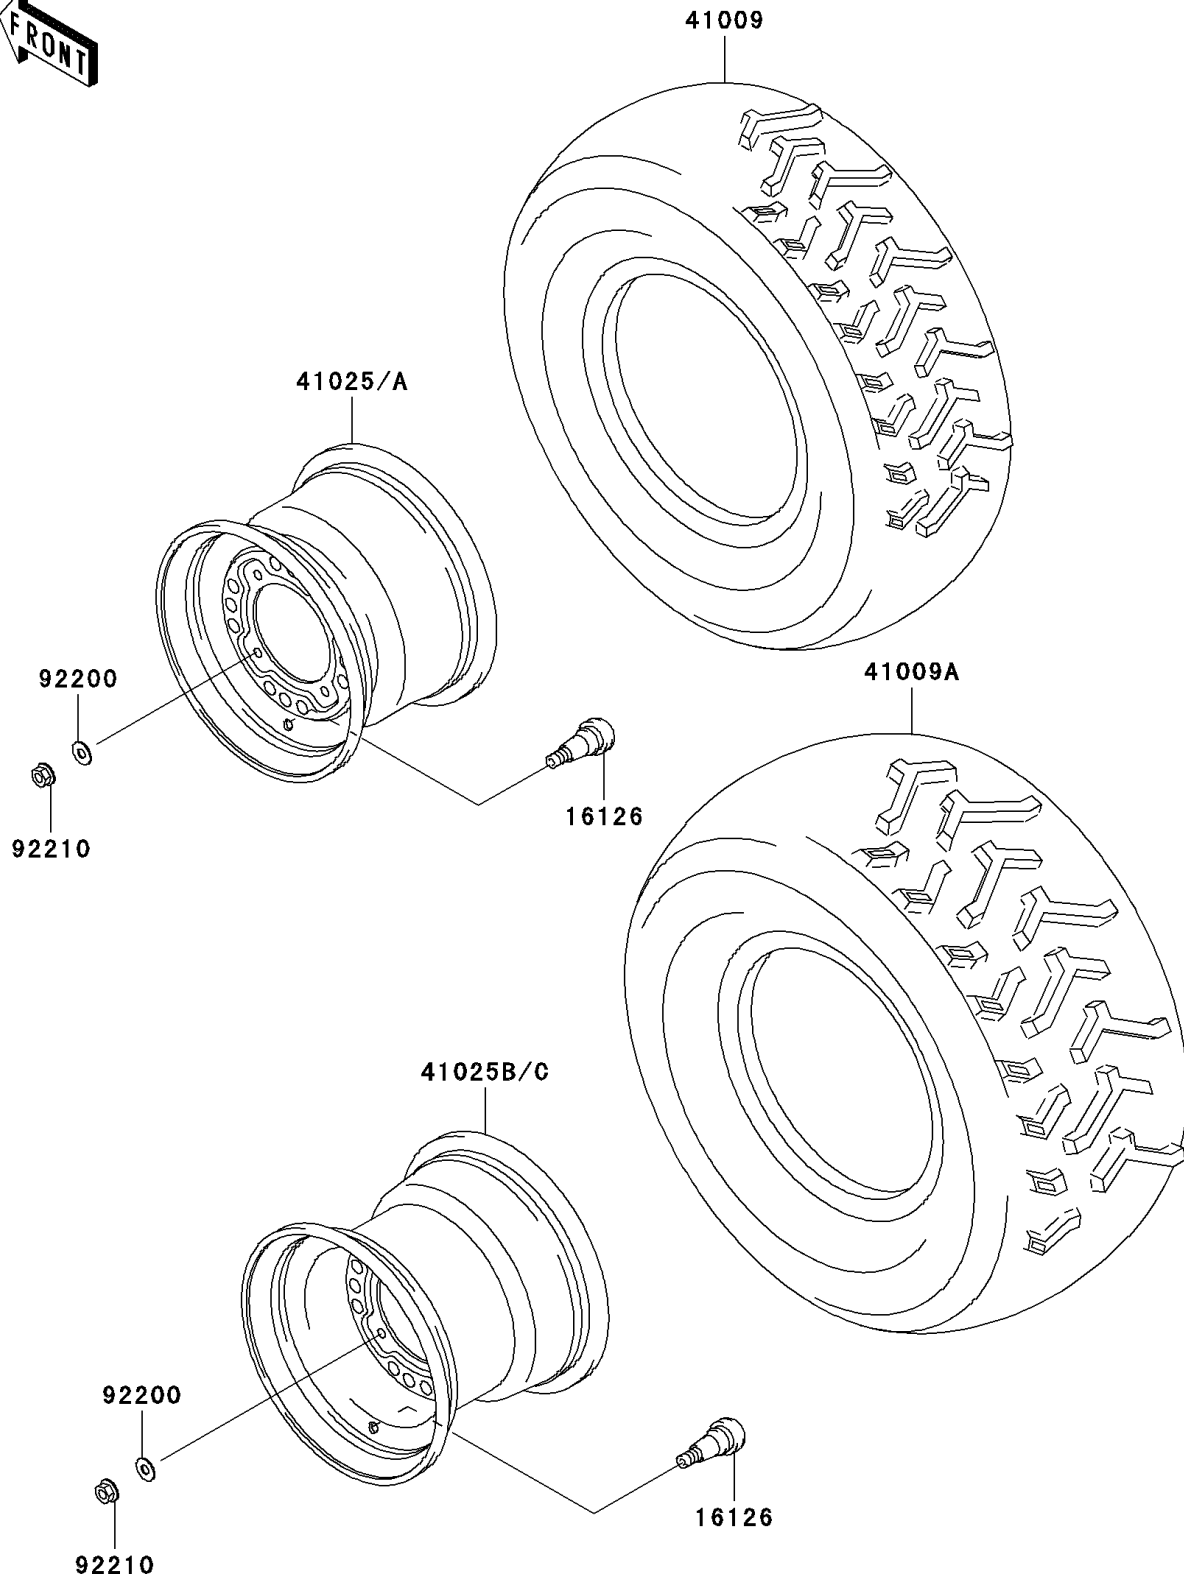

2005 Prairie 360

PARTS DIAGRAM

Wheels/Tires

F2210

2005 Prairie 360

PARTS LIST

Wheels/Tires

ITEM NAME

PART NUMBER

QUANTITY
