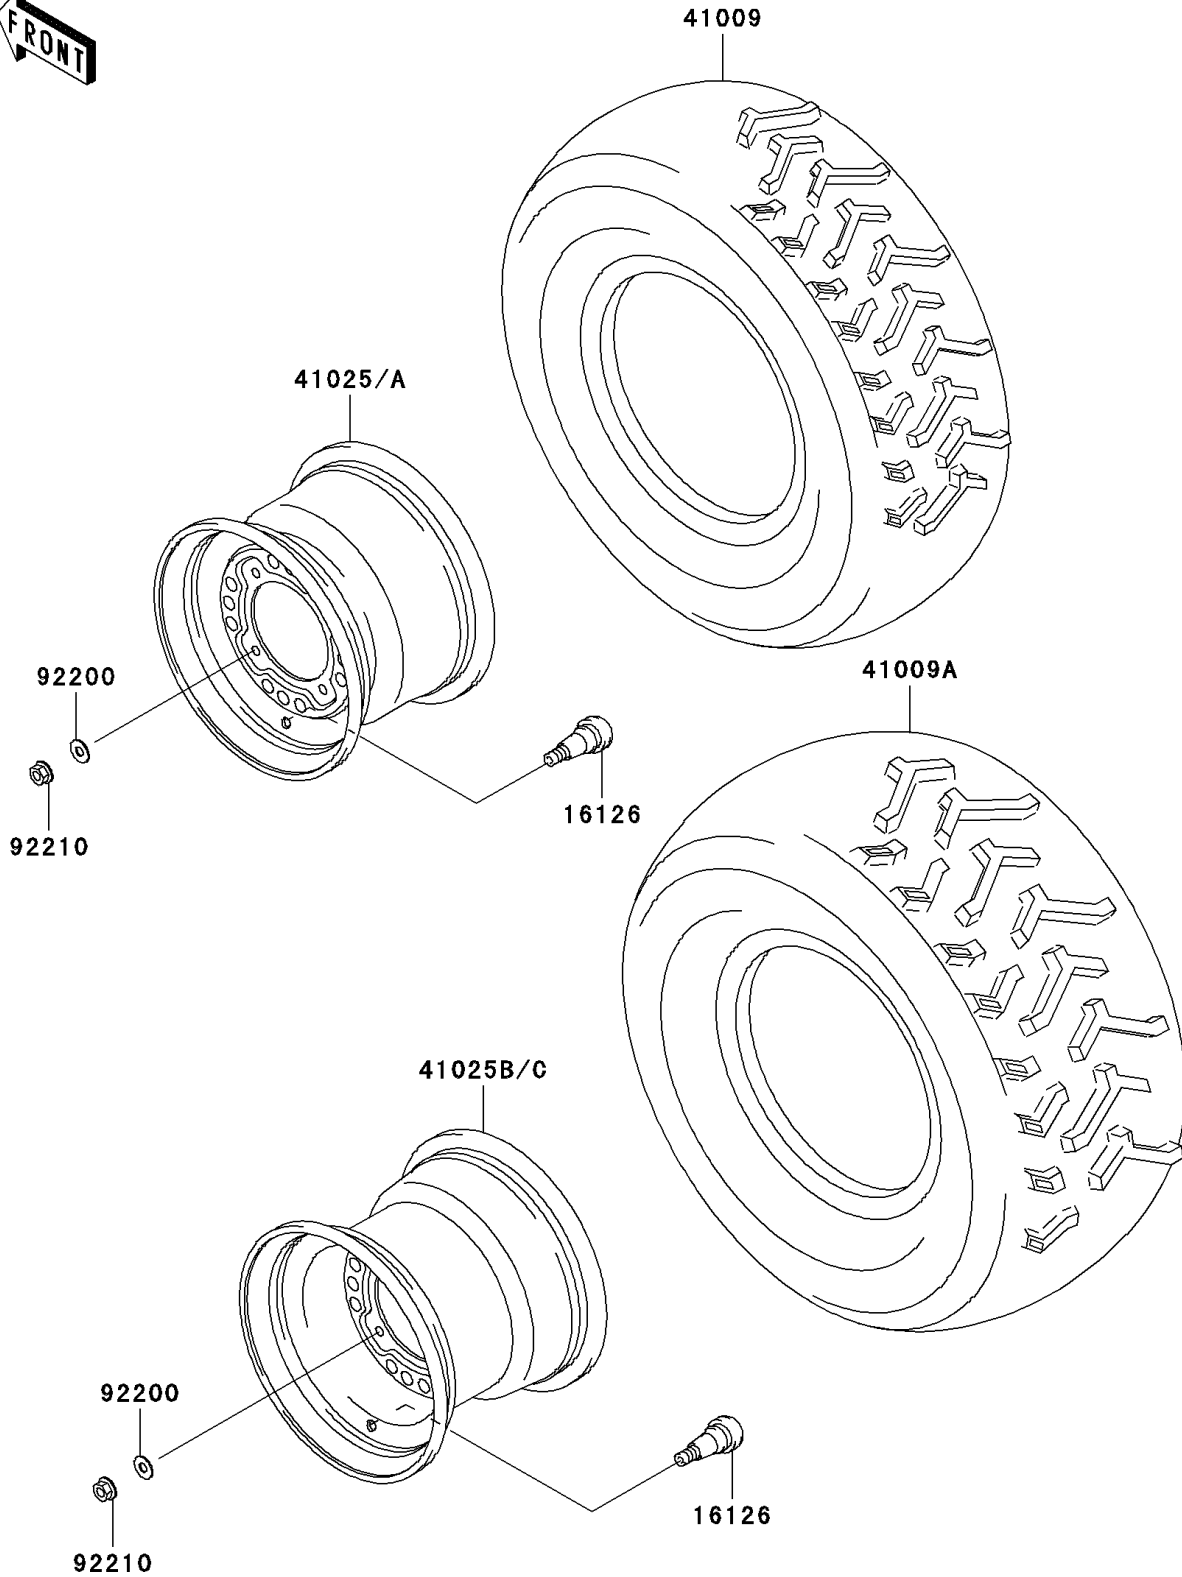

2004 Prairie 360

PARTS DIAGRAM

Wheels/Tires

F2210

2004 Prairie 360

PARTS LIST

Wheels/Tires

ITEM NAME

PART NUMBER

QUANTITY
