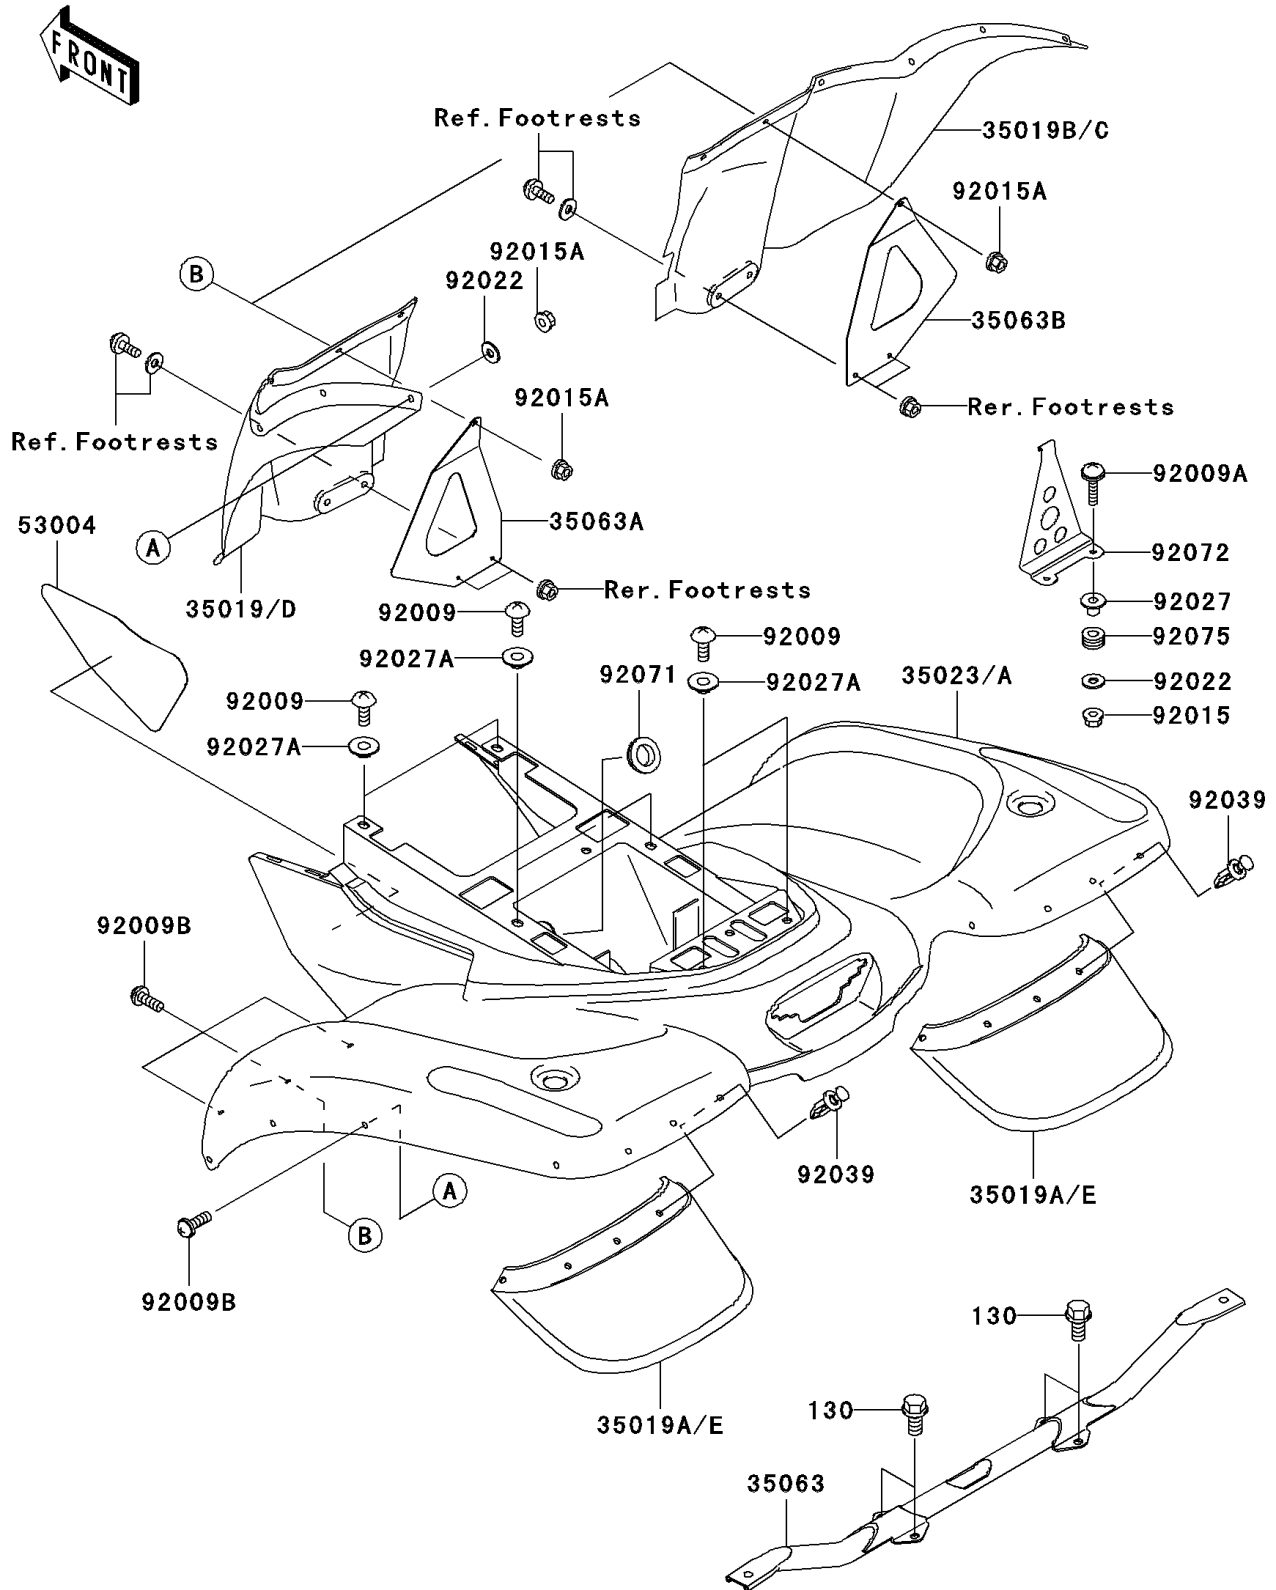

2004 Prairie 360

PARTS DIAGRAM

Rear Fender(s)

F2172

2004 Prairie 360

PARTS LIST

Rear Fender(s)

ITEM NAME

PART NUMBER

QUANTITY
