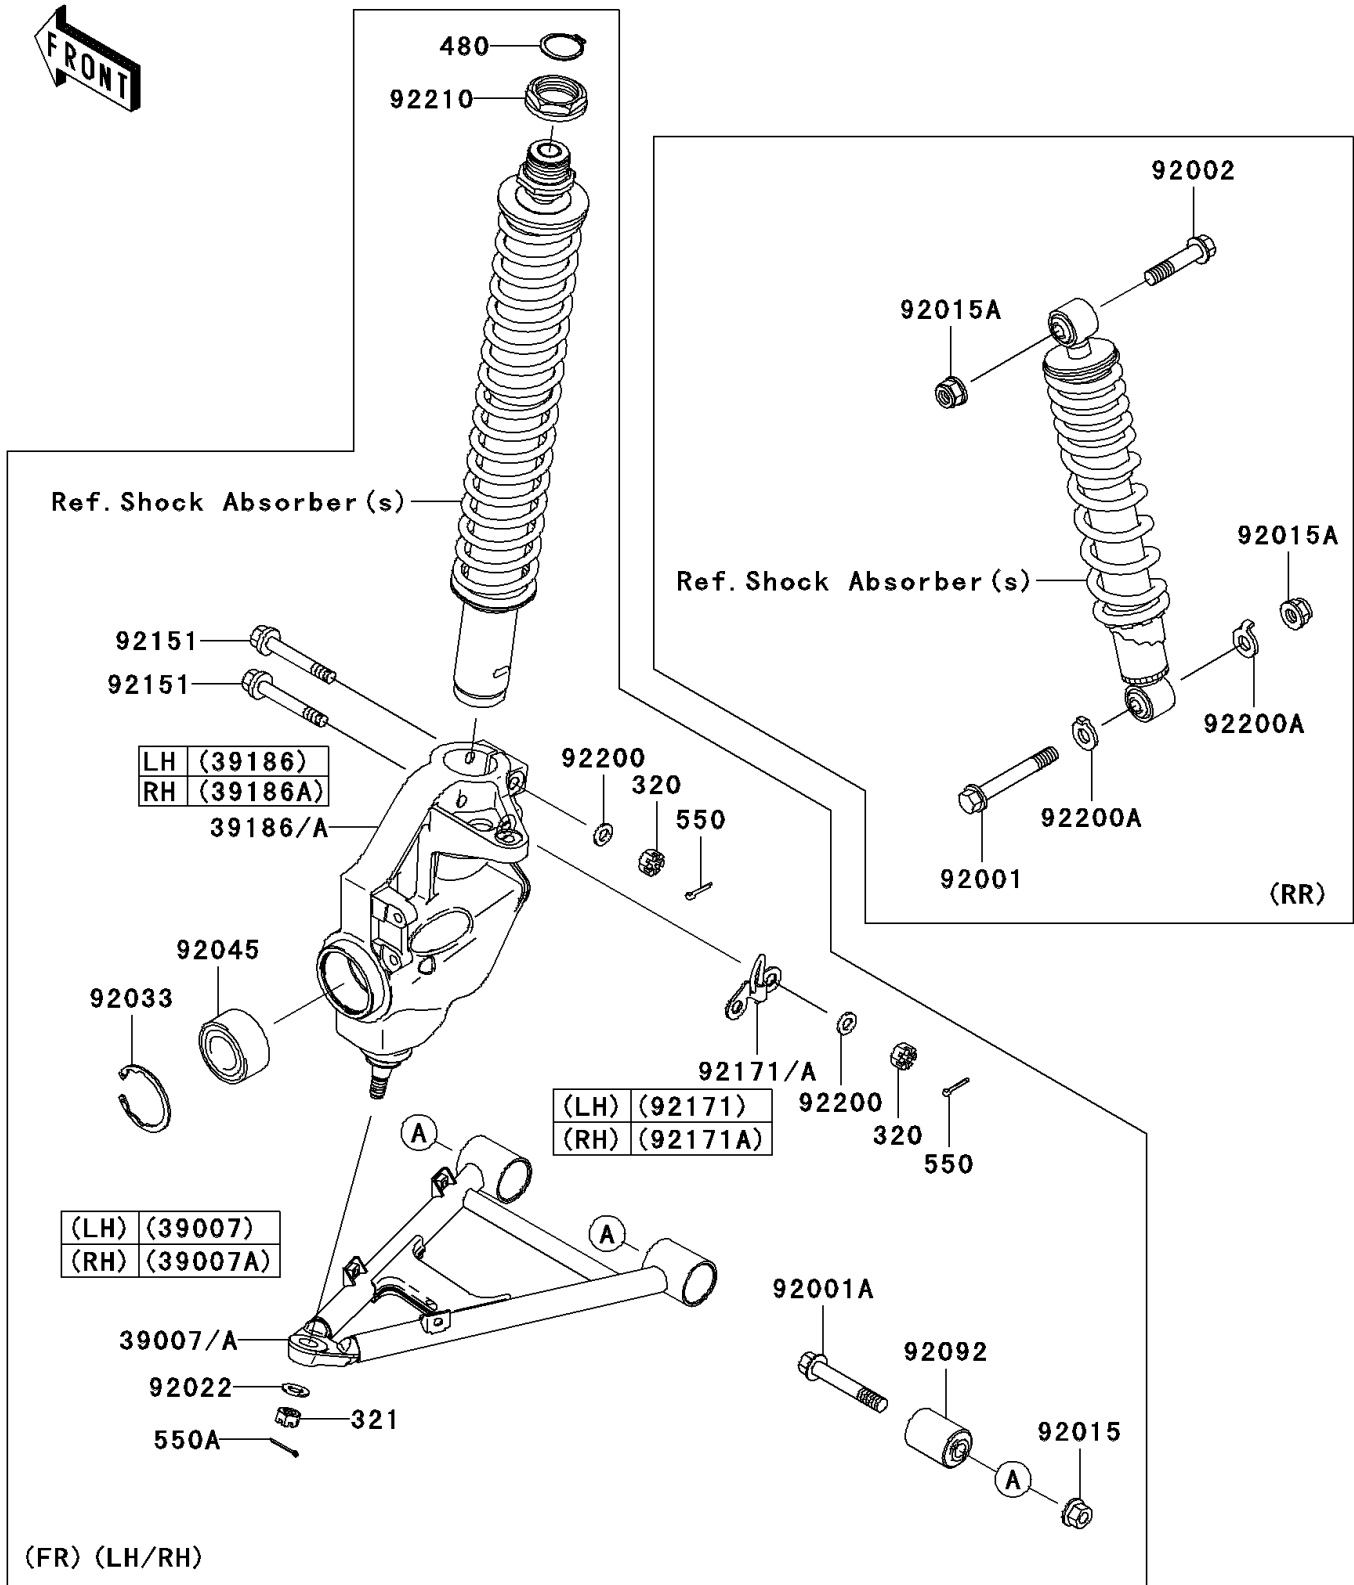

2004 Prairie 360

PARTS DIAGRAM

Suspension

F2150

2004 Prairie 360

PARTS LIST

Suspension

ITEM NAME

PART NUMBER

QUANTITY
