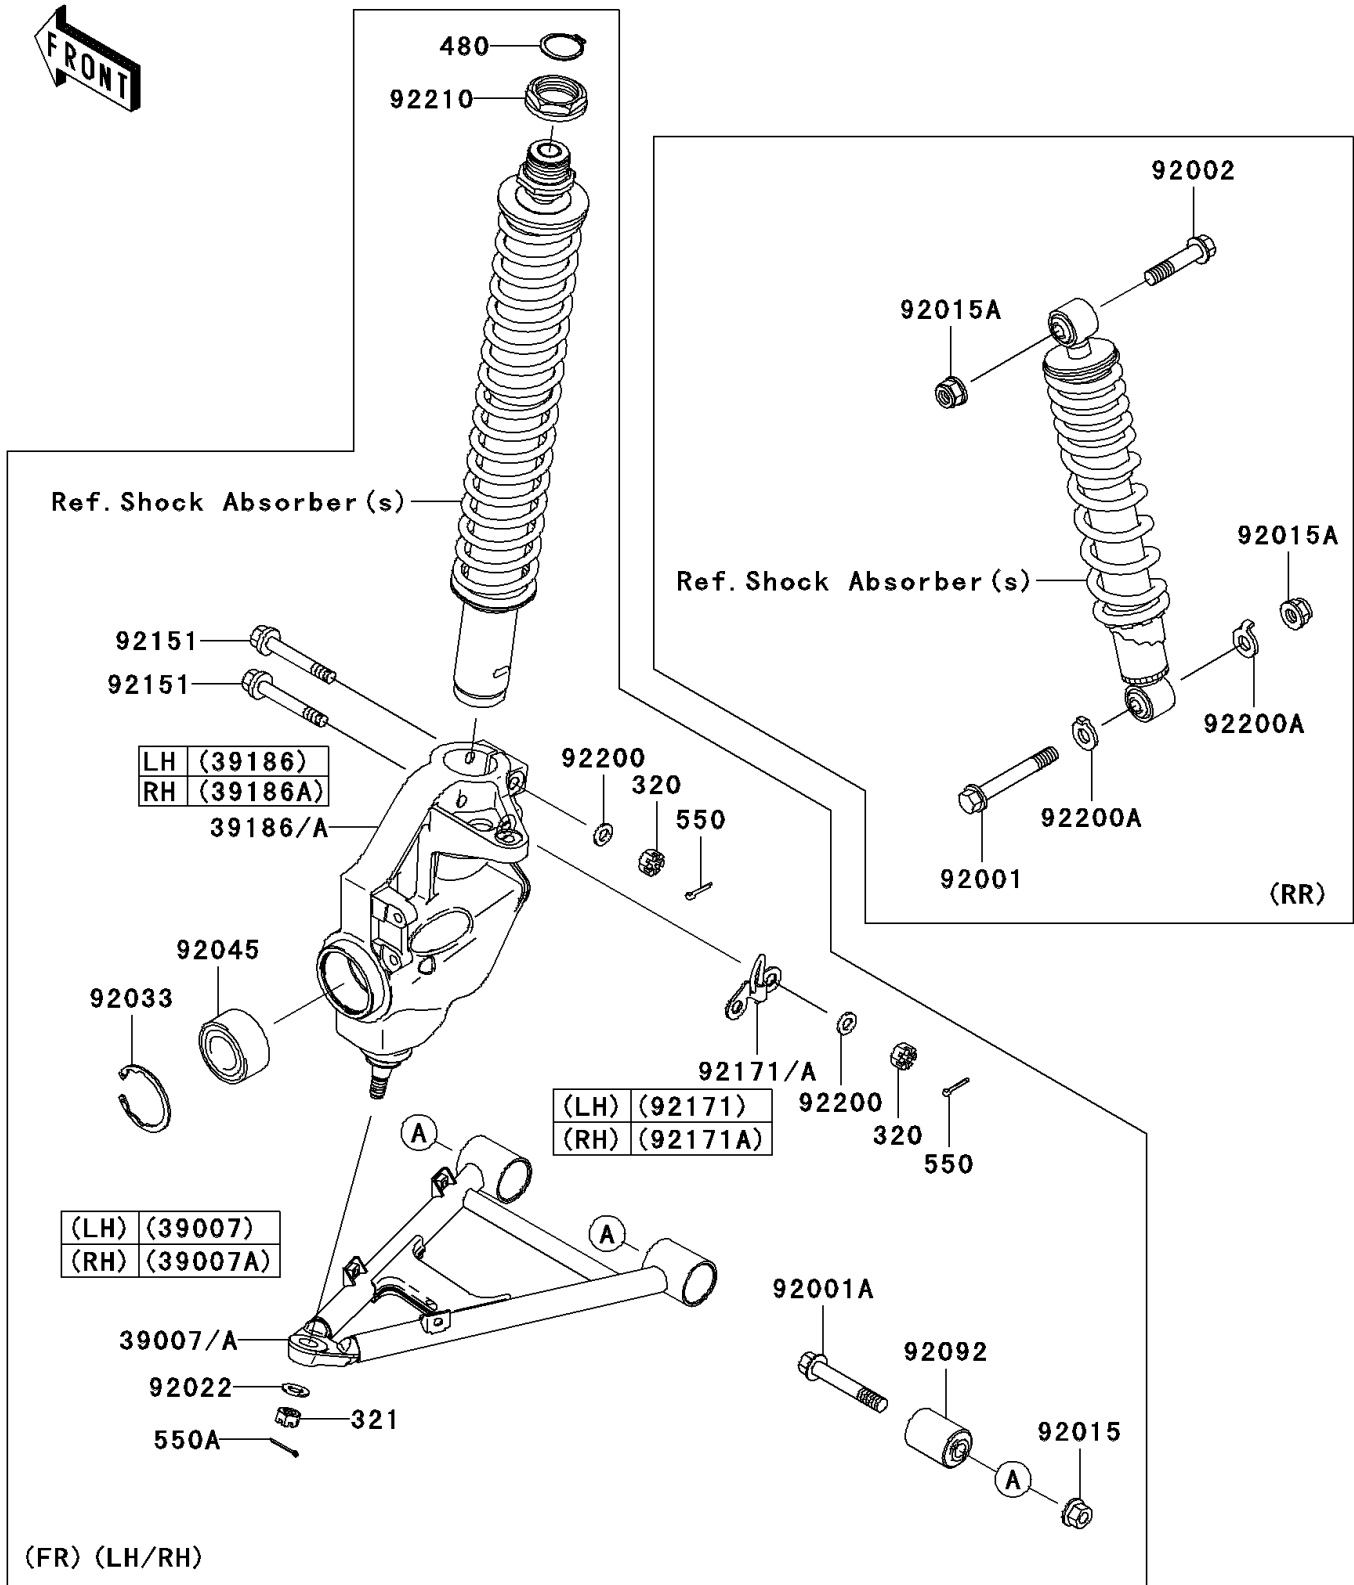

2005 Prairie 360

PARTS DIAGRAM

Suspension

F2150

2005 Prairie 360

PARTS LIST

Suspension

ITEM NAME

PART NUMBER

QUANTITY
