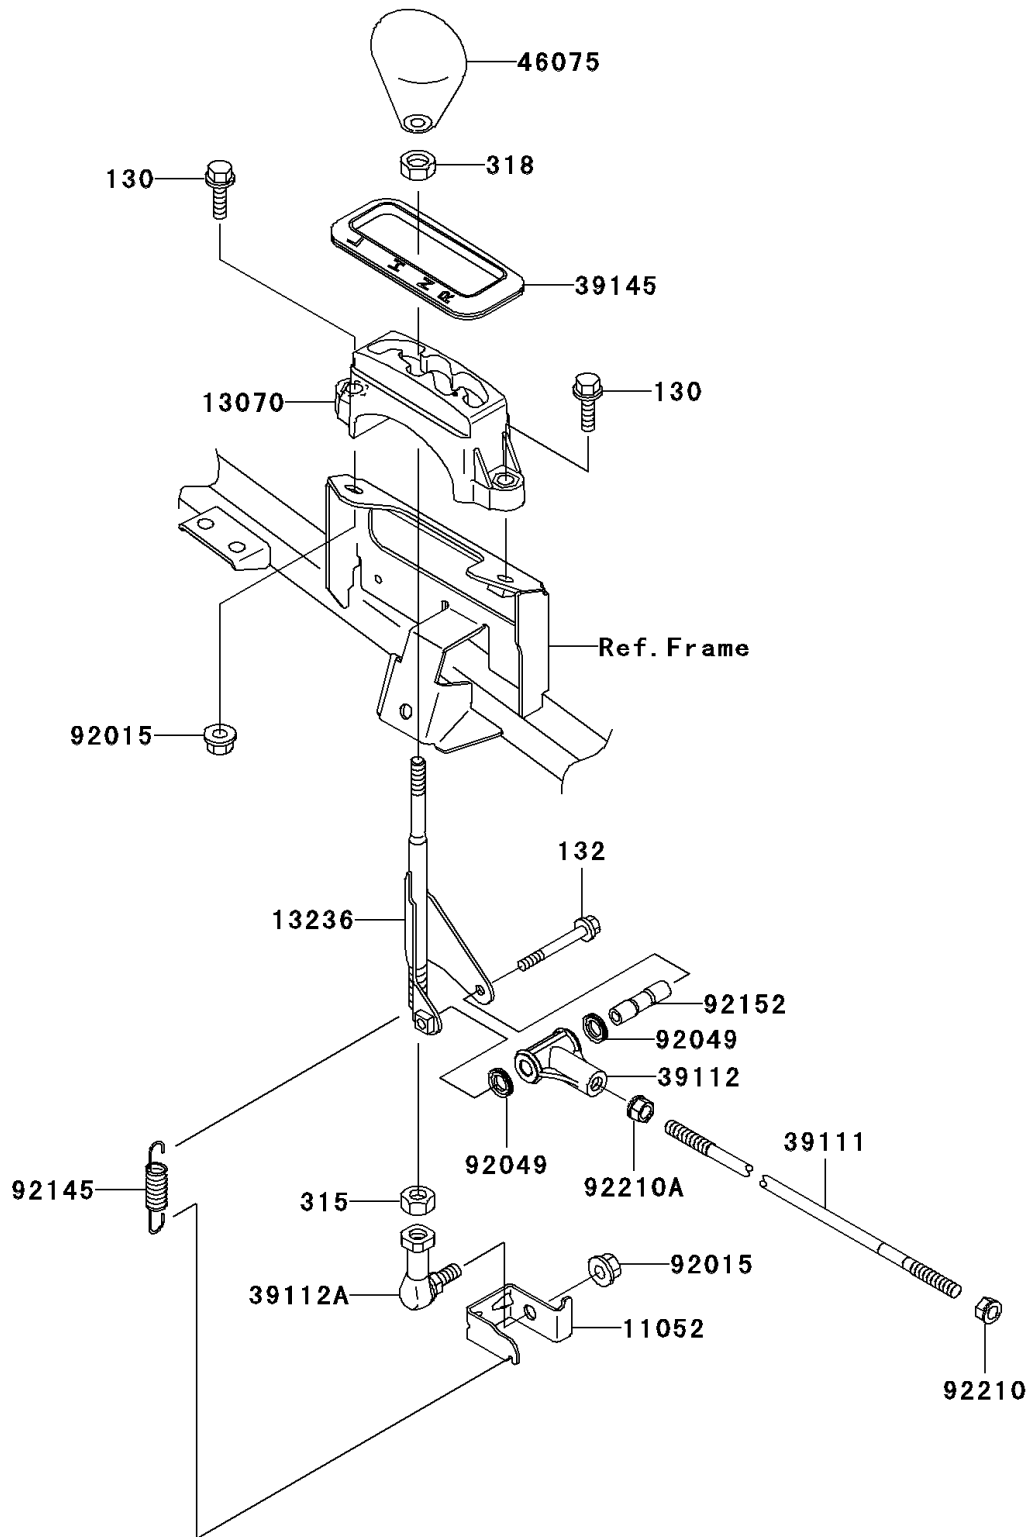

2004 Prairie 360

PARTS DIAGRAM

Control

E7110

2004 Prairie 360

PARTS LIST

Control

ITEM NAME

PART NUMBER

QUANTITY
