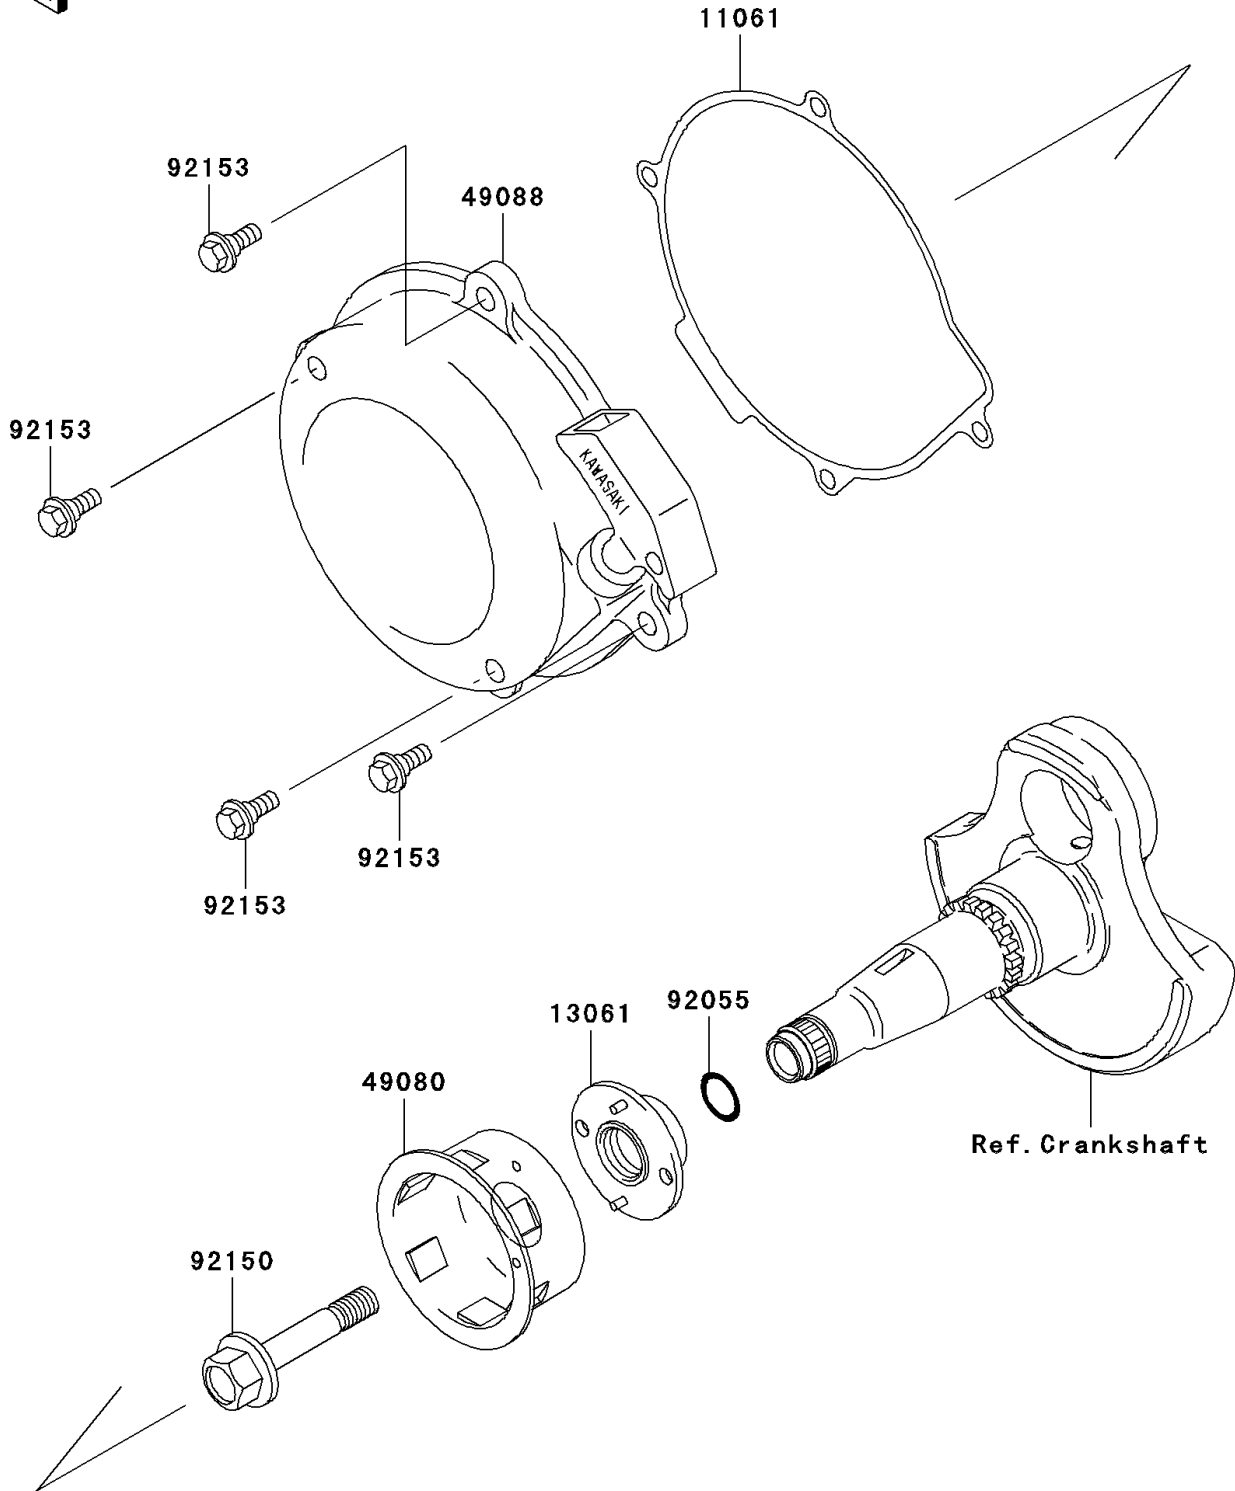

2004 Prairie 360

PARTS DIAGRAM

Recoil Starter

E3040

2004 Prairie 360

PARTS LIST

Recoil Starter

ITEM NAME

PART NUMBER

QUANTITY
