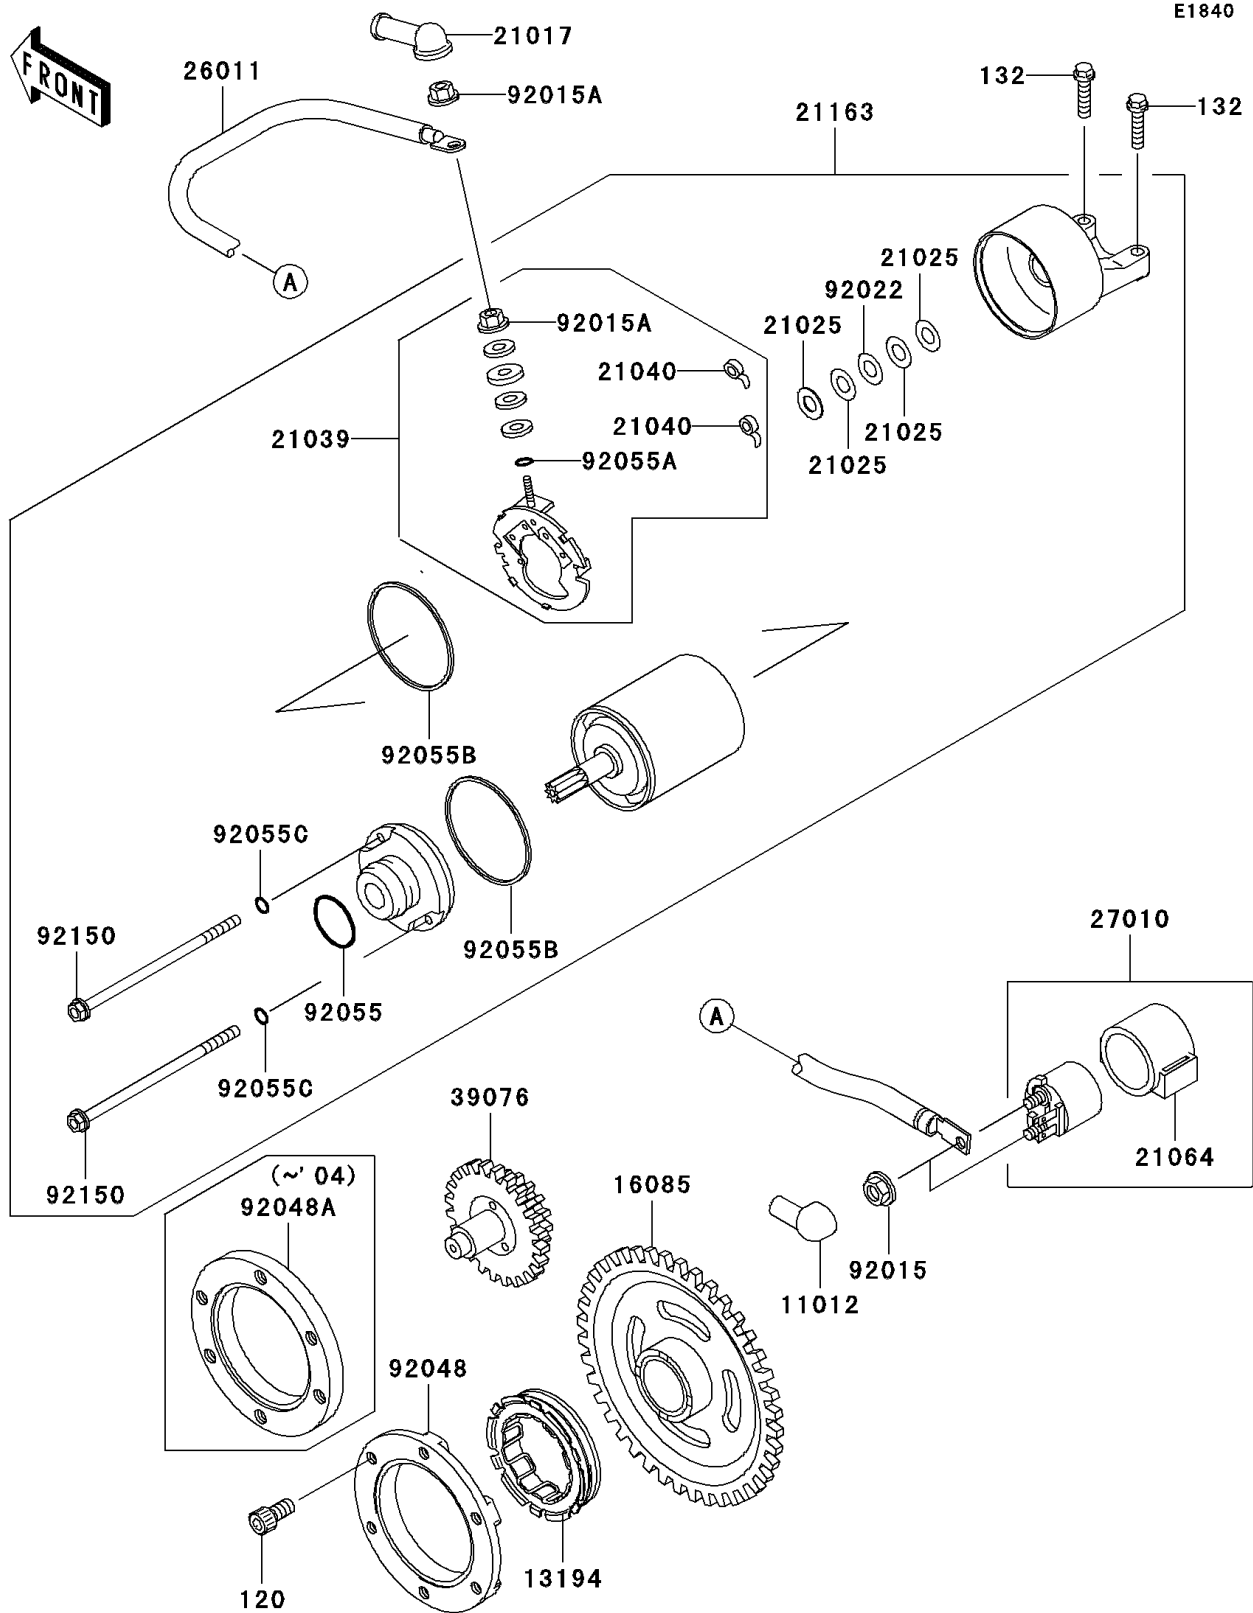

2004 Prairie 360

PARTS DIAGRAM

Starter Motor

2004 Prairie 360

PARTS LIST

Starter Motor

ITEM NAME

PART NUMBER

QUANTITY
