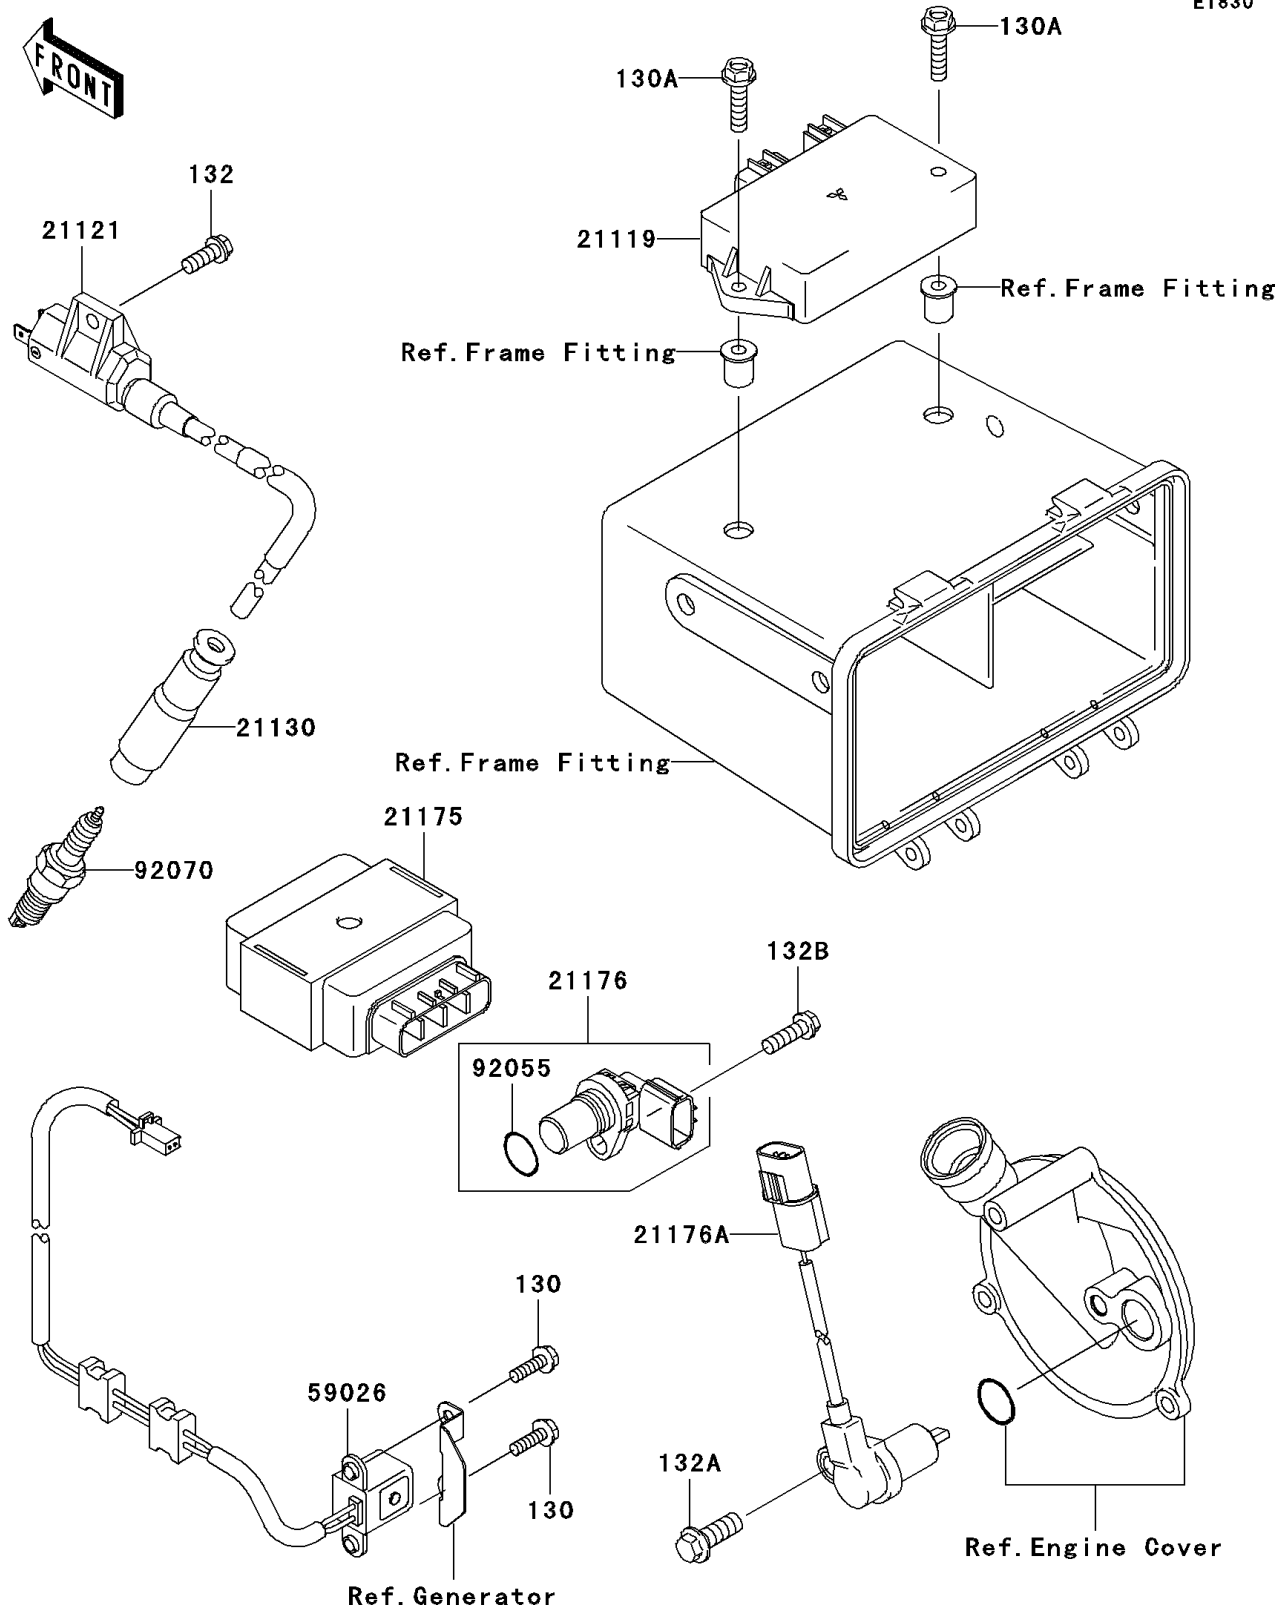

2005 Prairie 360

PARTS DIAGRAM

Ignition System

E1830

2005 Prairie 360

PARTS LIST

Ignition System

ITEM NAME	PART NUMBER	QUANTITY
BOLT-FLANGED,5X16 (Ref # 130)	130G0516	2
BOLT-FLANGED,6X25 (Ref # 130A)	130J0625	2
BOLT-FLANGED-SMALL,6X16 (Ref # 132)	132H0616	1
BOLT-FLANGED-SMALL,8X22 (Ref # 132A)	132H0822	1
BOLT-FLANGED-SMALL,6X20 (Ref # 132B)	132Y0620	1
IGNITER (Ref # 21119)	21119-1627	1
COIL-IGNITION (Ref # 21121)	21121-1160	1
CAP-SPARK PLUG (Ref # 21130)	21130-1071	1
CONTROL UNIT-ELECTRONIC (Ref # 21175)	21175-0086	1
SENSOR,SPEED (Ref # 21176)	21176-1104	1
SENSOR,REVERSE (Ref # 21176A)	21176-1109	1
COIL-PULSING (Ref # 59026)	59026-1110	1
RING-O (Ref # 92055)	92055-1718	1
PLUG-SPARK,DPR8EA-9(NGK) (Ref # 92070)	92070-1065	1