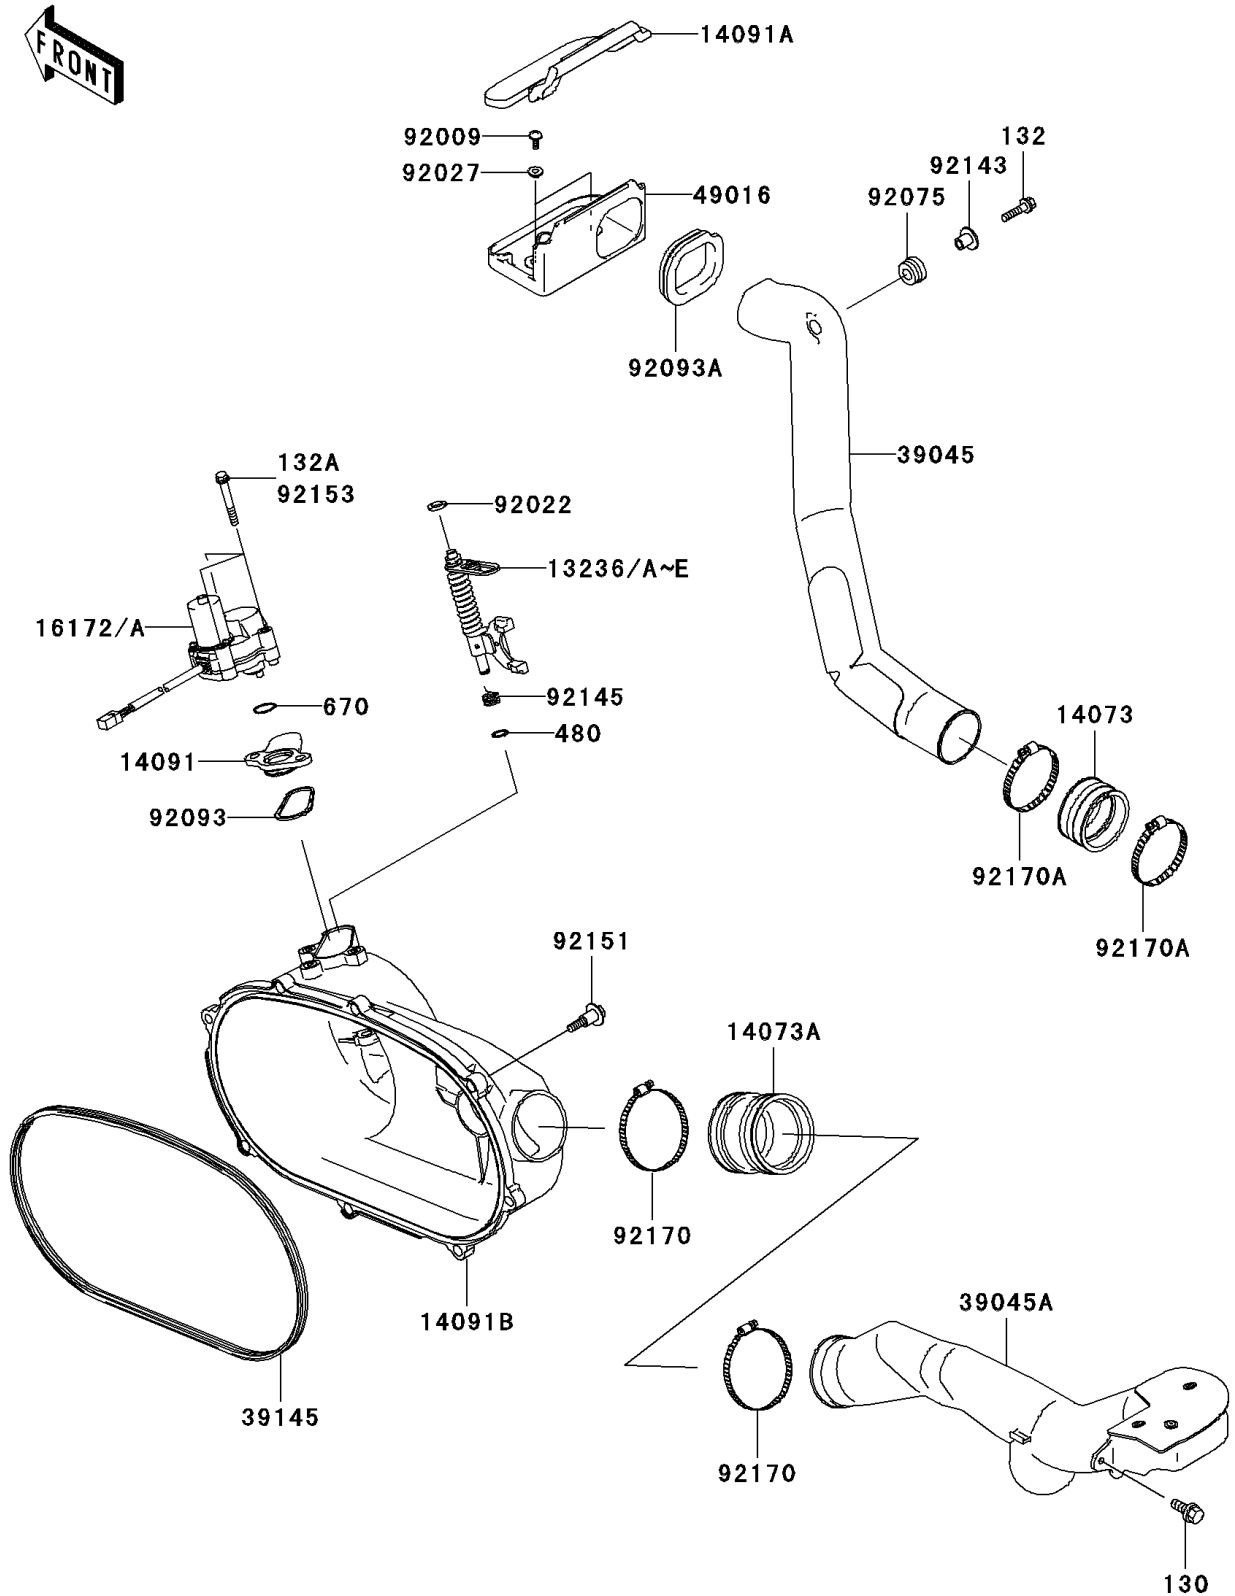

2005 Prairie 360

PARTS DIAGRAM

Converter Cover/Drive Belt

E1393

2005 Prairie 360

PARTS LIST

Converter Cover/Drive Belt

ITEM NAME

PART NUMBER

QUANTITY
