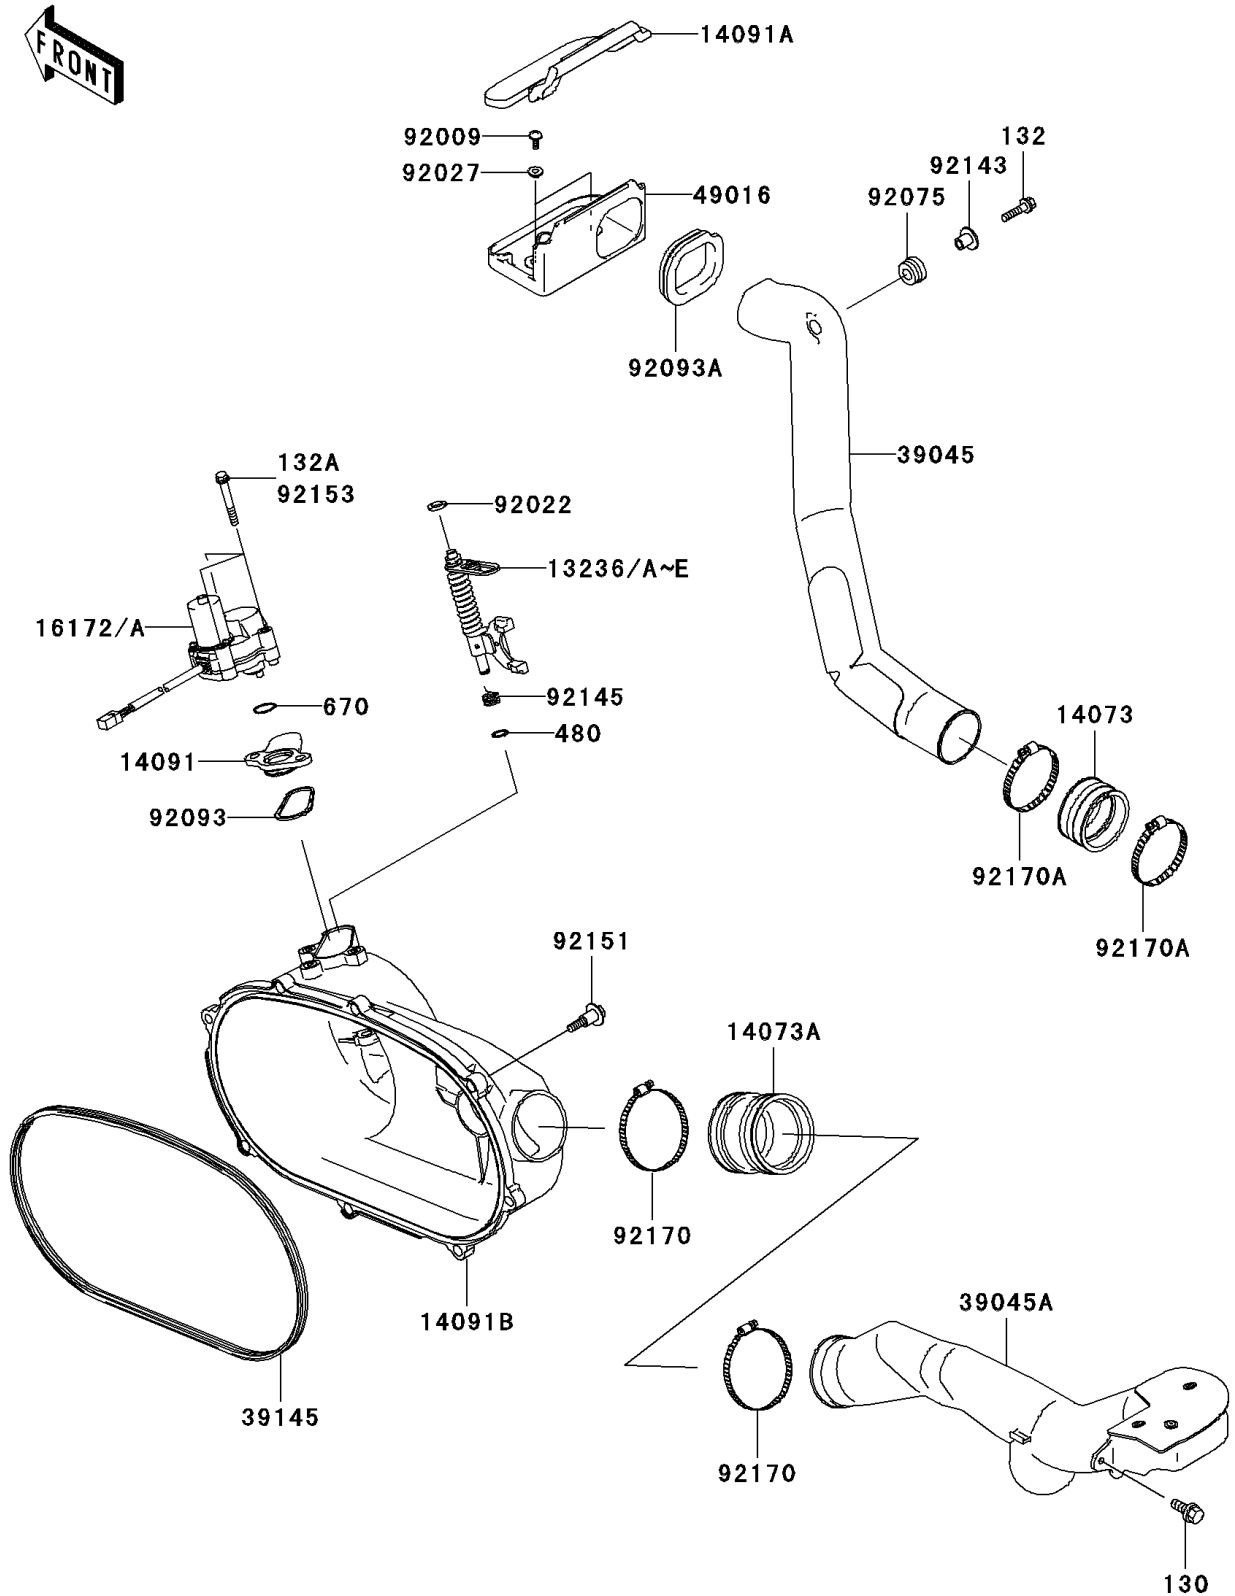

2004 Prairie 360

PARTS DIAGRAM

Converter Cover/Drive Belt

E1393

2004 Prairie 360

PARTS LIST

Converter Cover/Drive Belt

ITEM NAME

PART NUMBER

QUANTITY
