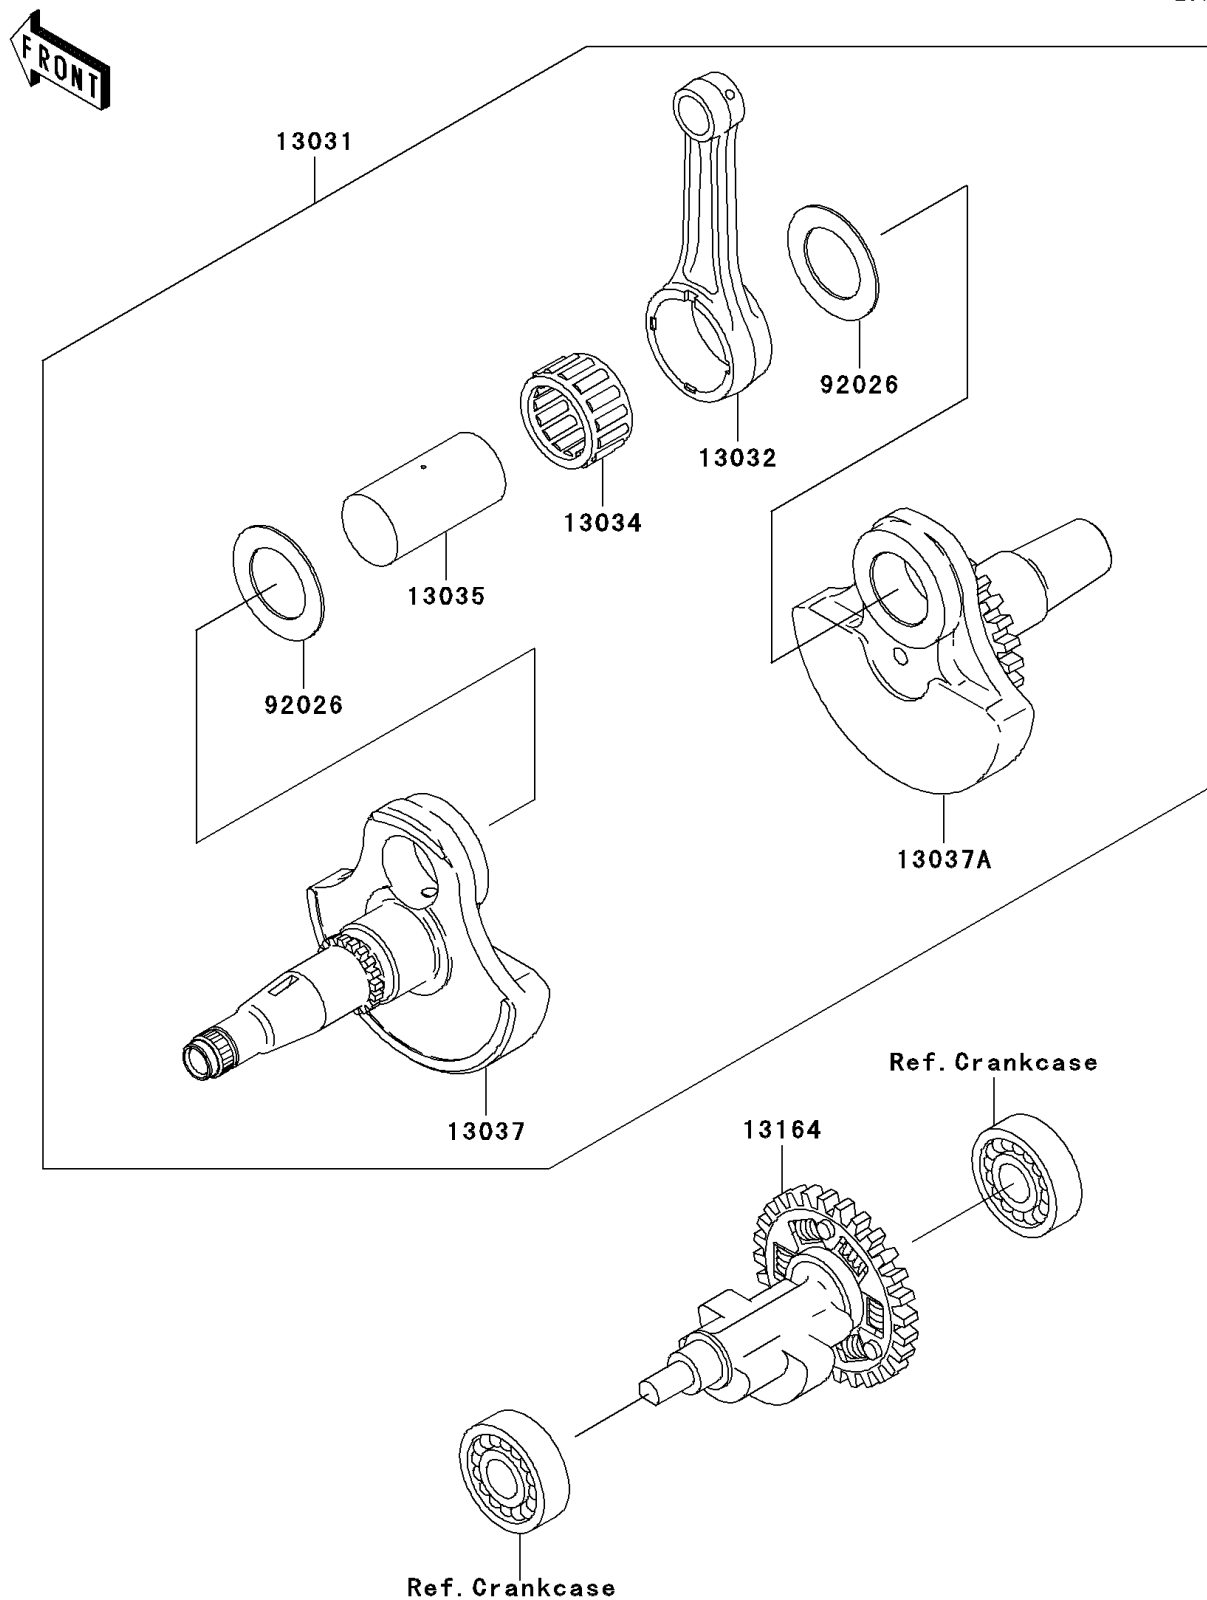

2004 Prairie 360

PARTS DIAGRAM

Crankshaft

E1321

2004 Prairie 360

PARTS LIST

Crankshaft

ITEM NAME

PART NUMBER

QUANTITY
