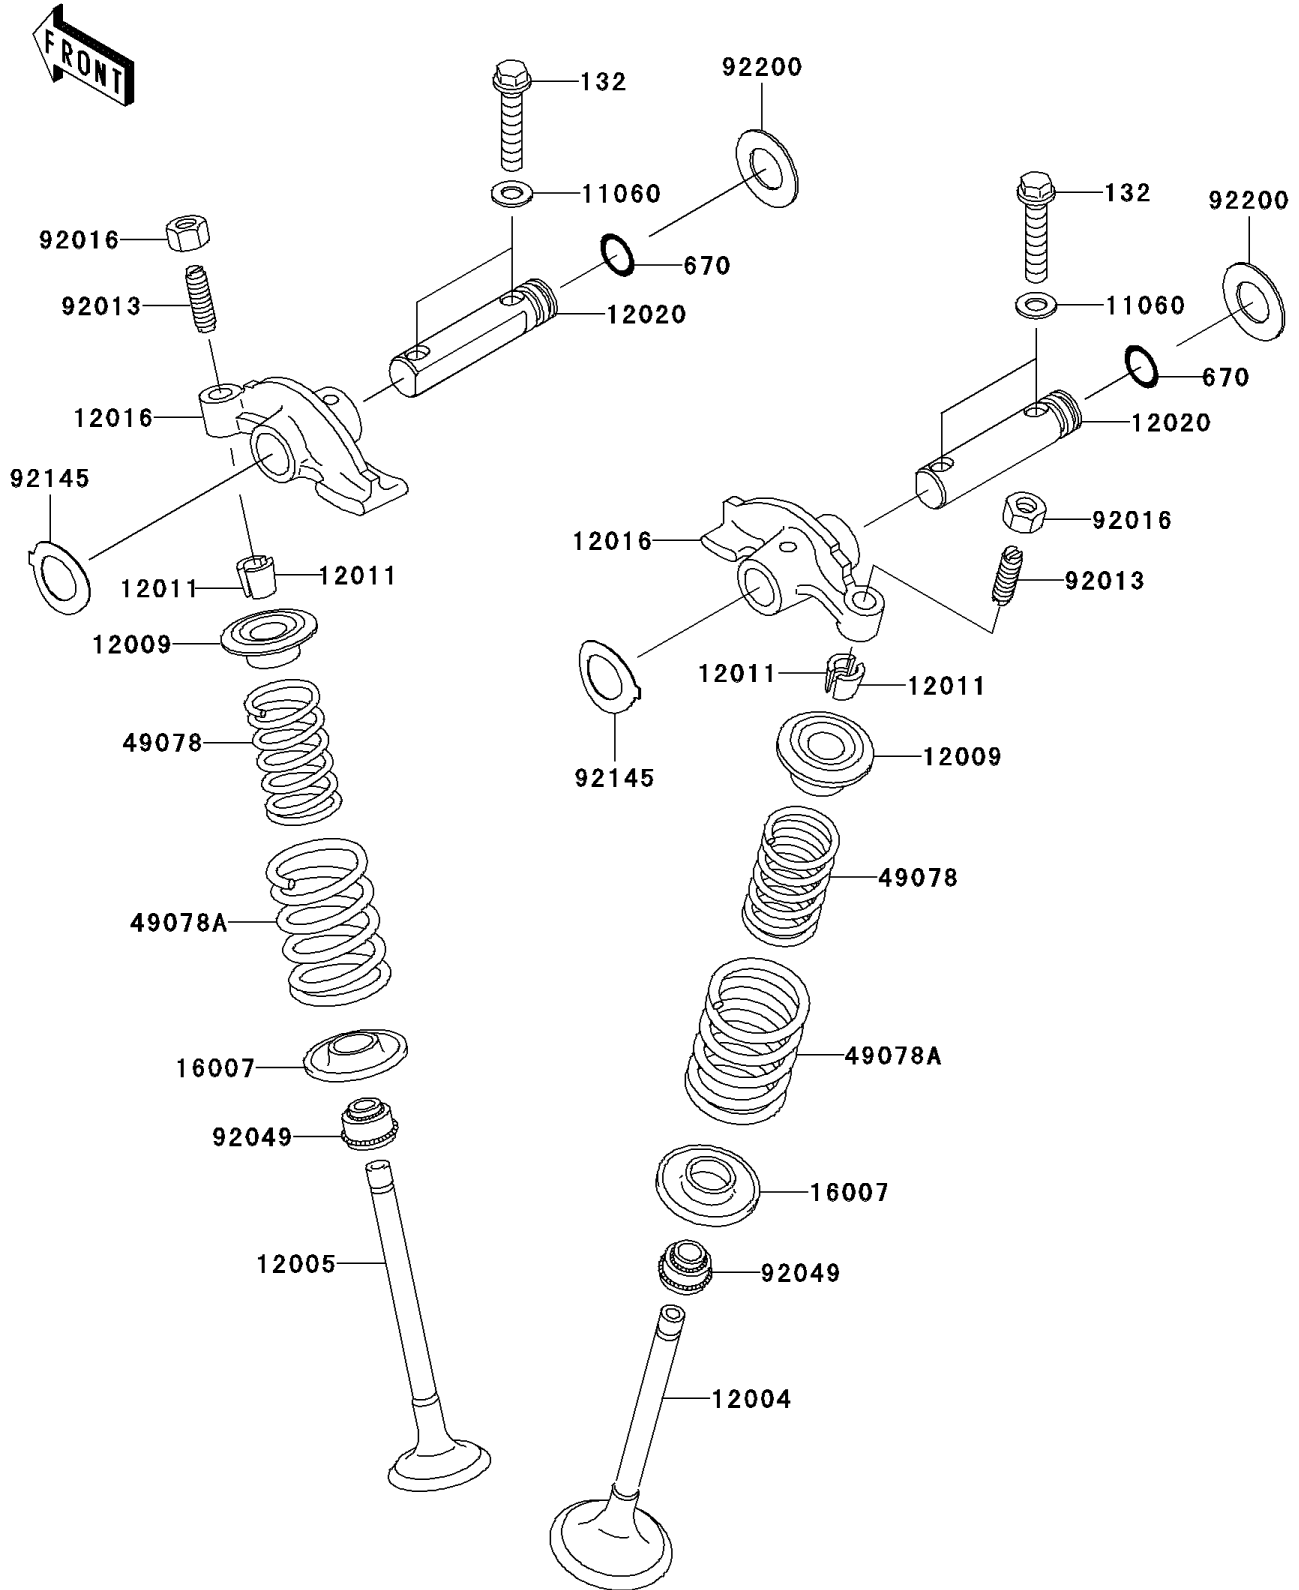

2004 Prairie 360

PARTS DIAGRAM

Valve(s)

E1210

2004 Prairie 360

PARTS LIST

Valve(s)

ITEM NAME

PART NUMBER

QUANTITY
