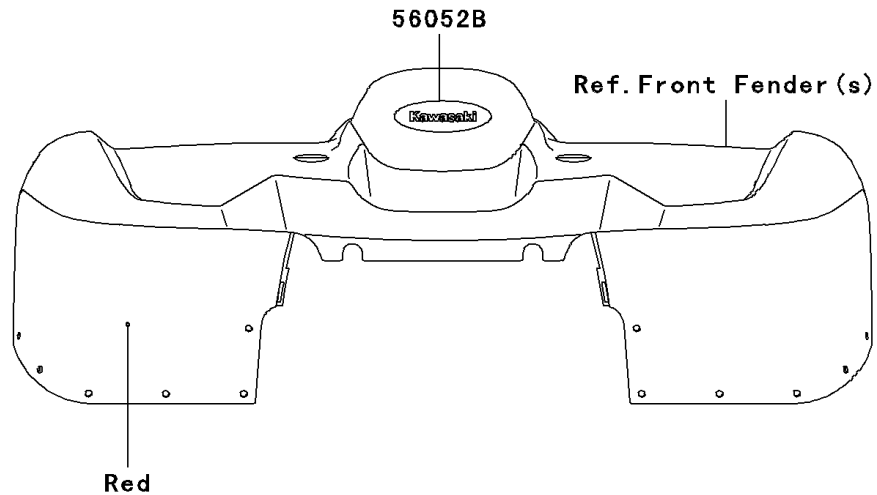

2004 Prairie 360 4X4

PARTS DIAGRAM

Decals(Red)(A2)

F2861B

2004 Prairie 360 4X4

PARTS LIST

Decals(Red)(A2)

ITEM NAME	PART NUMBER	QUANTITY
MARK,FR FENDER,KAWASAKI (Ref # 56052B)	56052-1504	1
MARK,KAWASAKI (Ref # 56052C)	56052-1729	2
MARK,RR FENDER,360 K-EBC (Ref # 56052D)	56052-1730	2
PATTERN,FUEL TANK COVER,LH (Ref # 56066)	56066-0292	1
PATTERN,FUEL TANK COVER,RH (Ref # 56066A)	56066-0293	1
MARK,FR FENDER,PRAIRIE (Ref # 56052)	56052-0116	2
MARK,FUEL TANK COVER,KVF (Ref # 56052A)	56052-0189	2