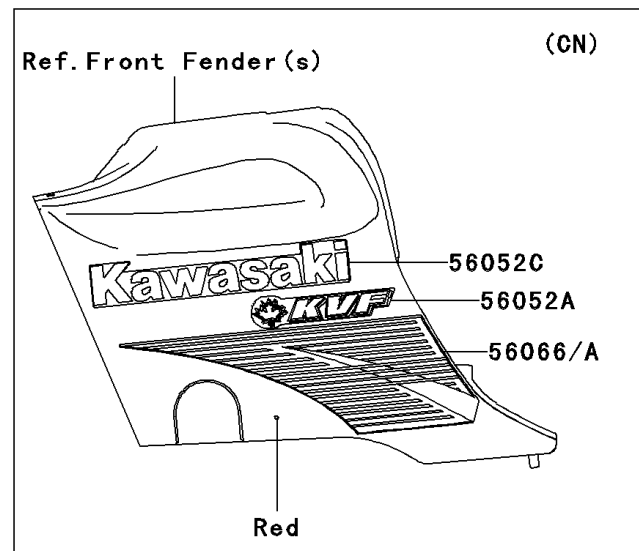

2004 Prairie 360 4X4

PARTS DIAGRAM

Decals(Red)(A2)

F2861B

2004 Prairie 360 4X4

PARTS LIST

Decals(Red)(A2)

ITEM NAME	PART NUMBER	QUANTITY
MARK,FR FENDER,KAWASAKI (Ref # 56052B)	56052-1504	1
MARK,KAWASAKI (Ref # 56052C)	56052-1729	2
MARK,RR FENDER,360 K-EBC (Ref # 56052D)	56052-1730	2
PATTERN,FUEL TANK COVER,LH (Ref # 56066)	56066-0292	1
PATTERN,FUEL TANK COVER,RH (Ref # 56066A)	56066-0293	1
MARK,FR FENDER,PRAIRIE (Ref # 56052)	56052-0116	2
MARK,FUEL TANK COVER,KVF (Ref # 56052A)	56052-0189	2