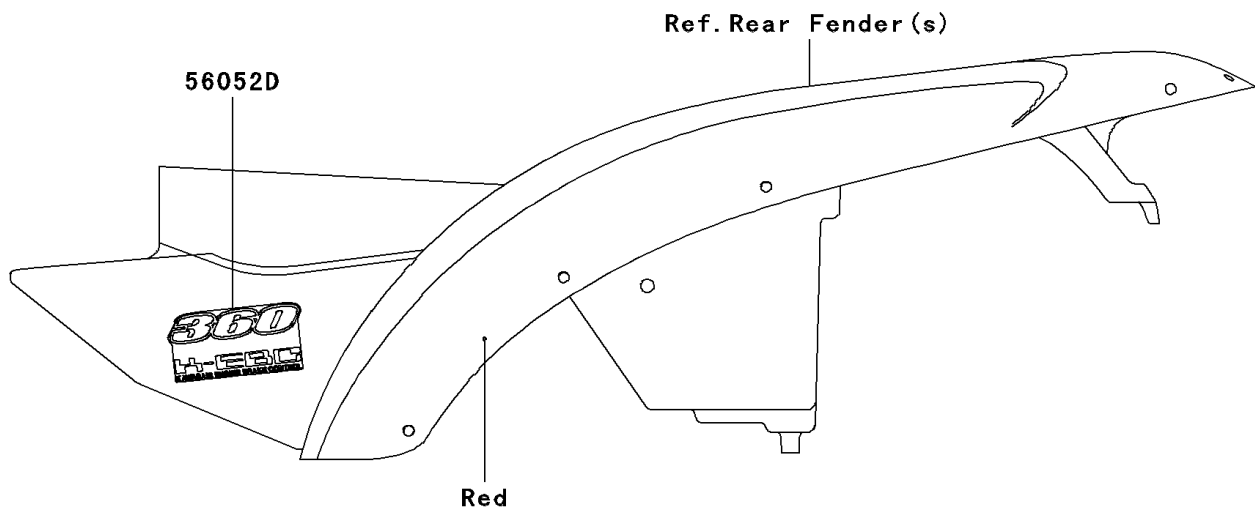

2004 Prairie 360 4X4

PARTS DIAGRAM

Decals(Red)(A2)

F2861B

2004 Prairie 360 4X4

PARTS LIST

Decals(Red)(A2)

ITEM NAME	PART NUMBER	QUANTITY
MARK,FR FENDER,KAWASAKI (Ref # 56052B)	56052-1504	1
MARK,KAWASAKI (Ref # 56052C)	56052-1729	2
MARK,RR FENDER,360 K-EBC (Ref # 56052D)	56052-1730	2
PATTERN,FUEL TANK COVER,LH (Ref # 56066)	56066-0292	1
PATTERN,FUEL TANK COVER,RH (Ref # 56066A)	56066-0293	1
MARK,FR FENDER,PRAIRIE (Ref # 56052)	56052-0116	2
MARK,FUEL TANK COVER,KVF (Ref # 56052A)	56052-0189	2