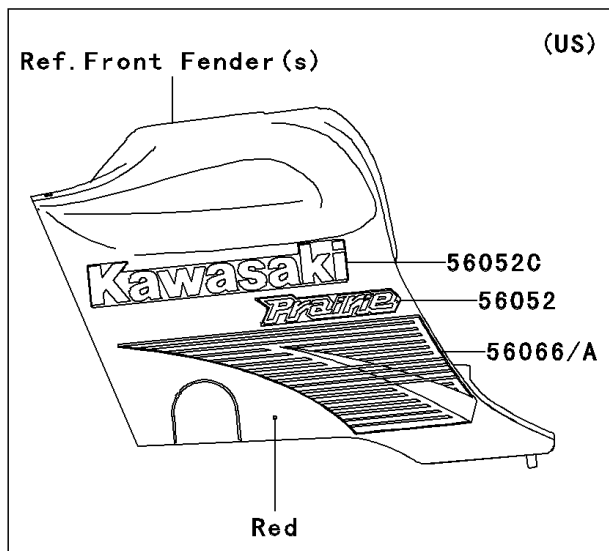

2004 Prairie 360 4X4

PARTS DIAGRAM

Decals(Red)(A2)

F2861B

2004 Prairie 360 4X4

PARTS LIST

Decals(Red)(A2)

ITEM NAME	PART NUMBER	QUANTITY
MARK,FR FENDER,KAWASAKI (Ref # 56052B)	56052-1504	1
MARK,KAWASAKI (Ref # 56052C)	56052-1729	2
MARK,RR FENDER,360 K-EBC (Ref # 56052D)	56052-1730	2
PATTERN,FUEL TANK COVER,LH (Ref # 56066)	56066-0292	1
PATTERN,FUEL TANK COVER,RH (Ref # 56066A)	56066-0293	1
MARK,FR FENDER,PRAIRIE (Ref # 56052)	56052-0116	2
MARK,FUEL TANK COVER,KVF (Ref # 56052A)	56052-0189	2