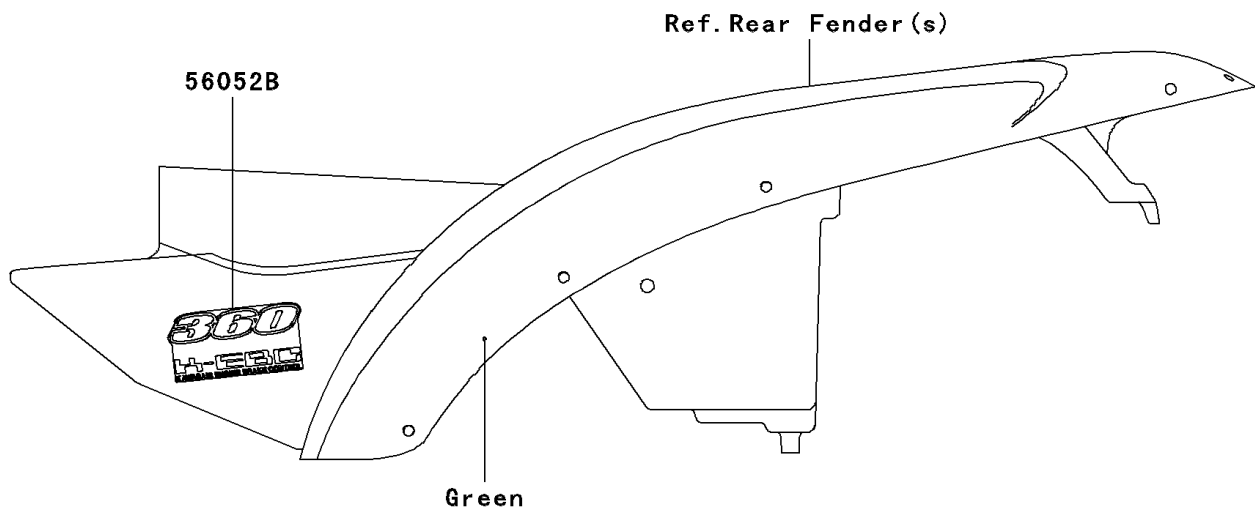

2003 Prairie 360 4X4

PARTS DIAGRAM

Decals(Green)(A1)

F2861A

2003 Prairie 360 4X4

PARTS LIST

Decals(Green)(A1)

ITEM NAME

PART NUMBER

QUANTITY
