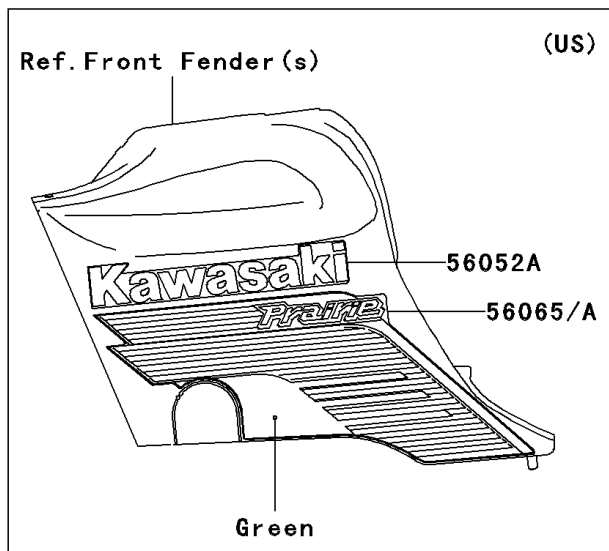

2003 Prairie 360 4X4

PARTS DIAGRAM

Decals(Green)(A1)

F2861A

2003 Prairie 360 4X4

PARTS LIST

Decals(Green)(A1)

ITEM NAME

PART NUMBER

QUANTITY
