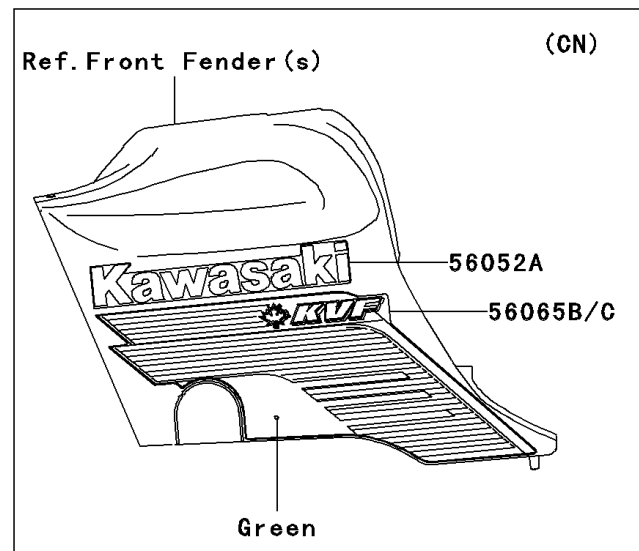

2003 Prairie 360 4X4

PARTS DIAGRAM

Decals(Green)(A1)

F2861A

2003 Prairie 360 4X4

PARTS LIST

Decals(Green)(A1)

ITEM NAME

PART NUMBER

QUANTITY
