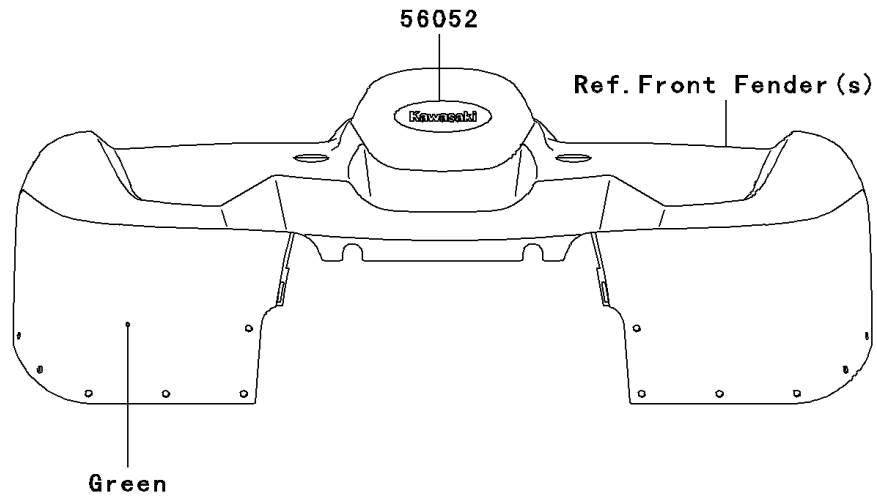

2003 Prairie 360 4X4

PARTS DIAGRAM

Decals(Green)(A1)

F2861A

2003 Prairie 360 4X4

PARTS LIST

Decals(Green)(A1)

ITEM NAME

PART NUMBER

QUANTITY
