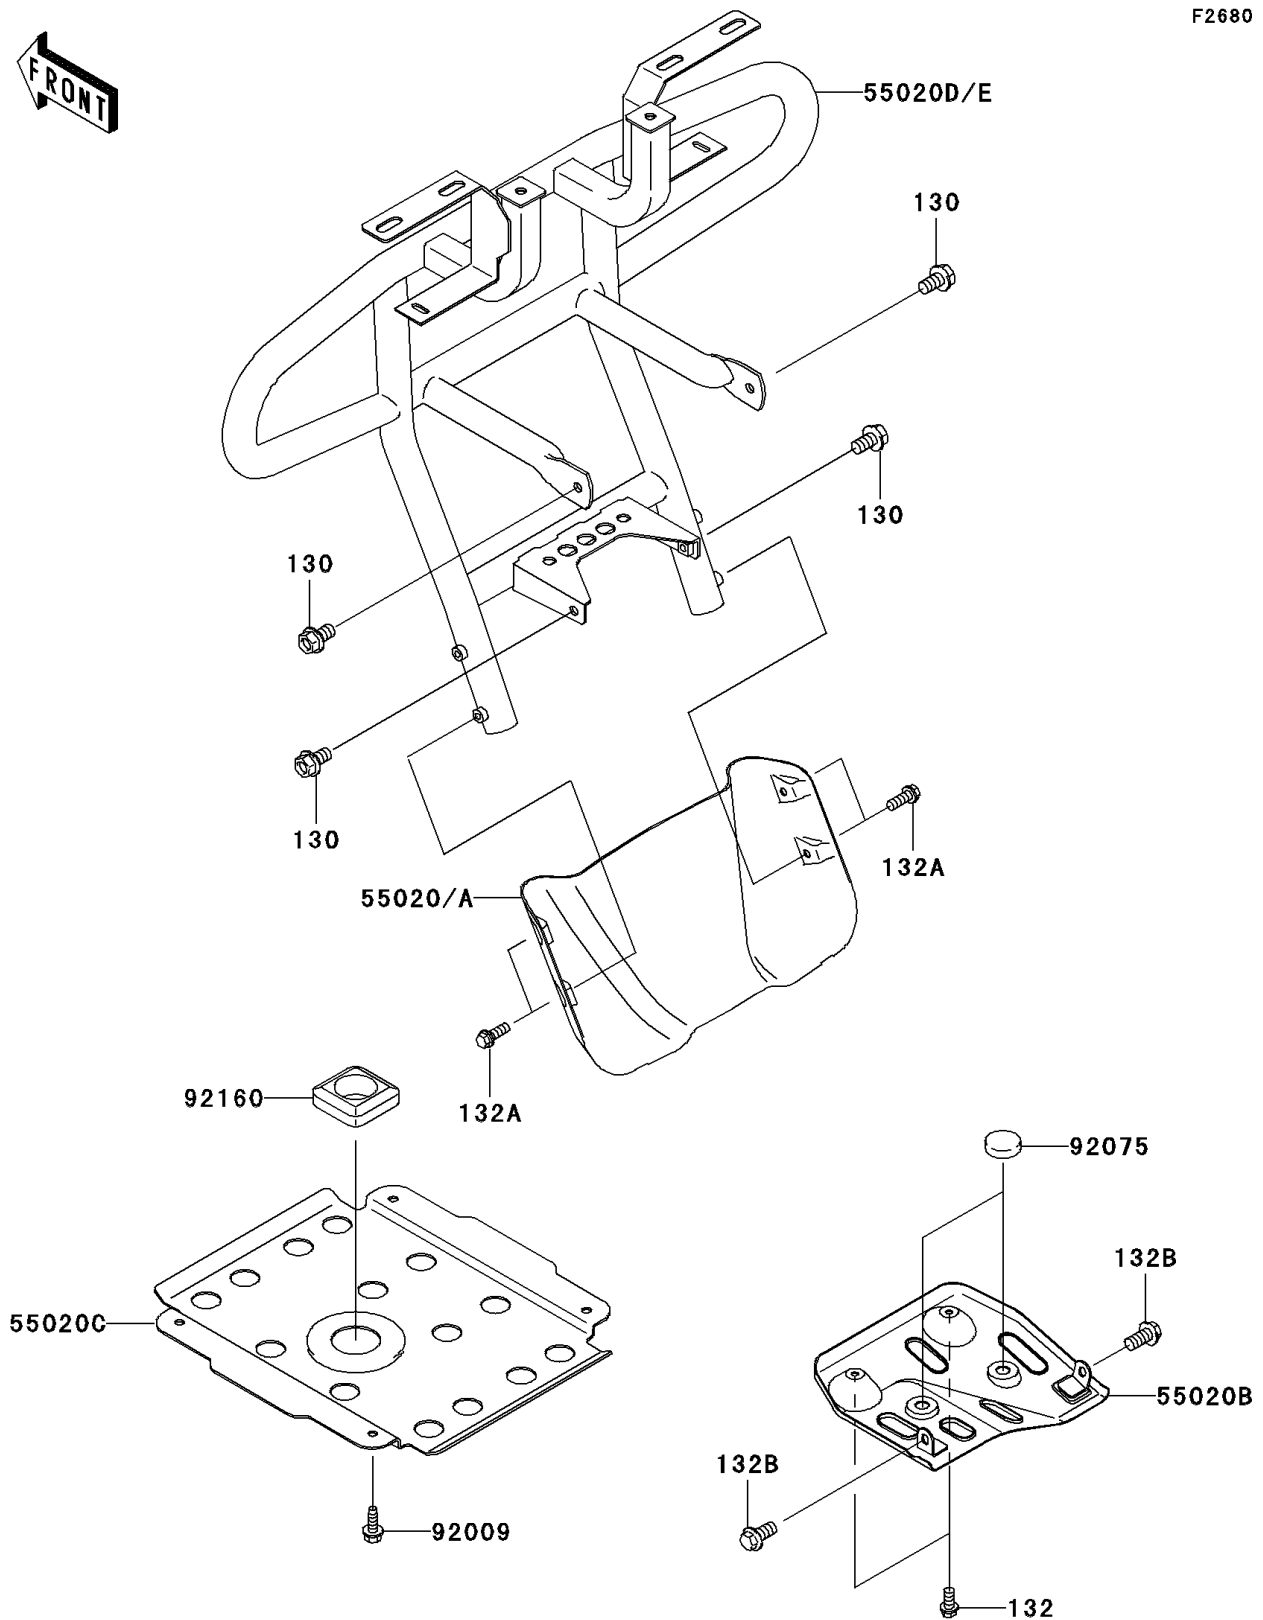

2003 Prairie 360 4X4

PARTS DIAGRAM

Guard(s)

F2680

2003 Prairie 360 4X4

PARTS LIST

Guard(s)

ITEM NAME

PART NUMBER

QUANTITY
