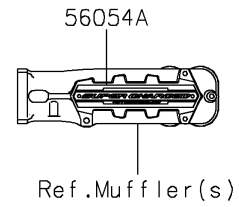

2019 JET SKI® Ultra® 310X SE

PARTS DIAGRAM

Decals

F3880

2019 JET SKI® Ultra® 310X SE

PARTS LIST

Decals

ITEM NAME

PART NUMBER

QUANTITY
