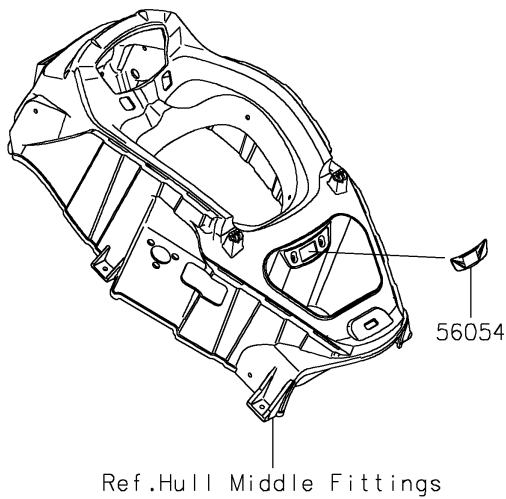

2019 JET SKI® Ultra® 310X SE

PARTS DIAGRAM

Decals

F3880

2019 JET SKI® Ultra® 310X SE

PARTS LIST

Decals

ITEM NAME

PART NUMBER

QUANTITY
