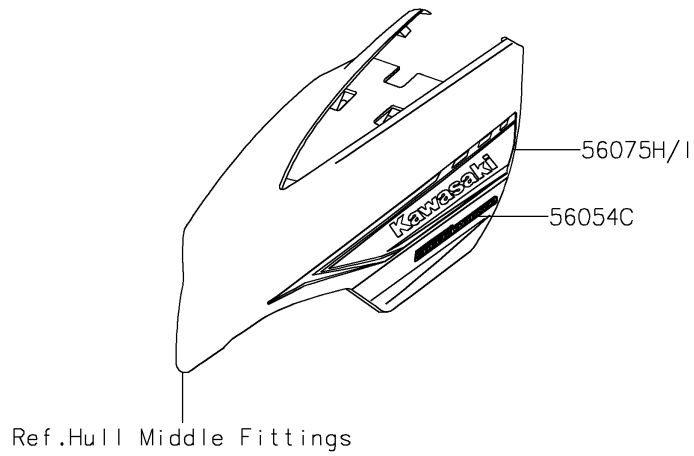

2019 JET SKI® Ultra® 310X SE

PARTS DIAGRAM

Decals

F3880

2019 JET SKI® Ultra® 310X SE

PARTS LIST

Decals

ITEM NAME

PART NUMBER

QUANTITY
