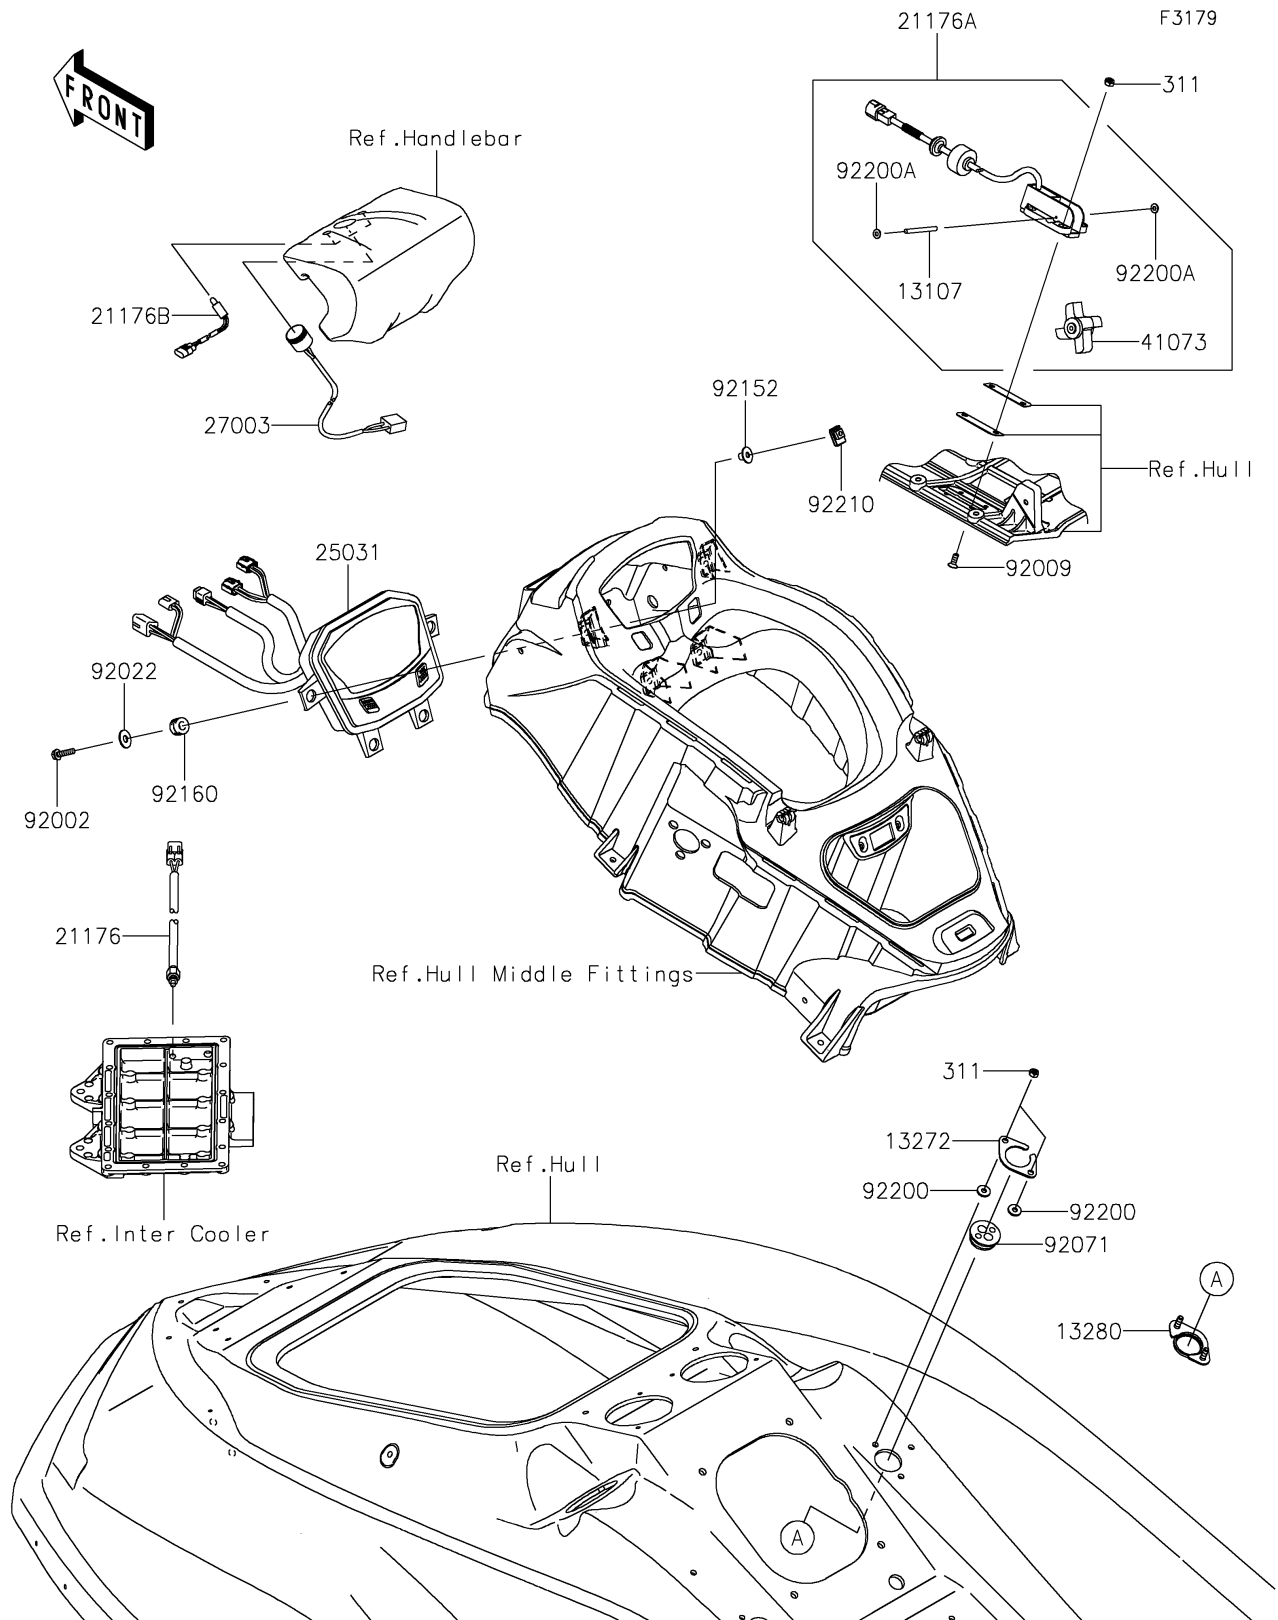

2019 JET SKI® Ultra® 310X SE

PARTS DIAGRAM

Meters

2019 JET SKI® Ultra® 310X SE

PARTS LIST

Meters

ITEM NAME

PART NUMBER

QUANTITY
