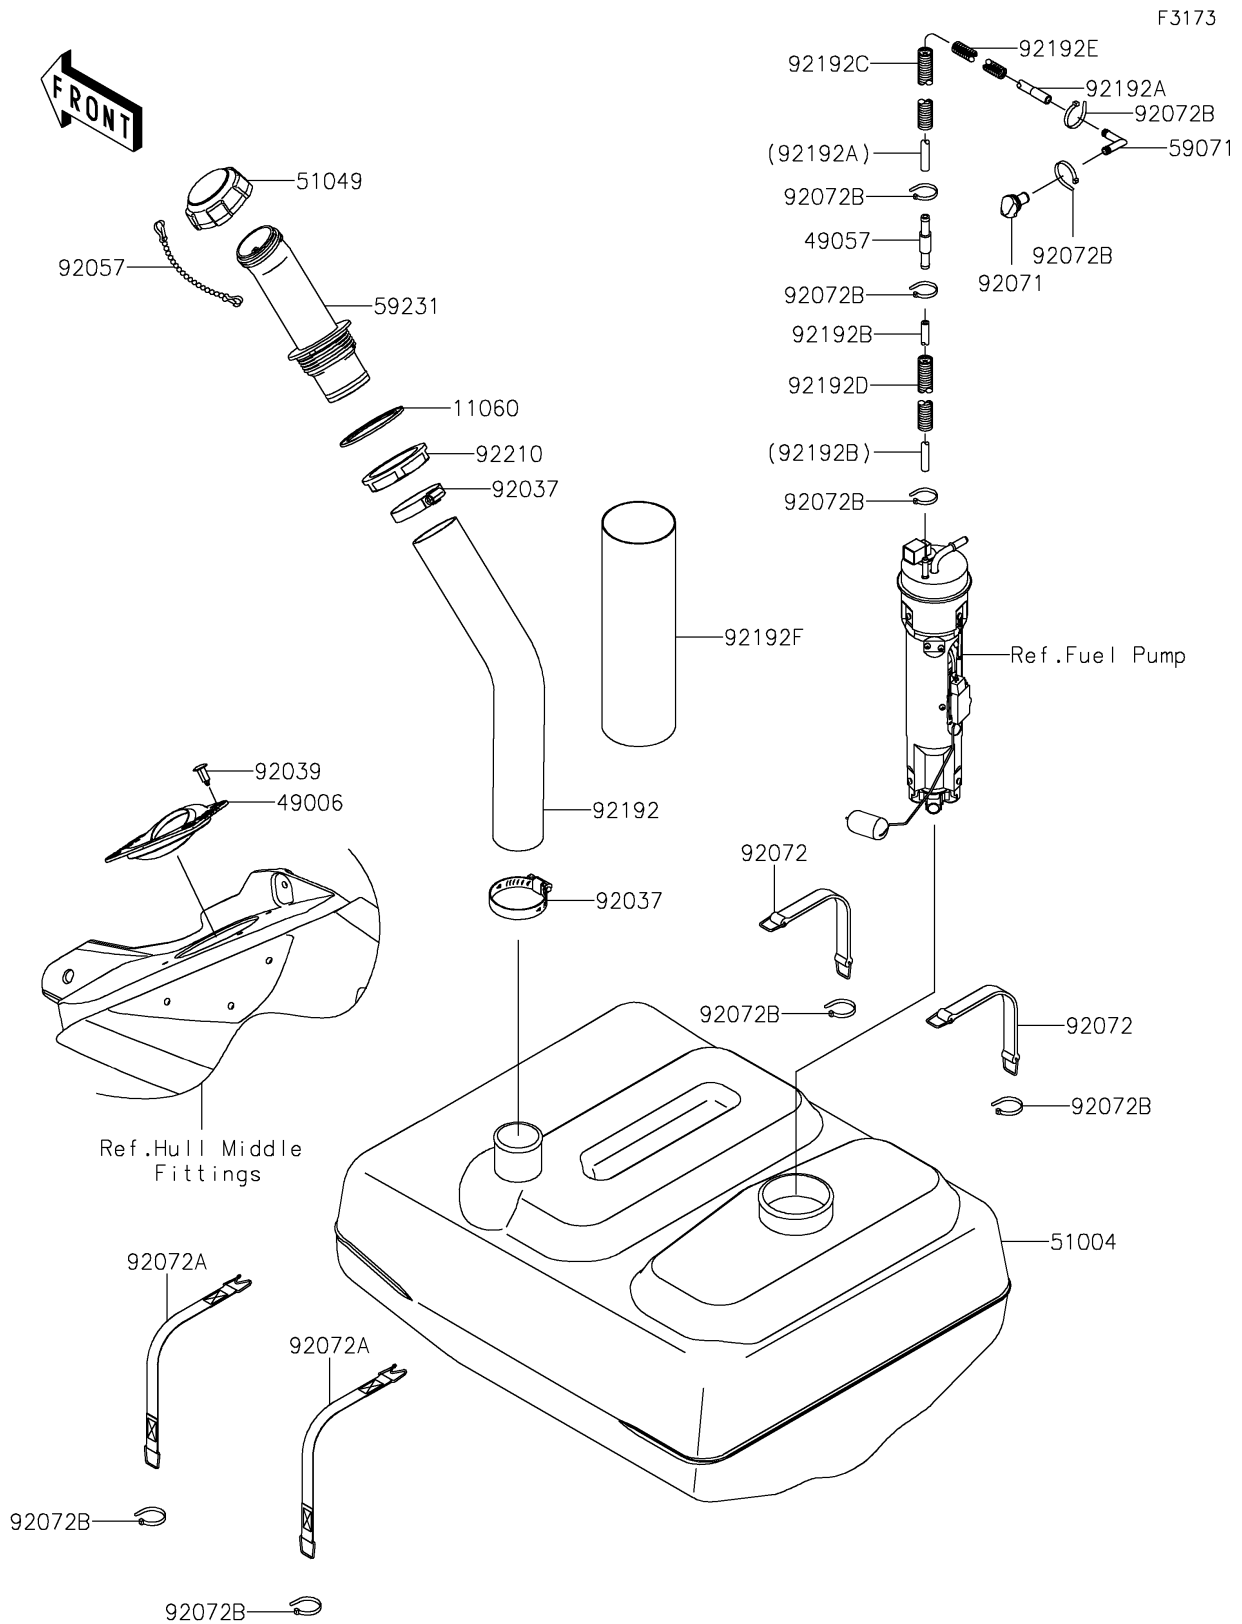

2019 JET SKI® Ultra® 310X SE

PARTS DIAGRAM

Fuel Tank

2019 JET SKI® Ultra® 310X SE

PARTS LIST

Fuel Tank

ITEM NAME

PART NUMBER

QUANTITY
