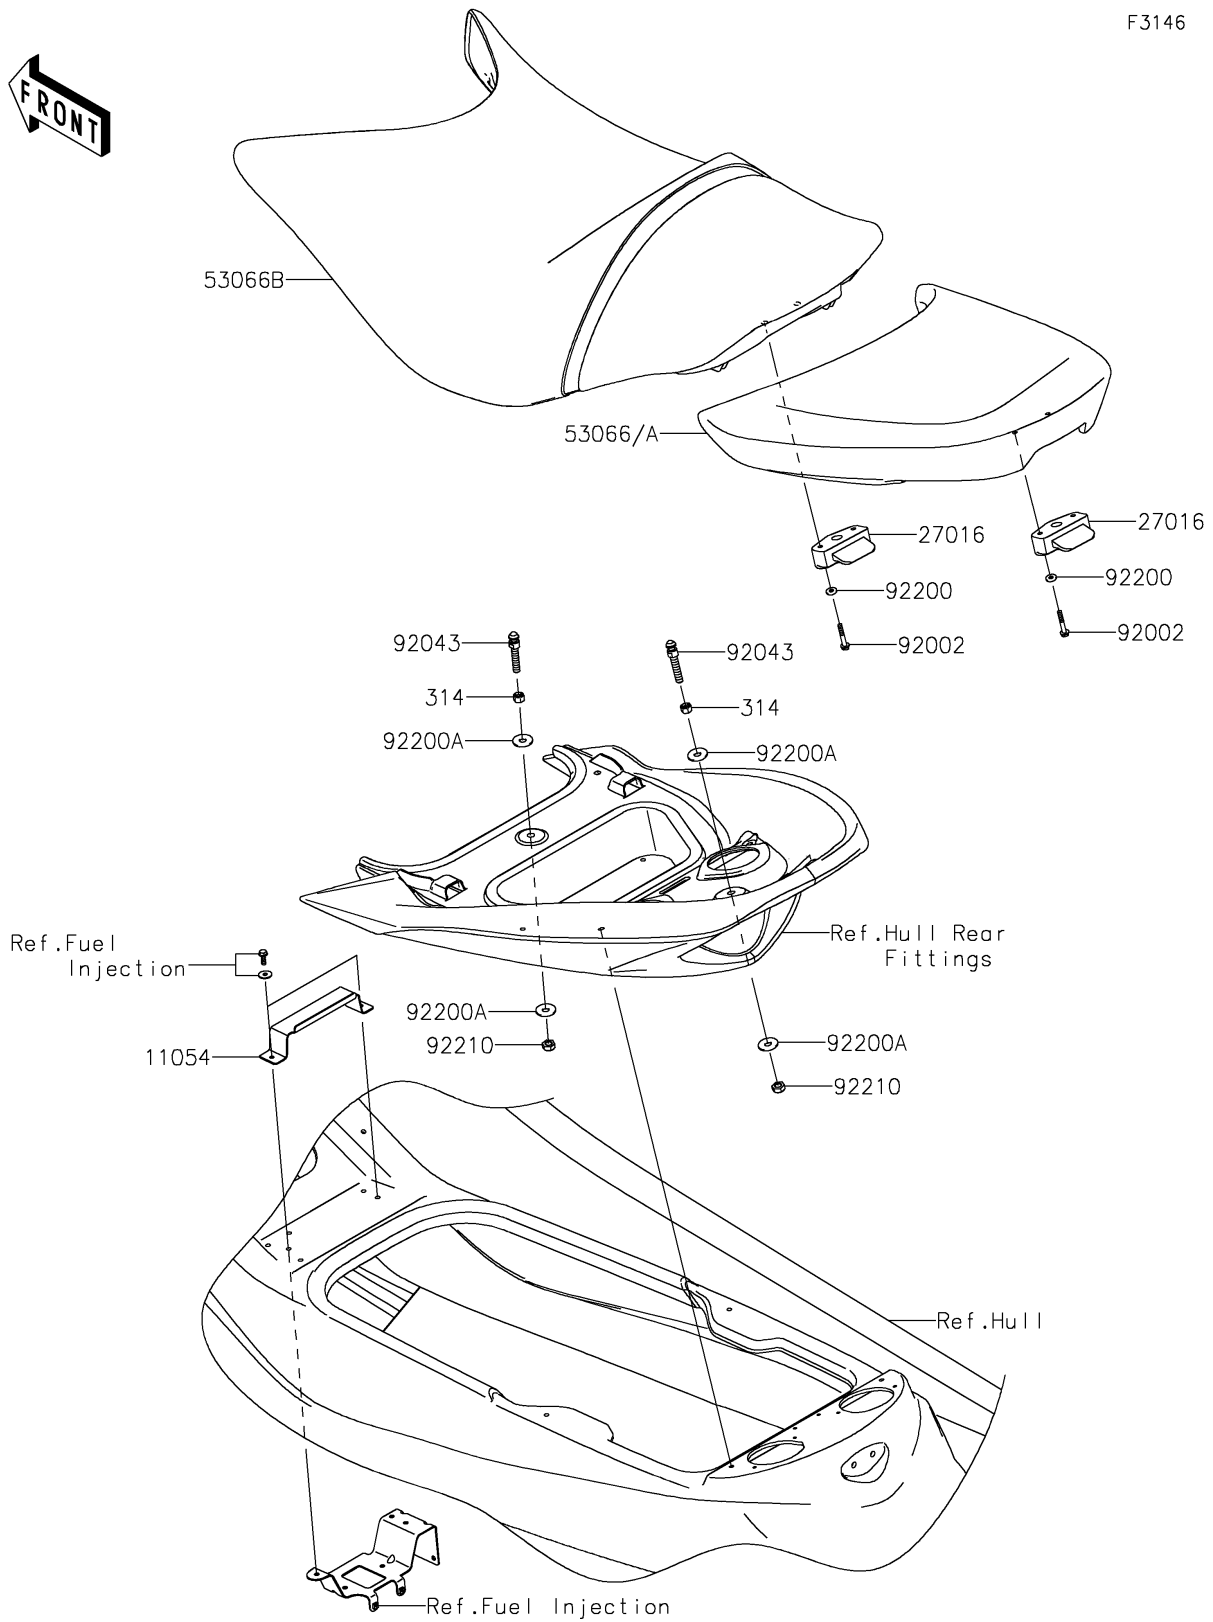

2019 JET SKI® Ultra® 310X SE

PARTS DIAGRAM

Seat

F3146

2019 JET SKI® Ultra® 310X SE

PARTS LIST

Seat

ITEM NAME	PART NUMBER	QUANTITY
BRACKET,FRONT SEAT (Ref # 11054)	11054-3702	1
LOCK-ASSY,SEAT,FR&RR (Ref # 27016)	27016-3758	2
NUT-HEX-FINE,10MM (Ref # 314)	314R1000	2
SEAT-ASSY,RR,BLACK (Ref # 53066)	53066-0386-MA	1
SEAT-ASSY,RR,BLACK (Ref # 53066A)	53066-0387-MA	1
SEAT-ASSY,FR,ORANGE+BLK+ORG (Ref # 53066B)	53066-0424-61N	1
BOLT,6X40 (Ref # 92002)	92002-3716	4
PIN (Ref # 92043)	92043-3763	2
WASHER,6.5X16X2.0 (Ref # 92200)	92200-1543	4
WASHER (Ref # 92200A)	92200-3762	4
NUT,LOCK,10MM (Ref # 92210)	92210-3792	2