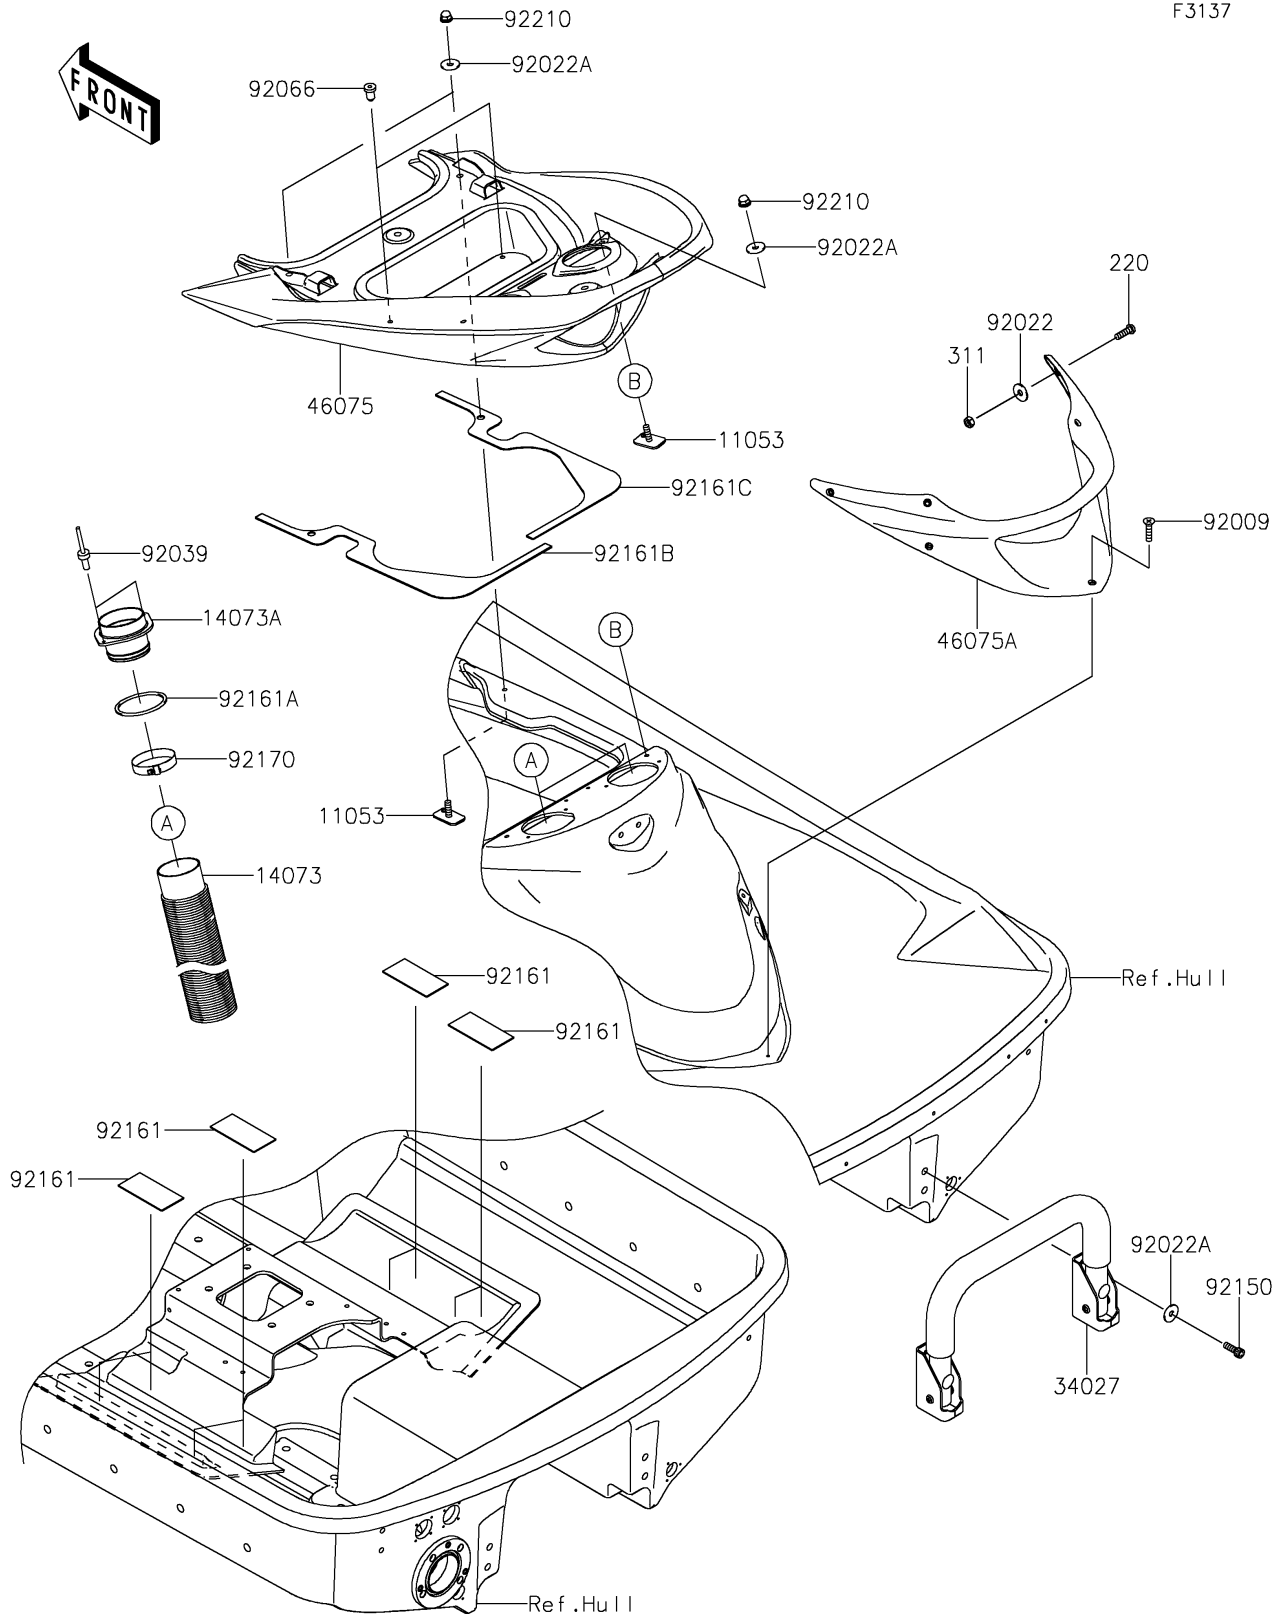

2019 JET SKI® Ultra® 310X SE

PARTS DIAGRAM Hull Rear Fittings

F3137

2019 JET SKI® Ultra® 310X SE

PARTS LIST

Hull Rear Fittings

ITEM NAME	PART NUMBER	QUANTITY
-----------	-------------	----------
