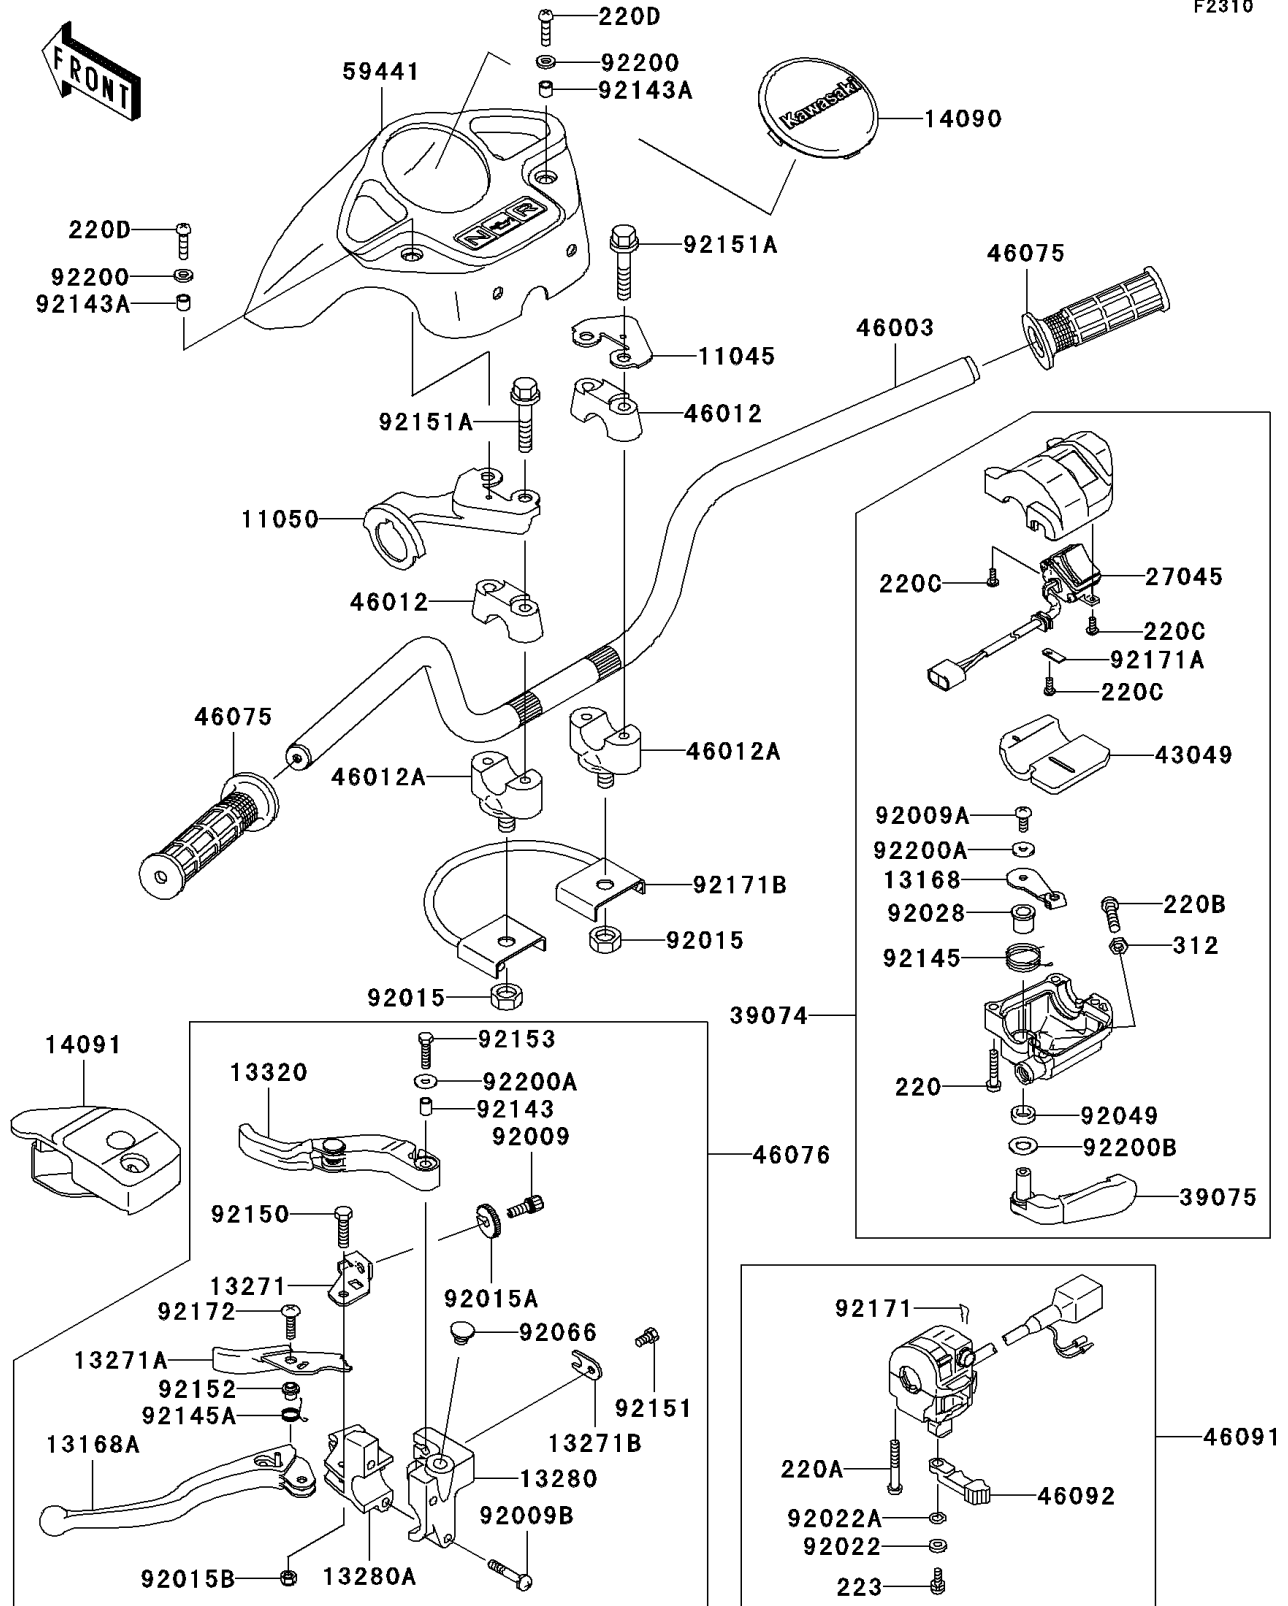

2004 Prairie 360 4X4

PARTS DIAGRAM

Handlebar

Kawasaki

Let the Good Times Roll®

F2310

2004 Prairie 360 4X4

PARTS LIST

Handlebar

ITEM NAME	PART NUMBER	QUANTITY
-----------	-------------	----------
