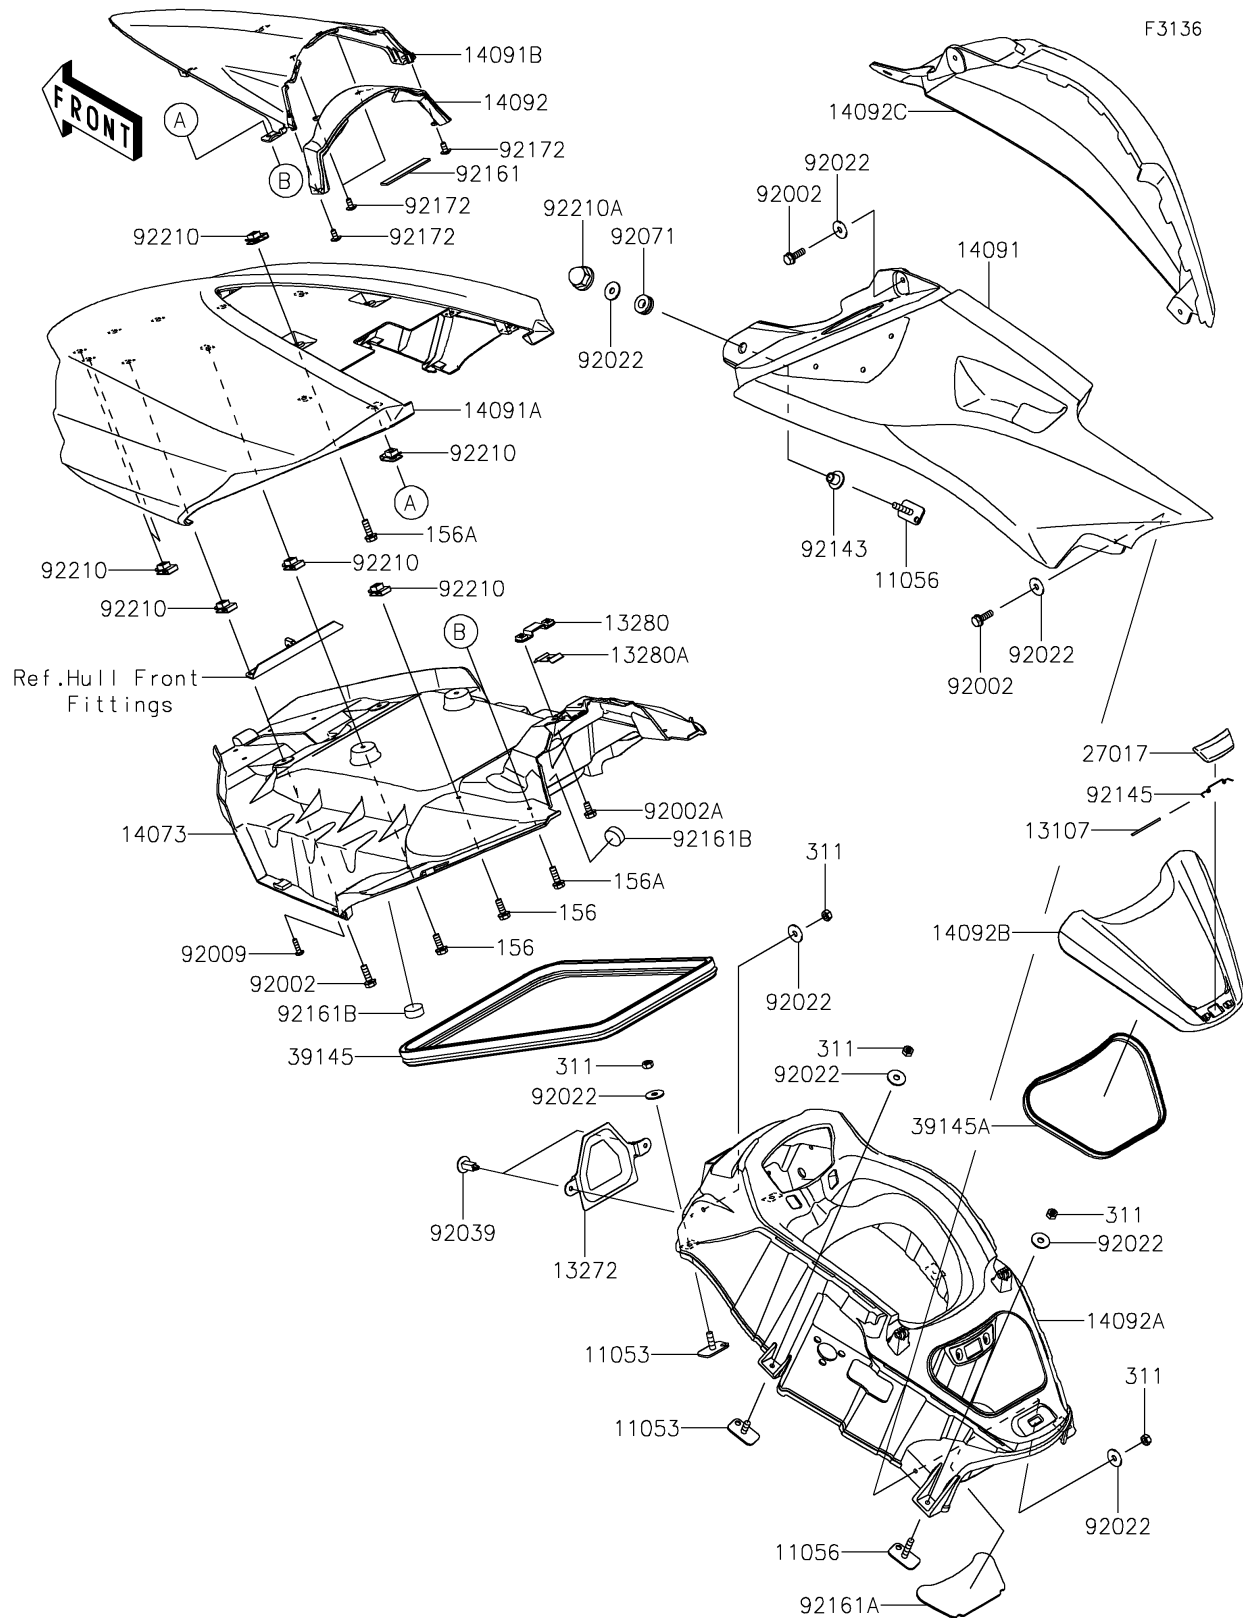

2019 JET SKI® Ultra® 310X SE

PARTS DIAGRAM

Hull Middle Fittings

2019 JET SKI® Ultra® 310X SE

PARTS LIST

Hull Middle Fittings

ITEM NAME

PART NUMBER

QUANTITY
