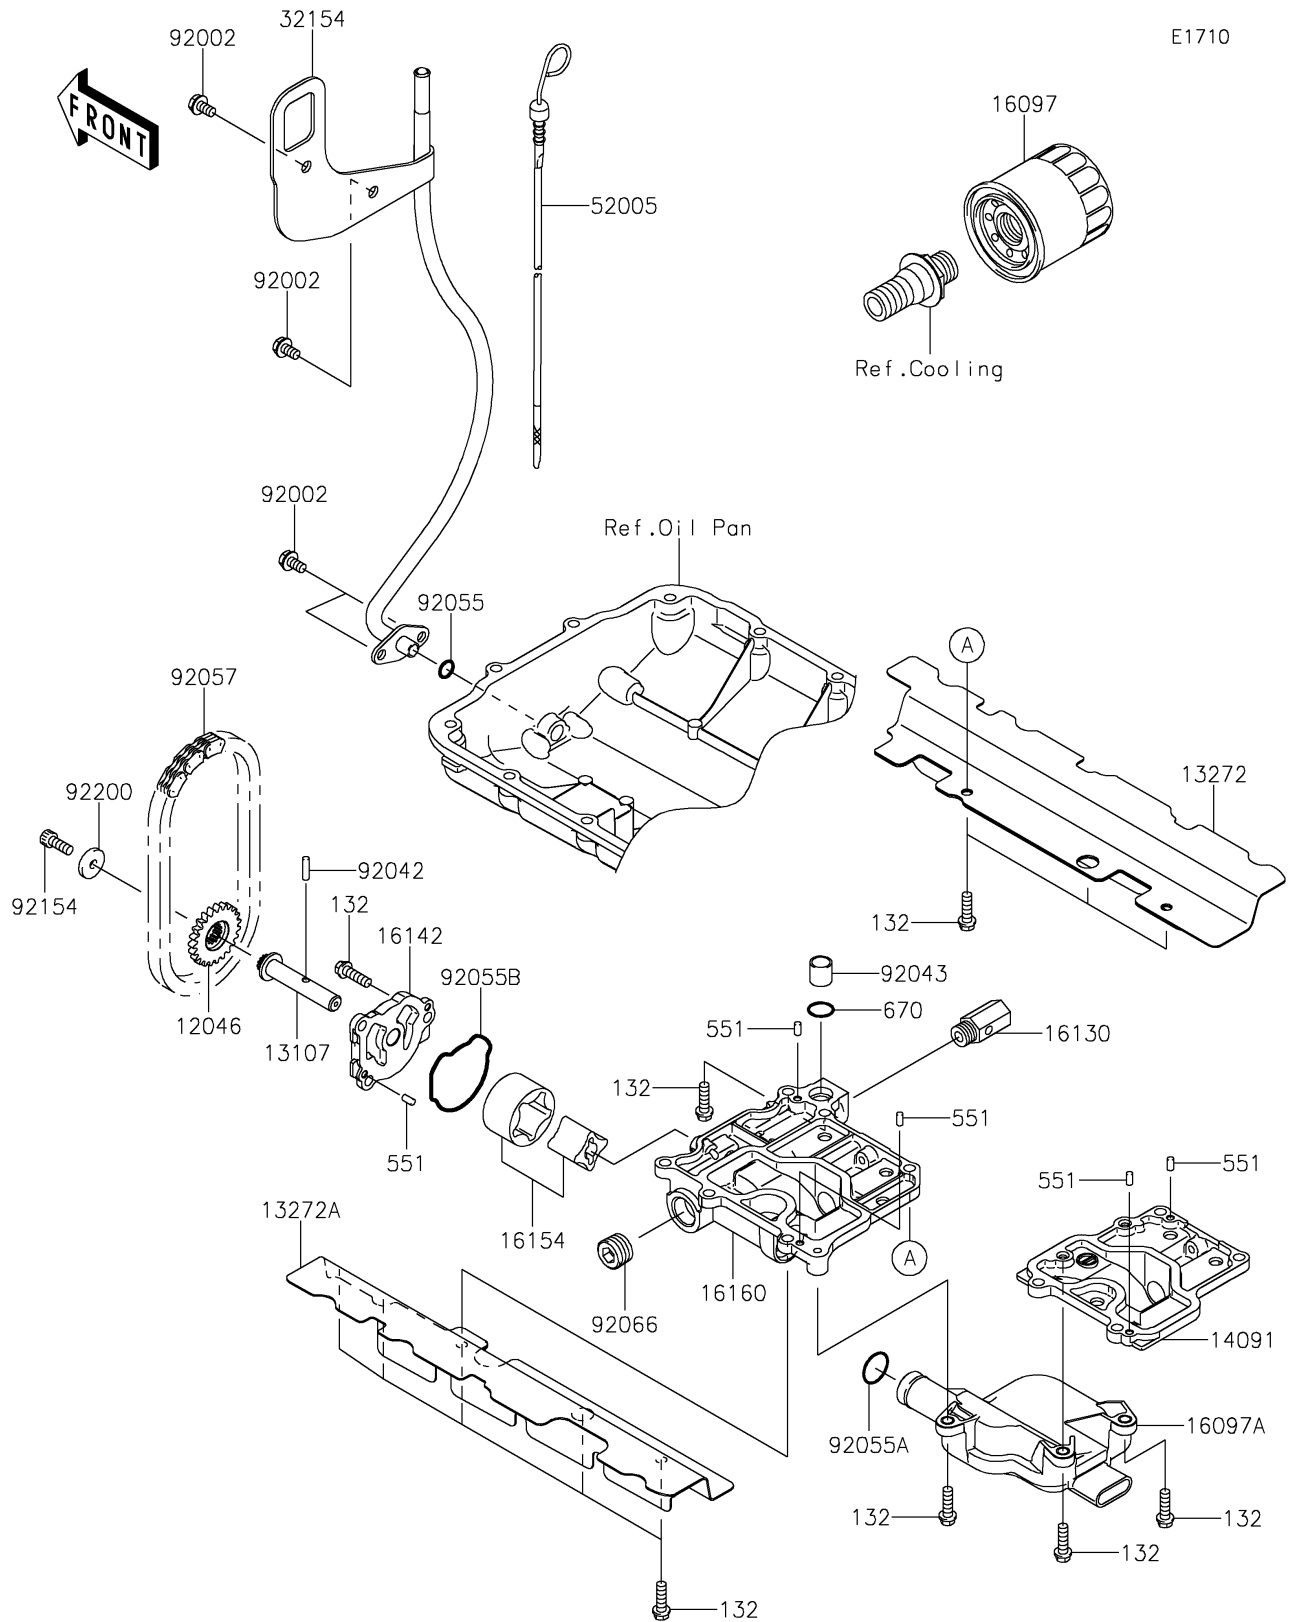

2019 JET SKI® Ultra® 310X SE

PARTS DIAGRAM

Oil Pump

2019 JET SKI® Ultra® 310X SE

PARTS LIST

Oil Pump

ITEM NAME

PART NUMBER

QUANTITY
