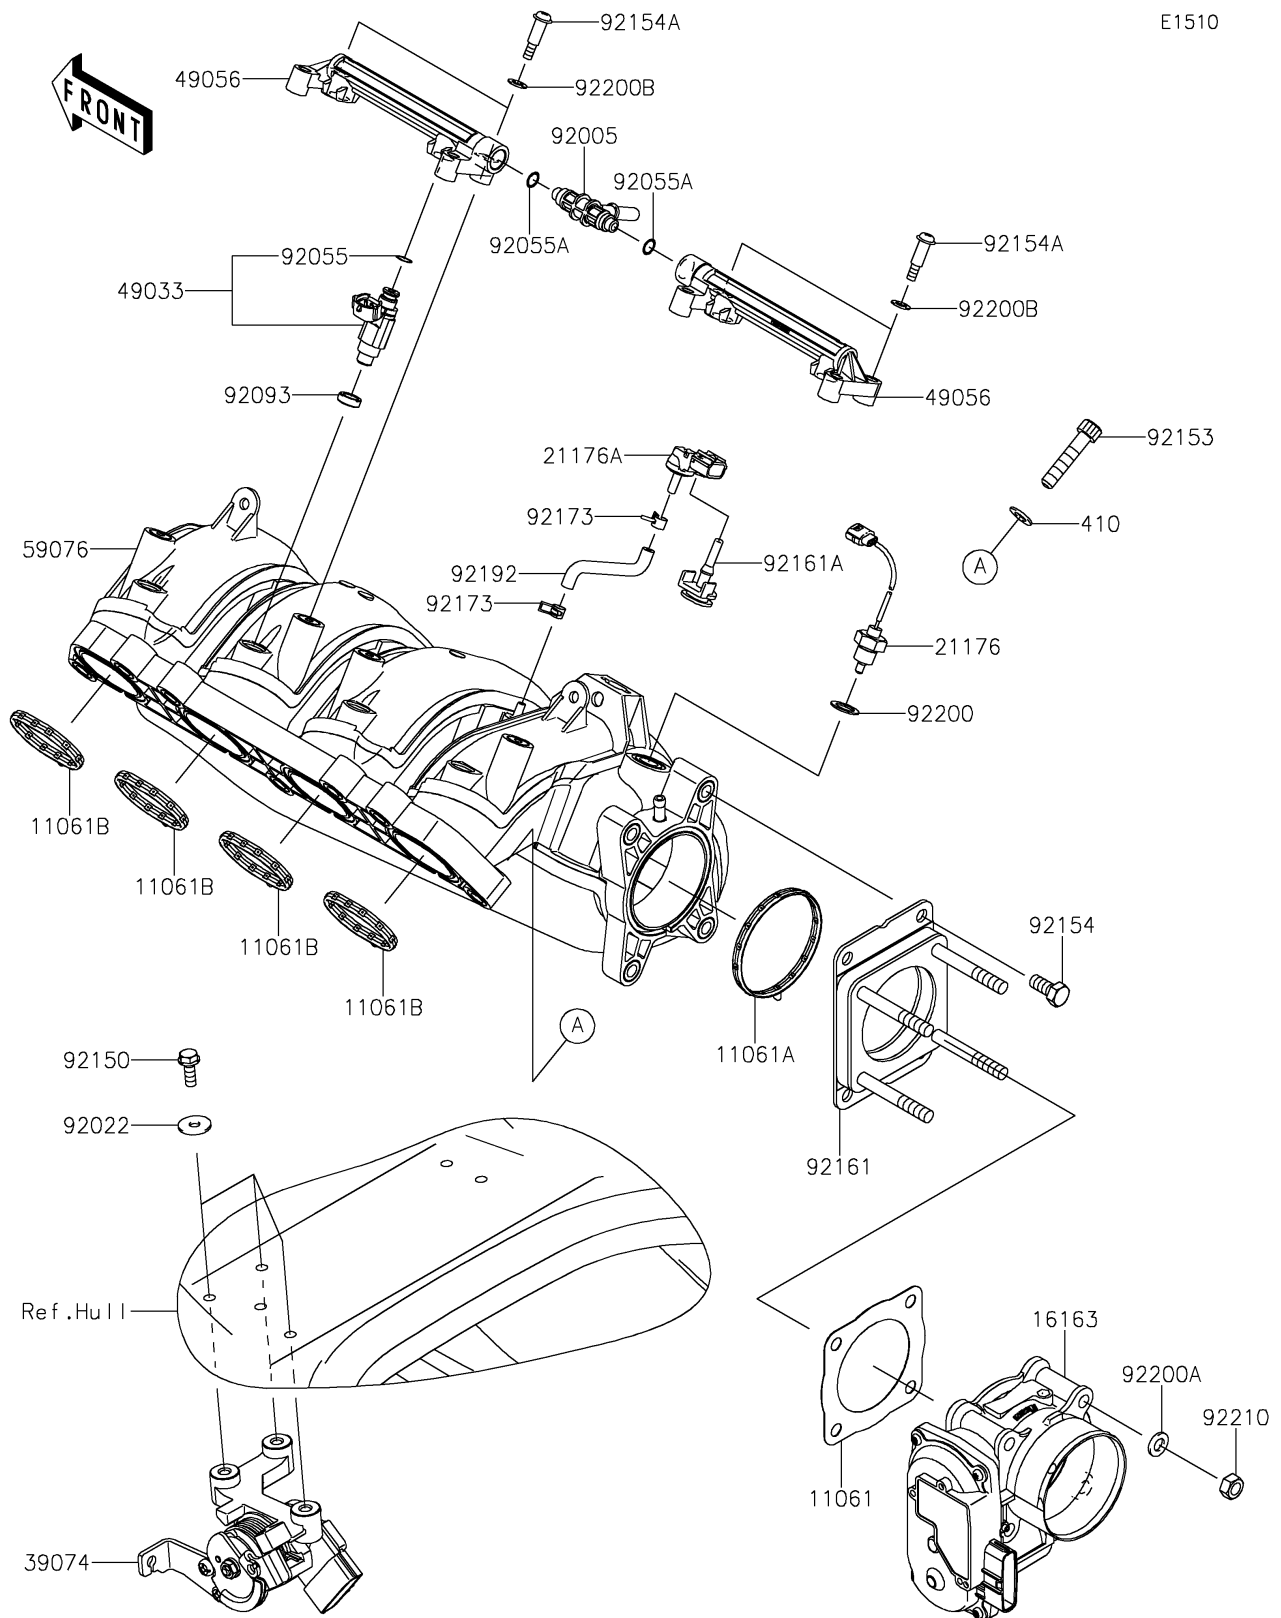

2019 JET SKI® Ultra® 310X SE

PARTS DIAGRAM

Throttle

2019 JET SKI® Ultra® 310X SE

PARTS LIST

Throttle

ITEM NAME

PART NUMBER

QUANTITY
